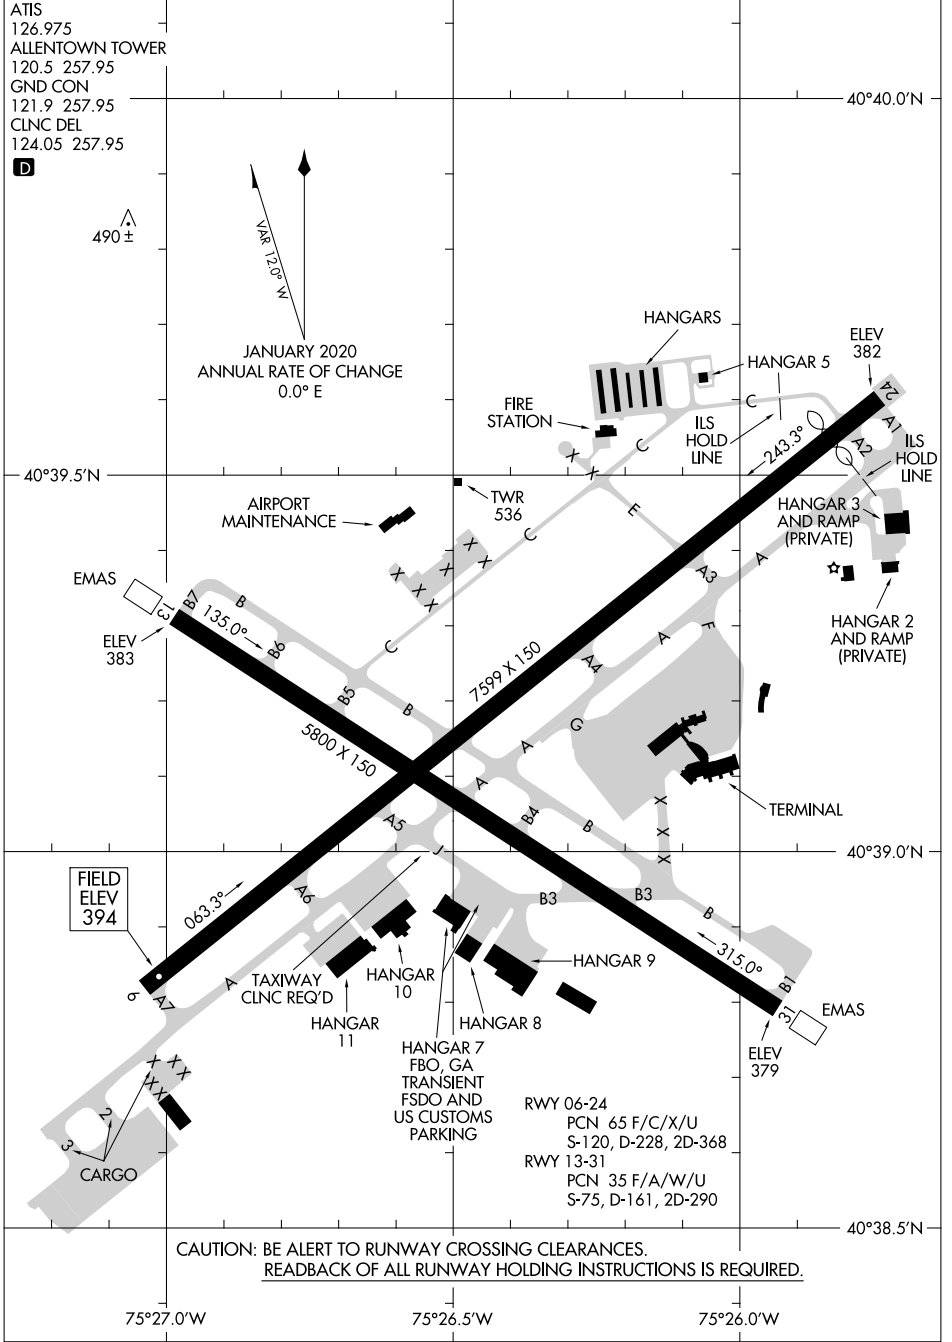

# AIRPORT DIAGRAM

AL-15 (FAA)

LEHIGH VALLEY INTL (ABE)  
ALLENTOWN, PENNSYLVANIA

# AIRPORT DIAGRAM

23278

ALLENTOWN, PENNSYLVANIA  
LEHIGH VALLEY INTL (ABE)