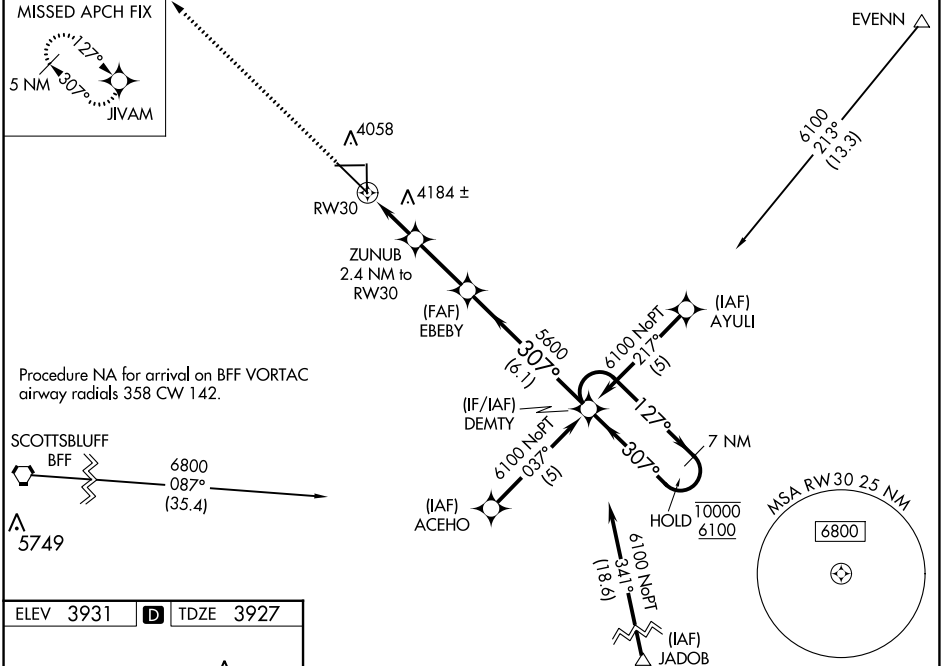

WAAS CH 82102 W30A	APP CRS 307°	Rwy Idg 9202 TDZE 3927 Apt Elev 3931
--	------------------------	---

RNAV (GPS) RWY 30

ALLIANCE MUNI (AIA)

RNP APCH.	MALSR 	MISSED APPROACH: Climb to 5900 direct JIVAM and hold.
ASOS 135.075	DENVER CENTER 127.95 338.2	UNICOM 123.0 (CTAF) 0

CATEGORY	A	B	C	D
LPV DA	4127-½ 200 (200-½)			
LNAV/VNAV DA	4221-½ 294 (300-½)			
LNAV MDA	4400-½ 473 (500-½)		4400-1 473 (500-1)	
CIRCLING	4460-1 529 (600-1)	4520-1 589 (600-1)	4580-1¾ 649 (700-1¾)	4640-2¼ 709 (800-2¼)

NC-2, 11 JUL 2024 to 08 AUG 2024

NC-2, 11 JUL 2024 to 08 AUG 2024