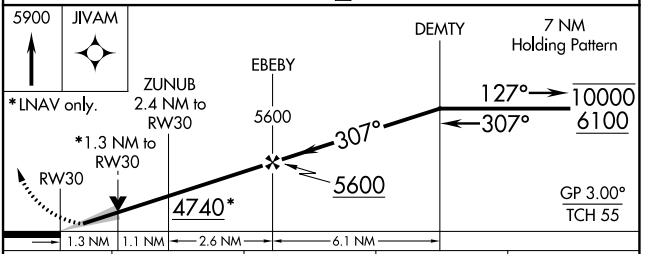

WAAS CH 82102 W30A	APP CRS 307°	Rwy Idg 9202 TDZE 3927 Apt Elev 3931
--	------------------------	---

RNAV (GPS) RWY 30

ALLIANCE MUNI (AIA)

RNP APCH.	MALSR 	MISSED APPROACH: Climb to 5900 direct JIVAM and hold.
ASOS 135.075	DENVER CENTER 127.95 338.2	UNICOM 123.0 (CTAF) 0

CATEGORY	A	B	C	D
LPV DA	4127-½ 200 (200-½)			
LNAV/VNAV DA	4221-½ 294 (300-½)			
LNAV MDA	4400-½ 473 (500-½)		4400-1 473 (500-1)	
CIRCLING	4460-1 529 (600-1)	4520-1 589 (600-1)	4580-1¾ 649 (700-1¾)	4640-2¼ 709 (800-2¼)