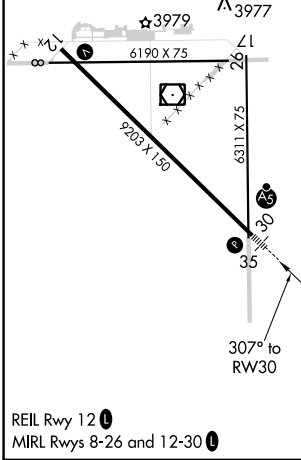

WAAS CH 82102 W30A	APP CRS 307°	Rwy Idg 9202 TDZE 3927 Apt Elev 3931
--	------------------------	---

RNAV (GPS) RWY 30

ALLIANCE MUNI (AIA)

RNP APCH.	MALSR 	MISSED APPROACH: Climb to 5900 direct JIVAM and hold.
ASOS 135.075	DENVER CENTER 127.95 338.2	UNICOM 123.0 (CTAF) 0

CATEGORY	A	B	C	D
LPV DA	4127-½ 200 (200-½)			
LNAV/VNAV DA	4221-½ 294 (300-½)			
LNAV MDA	4400-½ 473 (500-½)		4400-1 473 (500-1)	
CIRCLING	4460-1 529 (600-1)	4520-1 589 (600-1)	4580-1¾ 649 (700-1¾)	4640-2¼ 709 (800-2¼)