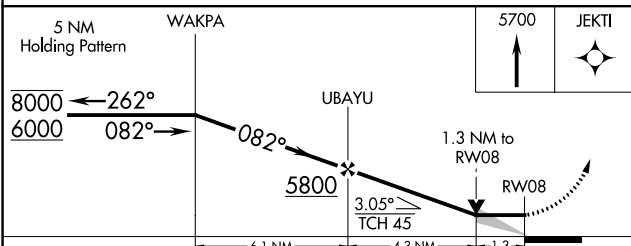

APP CRS	Rwy Idg	6190
082°	TDZE	3931
	Apt Elev	3931

RNAV (GPS) RWY 8

ALLIANCE MUNI (AIA)

RNP APCH.	MISSED APPROACH: Climb to 5700 direct JEKTI and hold.
-----------	---

ASOS 135.075	DENVER CENTER 127.95 338.2	UNICOM 123.0 (CTAF) 1
------------------------	--------------------------------------	---------------------------------

Procedure NA for arrivals at BFF VORTAC on V524 northwest bound and on T283 southwest bound.

▲ 5749

ELEV 3931	D TDZE 3931
-----------	--------------------

CATEGORY	A	B	C	D
LNVA MDA	4400-1	469 (500-1)	4400-1 $\frac{3}{8}$ 469 (500-1 $\frac{3}{8}$)	4400-1 $\frac{1}{2}$ 469 (500-1 $\frac{1}{2}$)
CIRCLING	4460-1 529 (600-1)	4520-1 589 (600-1)	4580-1 $\frac{3}{4}$ 649 (700-1 $\frac{3}{4}$)	4640-2 $\frac{1}{4}$ 709 (800-2 $\frac{1}{4}$)