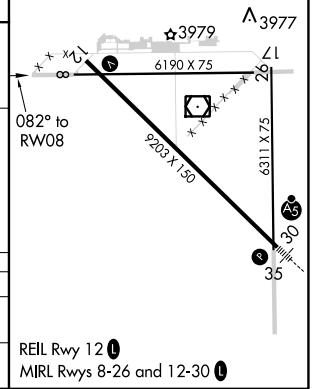

APP CRS	Rwy Idg	6190
082°	TDZE	3931
	Apt Elev	3931

RNAV (GPS) RWY 8

ALLIANCE MUNI (AIA)

RNP APCH.	MISSED APPROACH: Climb to 5700 direct JEKTI and hold.
-----------	---

ASOS 135.075	DENVER CENTER 127.95 338.2	UNICOM 123.0 (CTAF) 1
------------------------	--------------------------------------	---------------------------------

Procedure NA for arrivals at BFF VORTAC on V524 northwest bound and on T283 southwest bound.

▲ 5749

ELEV 3931	D TDZE 3931
-----------	--------------------

CATEGORY	A	B	C	D
LNVA MDA	4400-1	469 (500-1)	4400-1 $\frac{3}{8}$ 469 (500-1 $\frac{3}{8}$)	4400-1 $\frac{1}{2}$ 469 (500-1 $\frac{1}{2}$)
CIRCLING	4460-1 529 (600-1)	4520-1 589 (600-1)	4580-1 $\frac{3}{4}$ 649 (700-1 $\frac{3}{4}$)	4640-2 $\frac{1}{4}$ 709 (800-2 $\frac{1}{4}$)