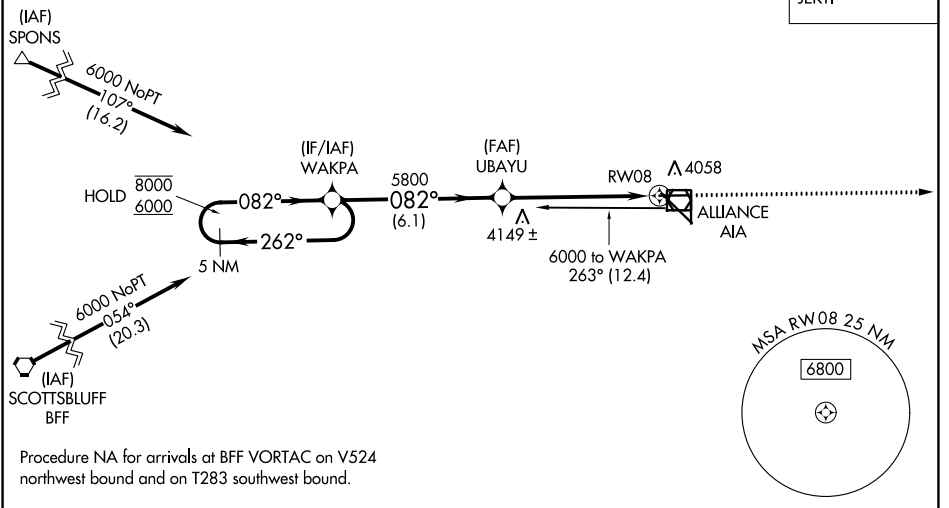

APP CRS	Rwy Idg	6190
082°	TDZE	3931
	Apt Elev	3931

RNAV (GPS) RWY 8

ALLIANCE MUNI (AIA)

RNP APCH.	MISSED APPROACH: Climb to 5700 direct JEKTI and hold.
-----------	---

ASOS 135.075	DENVER CENTER 127.95 338.2	UNICOM 123.0 (CTAF) 1
------------------------	--------------------------------------	---------------------------------

Procedure NA for arrivals at BFF VORTAC on V524 northwest bound and on T283 southwest bound.

▲ 5749

ELEV 3931	D TDZE 3931
-----------	--------------------

CATEGORY	A	B	C	D
LNVA MDA	4400-1	469 (500-1)	4400-1 $\frac{3}{8}$ 469 (500-1 $\frac{3}{8}$)	4400-1 $\frac{1}{2}$ 469 (500-1 $\frac{1}{2}$)
CIRCLING	4460-1 529 (600-1)	4520-1 589 (600-1)	4580-1 $\frac{3}{4}$ 649 (700-1 $\frac{3}{4}$)	4640-2 $\frac{1}{4}$ 709 (800-2 $\frac{1}{4}$)

REIL Rwy 12 1
MIRL Rwy 8-26 and 12-30 1

NC-2, 11 JUL 2024 to 08 AUG 2024

NC-2, 11 JUL 2024 to 08 AUG 2024