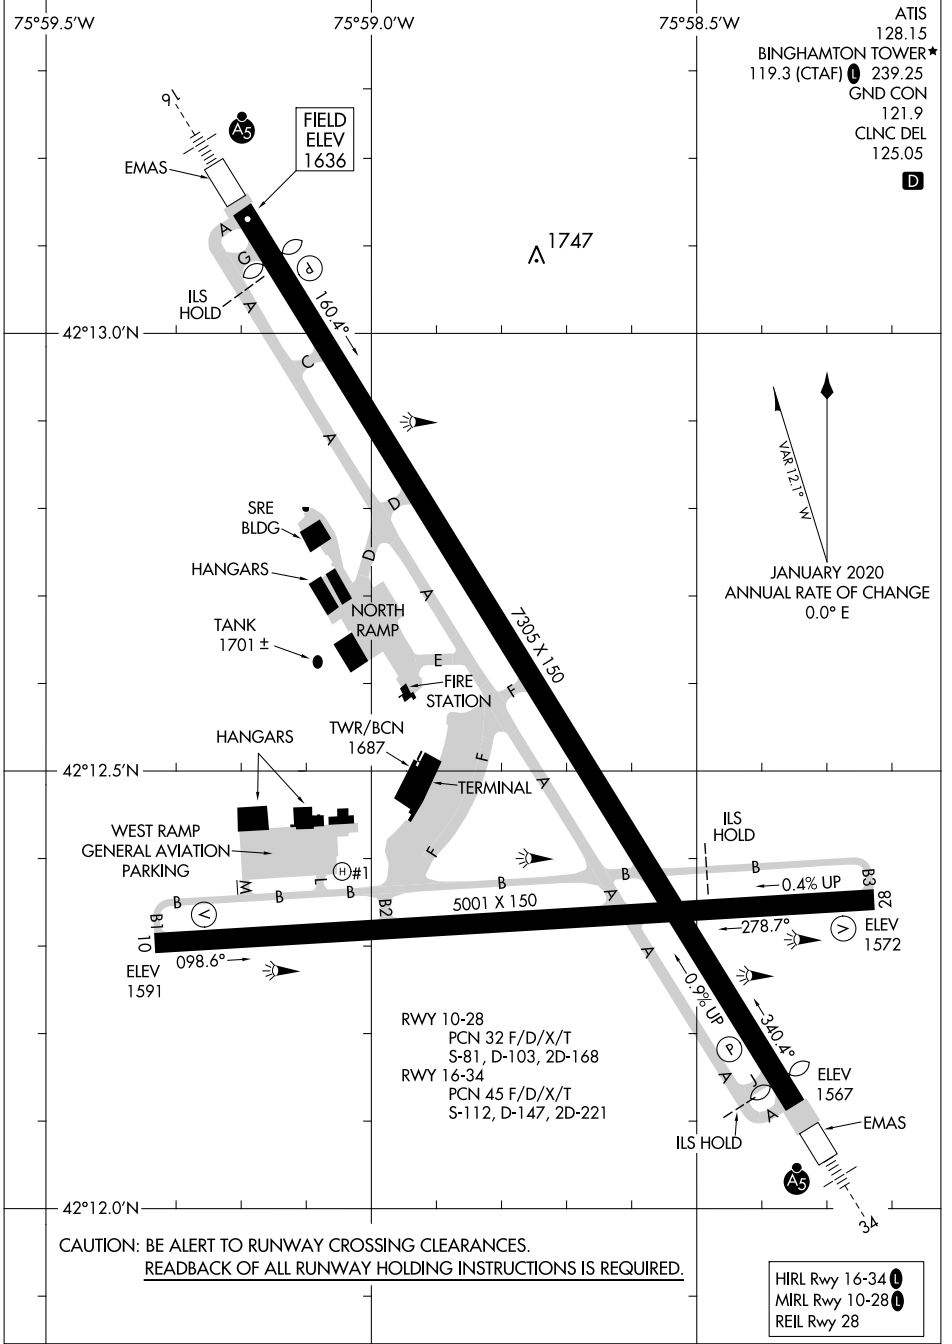

24025 **AIRPORT DIAGRAM** GREATER BINGHAMTON/EDWIN A LINK FLD (BGM) AL-20 (FAA) BINGHAMTON, NEW YORK

NE-2, 11 JUL 2024 to 08 AUG 2024

NE-2, 11 JUL 2024 to 08 AUG 2024

AIRPORT DIAGRAM BINGHAMTON, NEW YORK GREATER BINGHAMTON/EDWIN A LINK FLD (BGM) 24025