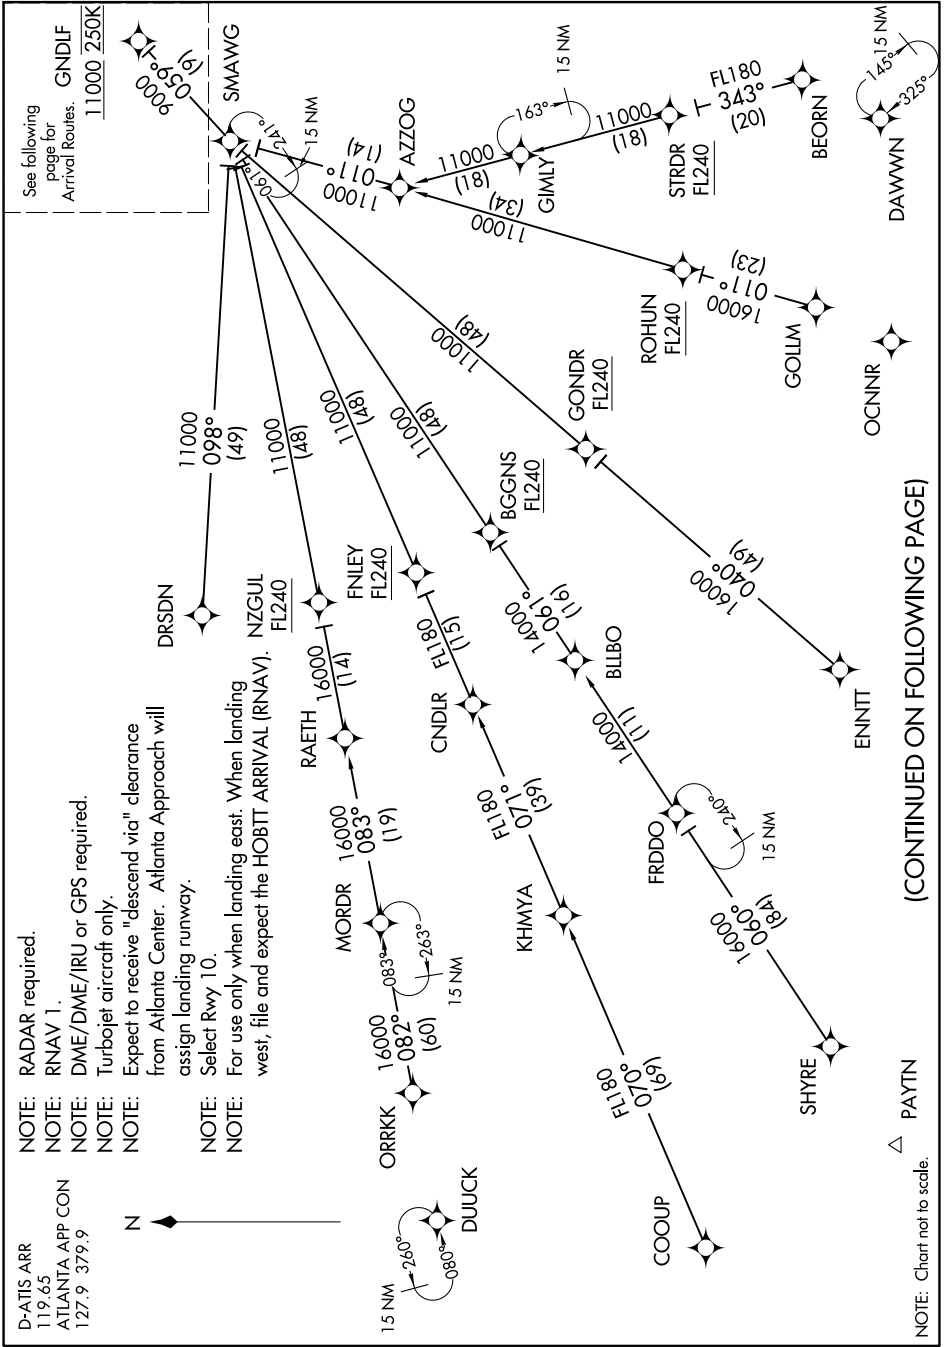

GNDLF TWO ARRIVAL(RNAV) Transition Routes

SE-4, 11 JUL 2024 to 08 AUG 2024

GNDLF TWO ARRIVAL (RNAV) Transition Routes

SE-4, 11 JUL 2024 to 08 AUG 2024