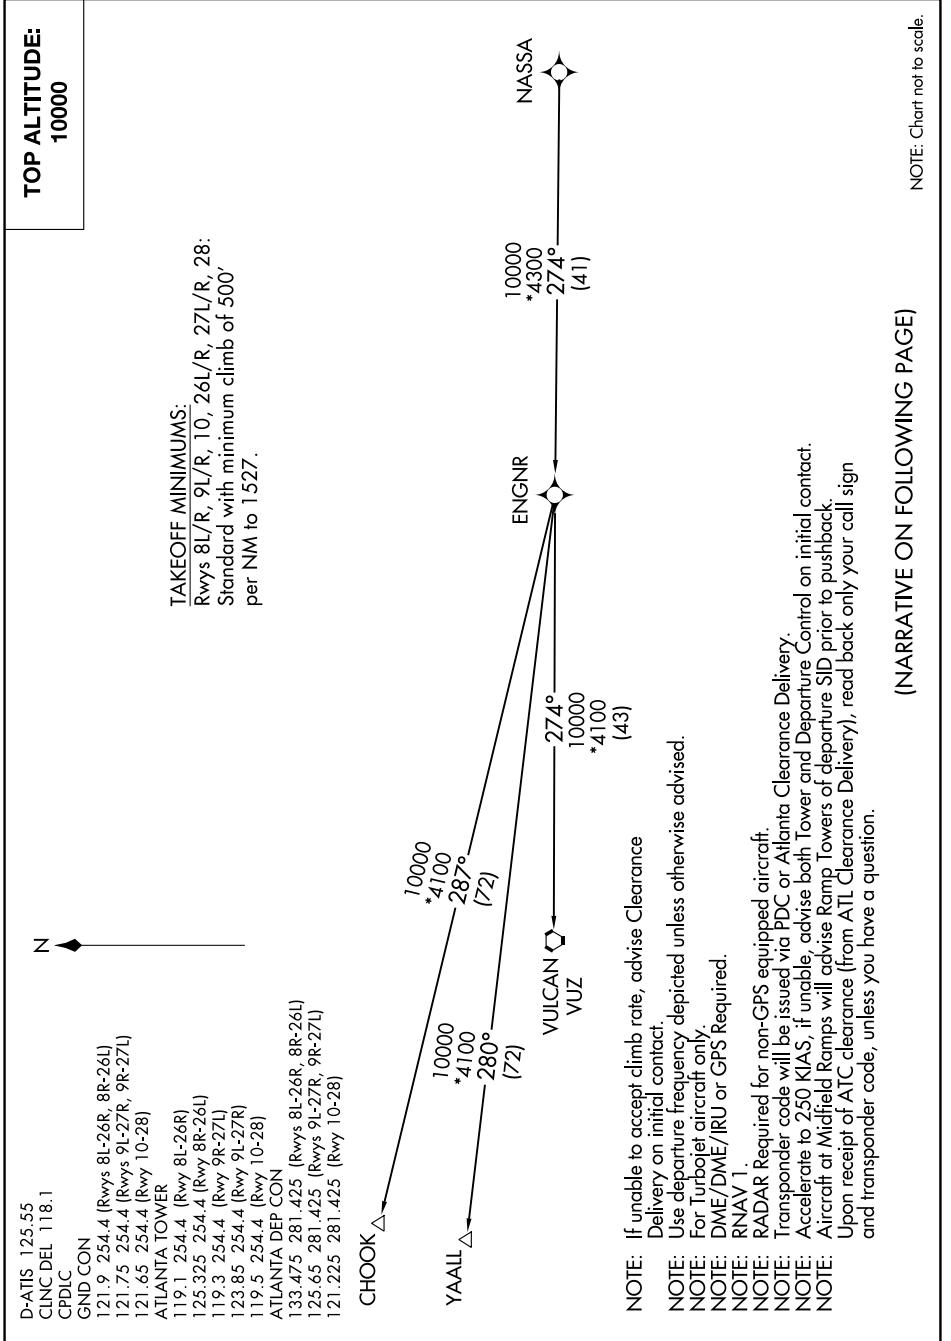

# NASSA TWO DEPARTURE (RNAV) Transition Routes

SE-4, 11 JUL 2024 to 08 AUG 2024

NOTE: Chart not to scale.

(NARRATIVE ON FOLLOWING PAGE)

# NASSA TWO DEPARTURE (RNAV) Transition Routes

SE-4, 11 JUL 2024 to 08 AUG 2024