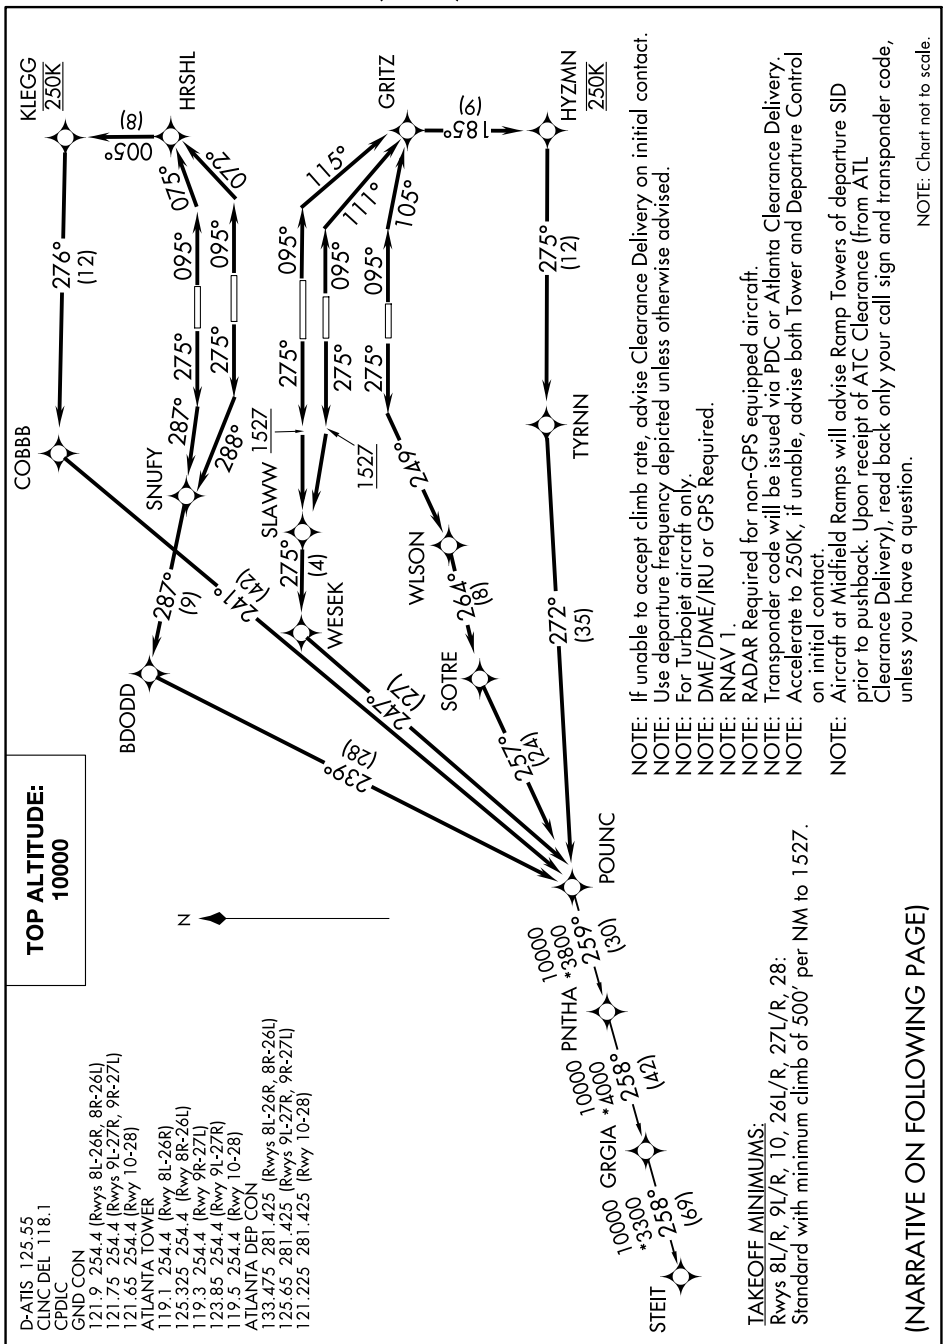

(POUNC2.POUNC) 22083
POUNC TWO DEPARTURE (RNAV)

HARTSFIELD-JACKSON ATLANTA INTL (ATL)
 AL-26 (FAA) ATLANTA, GEORGIA

SE-4, 11 JUL 2024 to 08 AUG 2024

(POUNC2.POUNC) 10NOV16
POUNC TWO DEPARTURE (RNAV)

HARTSFIELD-JACKSON ATLANTA INTL (ATL)
 ATLANTA, GEORGIA

SE-4, 11 JUL 2024 to 08 AUG 2024