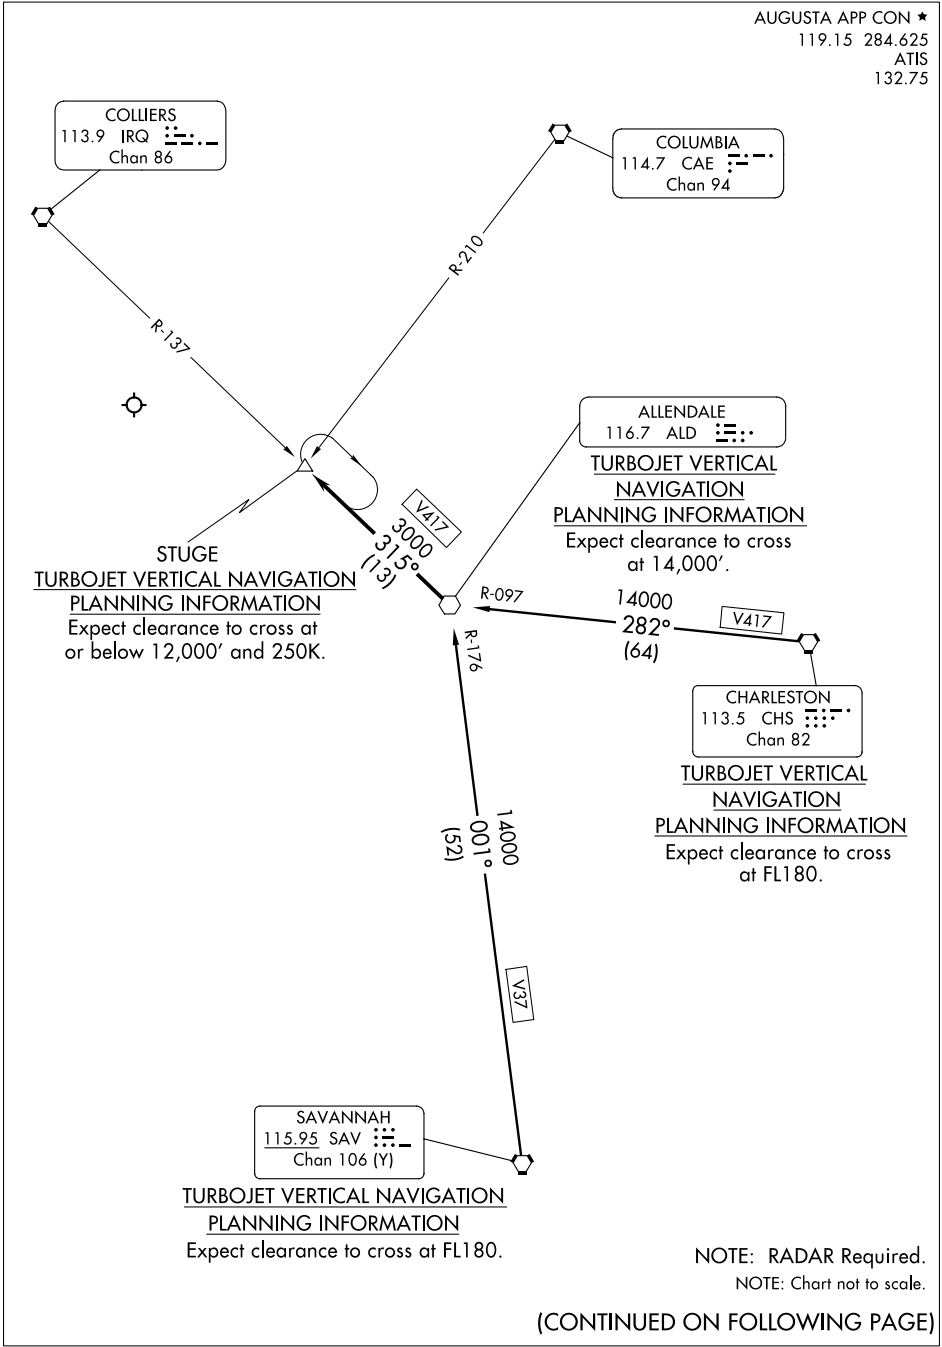

STUGE THREE ARRIVAL

AUGUSTA APP CON ★
119.15 284.625
ATIS
132.75

SE-4, 11 JUL 2024 to 08 AUG 2024

SE-4, 11 JUL 2024 to 08 AUG 2024

(CONTINUED ON FOLLOWING PAGE)