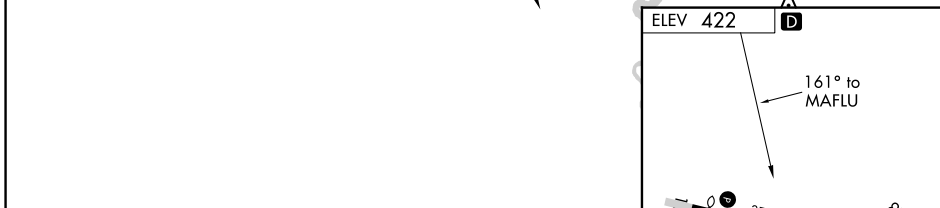

MISSED APPROACH: Climbing left turn to 2100 direct IRQ VORTAC and hold.

ASOS 135.275	AUGUSTA APP CON ★ 126.8 270.3	UNICOM 123.05 (CTAF) 0
------------------------	---	---

CATEGORY	A	B	C	D
C CIRCLING	920-1 498 (500-1)		1400-3	978 (1000-3)