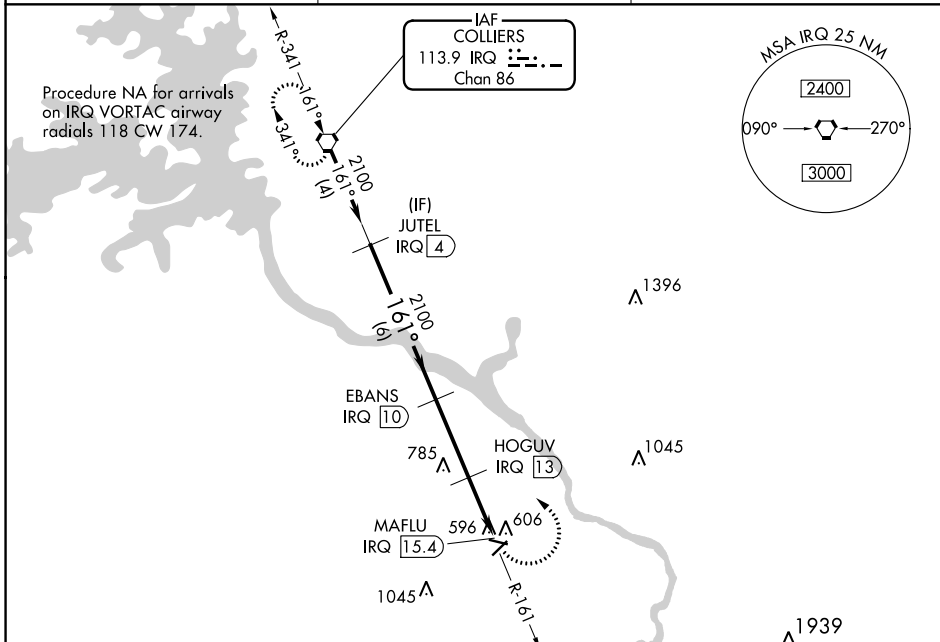

VORTAC IRQ 113.9 Chan 86	APP CRS 161°	Rwy Idg TDZE Apt Elev	N/A N/A 422
--	------------------------	-----------------------------	--

VOR/DME-B
DANIEL FLD (DNL)

⚠ When local altimeter setting not received, use Augusta Rgnl at Bush Fld altimeter setting and increase all MDA 60 feet. Procedure NA at night. Helicopter visibility reduction below 1 SM NA.

MISSED APPROACH: Climbing left turn to 2100 direct IRQ VORTAC and hold.

ASOS 135.275	AUGUSTA APP CON ★ 126.8 270.3	UNICOM 123.05 (CTAF) 0
------------------------	---	---

CATEGORY	A	B	C	D
C CIRCLING	920-1 498 (500-1)		1400-3	978 (1000-3)

ELEV 422 **D**

161° to MAFLU

REIL Rwy 11 **0**
MIRL Rwys 5-23 and 11-29 **0**

SE-4, 11 JUL 2024 to 08 AUG 2024

SE-4, 11 JUL 2024 to 08 AUG 2024