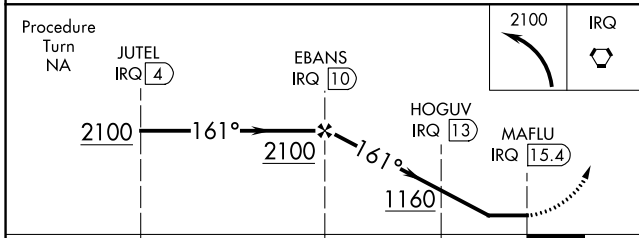

VORTAC IRQ 113.9 Chan 86	APP CRS 161°	Rwy Idg TDZE Apt Elev	N/A N/A 422
--	------------------------	-----------------------------	--

VOR/DME-B
DANIEL FLD (DNL)

⚠ When local altimeter setting not received, use Augusta Rgnl at Bush Fld altimeter setting and increase all MDA 60 feet. Procedure NA at night. Helicopter visibility reduction below 1 SM NA.

MISSED APPROACH: Climbing left turn to 2100 direct IRQ VORTAC and hold.

ASOS 135.275	AUGUSTA APP CON ★ 126.8 270.3	UNICOM 123.05 (CTAF) 0
------------------------	---	---

CATEGORY	A	B	C	D
C CIRCLING	920-1 498 (500-1)		1400-3	978 (1000-3)