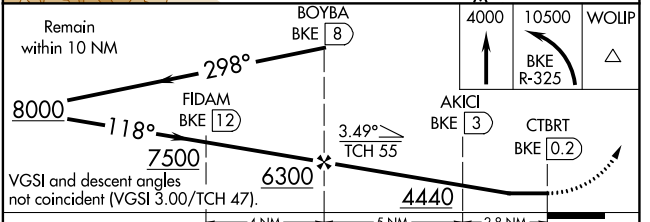

VOR/DME BKE 115.3 Chan 100	APP CRS 118°	Rwy Idg TDZE Apt Elev 5084 3370 3373
--	------------------------	--

VOR/DME RWY 13

BAKER CITY MUNI (BKE)

⚠ Circling to Rwy 8/17/26/35 NA at night.
⚠ Helicopter visibility reduction below 1 SM NA.

MISSED APPROACH: Climb to 4000 then climbing left turn to 10500 via BKE R-325 to WOLIP and hold.

ASOS 134.275	SALT LAKE CENTER 128.05 306.95	UNICOM 123.0 (CTAF)
------------------------	--	-------------------------------

ELEV 3373 TDZE 3370

REIL Rws 13 and 31
 MIRL Rwy 13-31

CATEGORY	A	B	C	D
S-13	4000-1	630 (700-1)	4000-1¾ 630 (700-1¾)	4000-2 630 (700-2)
C CIRCLING	4000-1	627 (700-1)	4560-3 1187 (1200-3)	4720-3 1347 (1400-3)