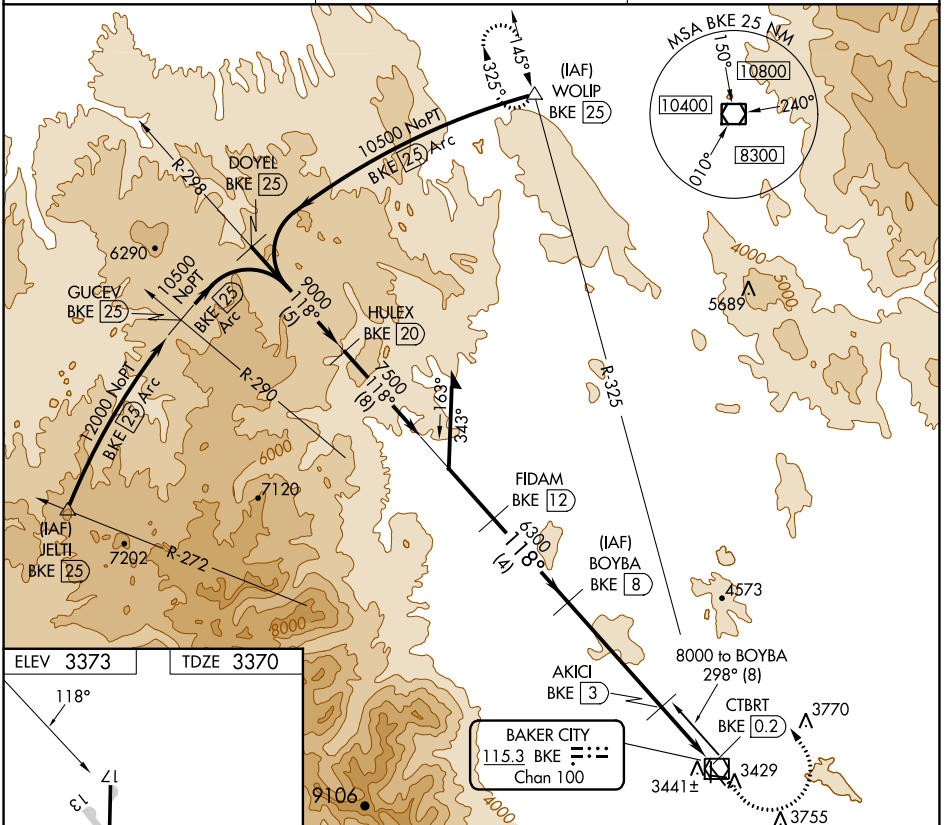

VOR/DME BKE 115.3 Chan 100	APP CRS 118°	Rwy Idg TDZE Apt Elev 5084 3370 3373
--	------------------------	--

VOR/DME RWY 13

BAKER CITY MUNI (BKE)

⚠ Circling to Rwy 8/17/26/35 NA at night.
⚠ Helicopter visibility reduction below 1 SM NA.

MISSED APPROACH: Climb to 4000 then climbing left turn to 10500 via BKE R-325 to WOLIP and hold.

ASOS 134.275	SALT LAKE CENTER 128.05 306.95	UNICOM 123.0 (CTAF)
------------------------	--	-------------------------------

NW-1, 11 JUL 2024 to 08 AUG 2024

NW-1, 11 JUL 2024 to 08 AUG 2024