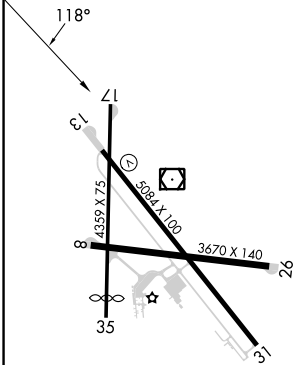

VOR/DME BKE 115.3 Chan 100	APP CRS 118°	Rwy Idg TDZE Apt Elev 5084 3370 3373
--	------------------------	--

VOR/DME RWY 13

BAKER CITY MUNI (BKE)

⚠ Circling to Rwy 8/17/26/35 NA at night.
⚠ Helicopter visibility reduction below 1 SM NA.

MISSED APPROACH: Climb to 4000 then climbing left turn to 10500 via BKE R-325 to WOLIP and hold.

ASOS 134.275	SALT LAKE CENTER 128.05 306.95	UNICOM 123.0 (CTAF)
------------------------	--	-------------------------------

ELEV 3373 TDZE 3370

REIL Rws 13 and 31
 MIRL Rwy 13-31

CATEGORY	A	B	C	D
S-13	4000-1	630 (700-1)	4000-1¾ 630 (700-1¾)	4000-2 630 (700-2)
C CIRCLING	4000-1	627 (700-1)	4560-3 1187 (1200-3)	4720-3 1347 (1400-3)