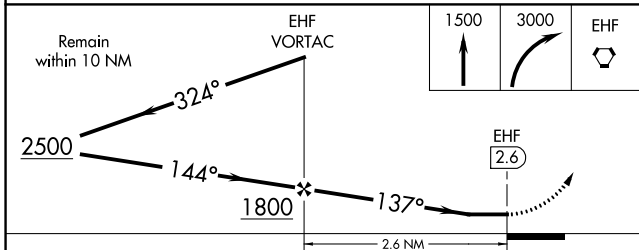

VORTAC EHF 115.4 Chan 101	APP CRS 137°	Rwy Idg TDZE Apt Elev	N/A N/A 507

VOR-A
MEADOWS FLD (BFL)

⚠ Circling not authorized northeast of Rwy 12L-30R. MISSED APPROACH: Climb to 1500 then climbing right turn to 3000 direct EHF VORTAC and hold, continue climb-in-hold to 3000.

ATIS 118.6	BAKERSFIELD APP CON ★ 118.8 284.625 (SOUTH) 118.9 270.3 (NORTH)	BAKERSFIELD TOWER ★ 118.1 (CTAF) 257.8	GND CON 121.7	UNICOM 122.95

CATEGORY	FAF to MAP 2.6 NM					
	A	B	C	D		
ⓐ CIRCLING	1000-1	493 (500-1)	1000-1½ 493 (500-1½)	1060-2 553 (600-2)		
	Knots	60	90	120	150	180
	Min:Sec	2:36	1:44	1:18	1:02	0:52