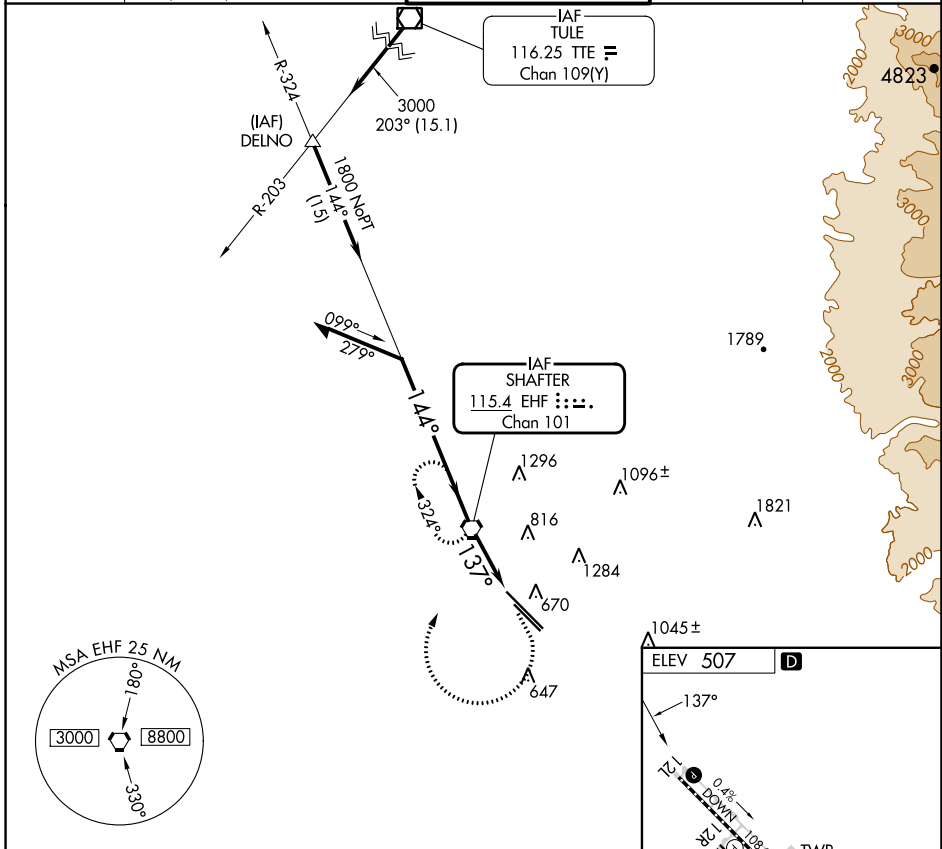

VORTAC EHF 115.4 Chan 101	APP CRS 137°	Rwy Idg TDZE Apt Elev	N/A N/A 507
---	------------------------	-----------------------------	--

VOR-A
MEADOWS FLD (BFL)

⚠ Circling not authorized northeast of Rwy 12L-30R. MISSED APPROACH: Climb to 1500 then climbing right turn to 3000 direct EHF VORTAC and hold, continue climb-in-hold to 3000.

ATIS 118.6	BAKERSFIELD APP CON ★ 118.8 284.625 (SOUTH) 118.9 270.3 (NORTH)	BAKERSFIELD TOWER ★ 118.1 (CTAF) 257.8	GND CON 121.7	UNICOM 122.95
----------------------	--	---	-------------------------	-------------------------

CATEGORY	FAF to MAP 2.6 NM					
	A	B	C	D		
ⓐ CIRCLING	1000-1	493 (500-1)	1000-1½ 493 (500-1½)	1060-2 553 (600-2)		
	Knots	60	90	120	150	180
	Min:Sec	2:36	1:44	1:18	1:02	0:52