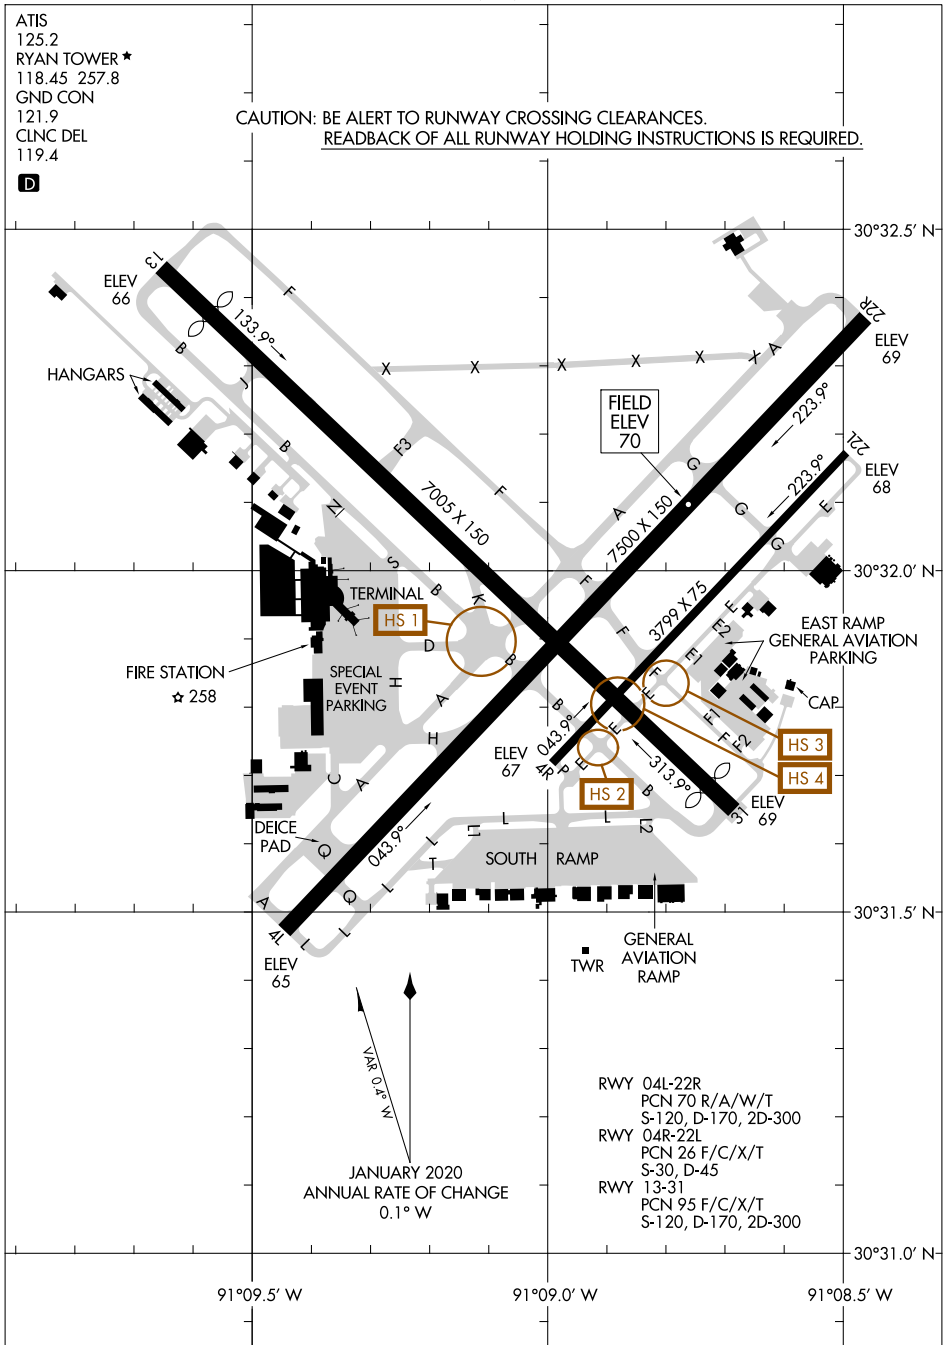

24025

AIRPORT DIAGRAM

BATON ROUGE METRO, RYAN FLD (BTR)
BATON ROUGE, LOUISIANA

AL-40 (FAA)

ATIS
125.2
RYAN TOWER ★
118.45 257.8
GND CON
121.9
CLNC DEL
119.4

CAUTION: BE ALERT TO RUNWAY CROSSING CLEARANCES.
READBACK OF ALL RUNWAY HOLDING INSTRUCTIONS IS REQUIRED.

D

SC-4, 11 JUL 2024 to 08 AUG 2024

SC-4, 11 JUL 2024 to 08 AUG 2024

AIRPORT DIAGRAM
24025

BATON ROUGE, LOUISIANA
BATON ROUGE METRO, RYAN FLD (BTR)