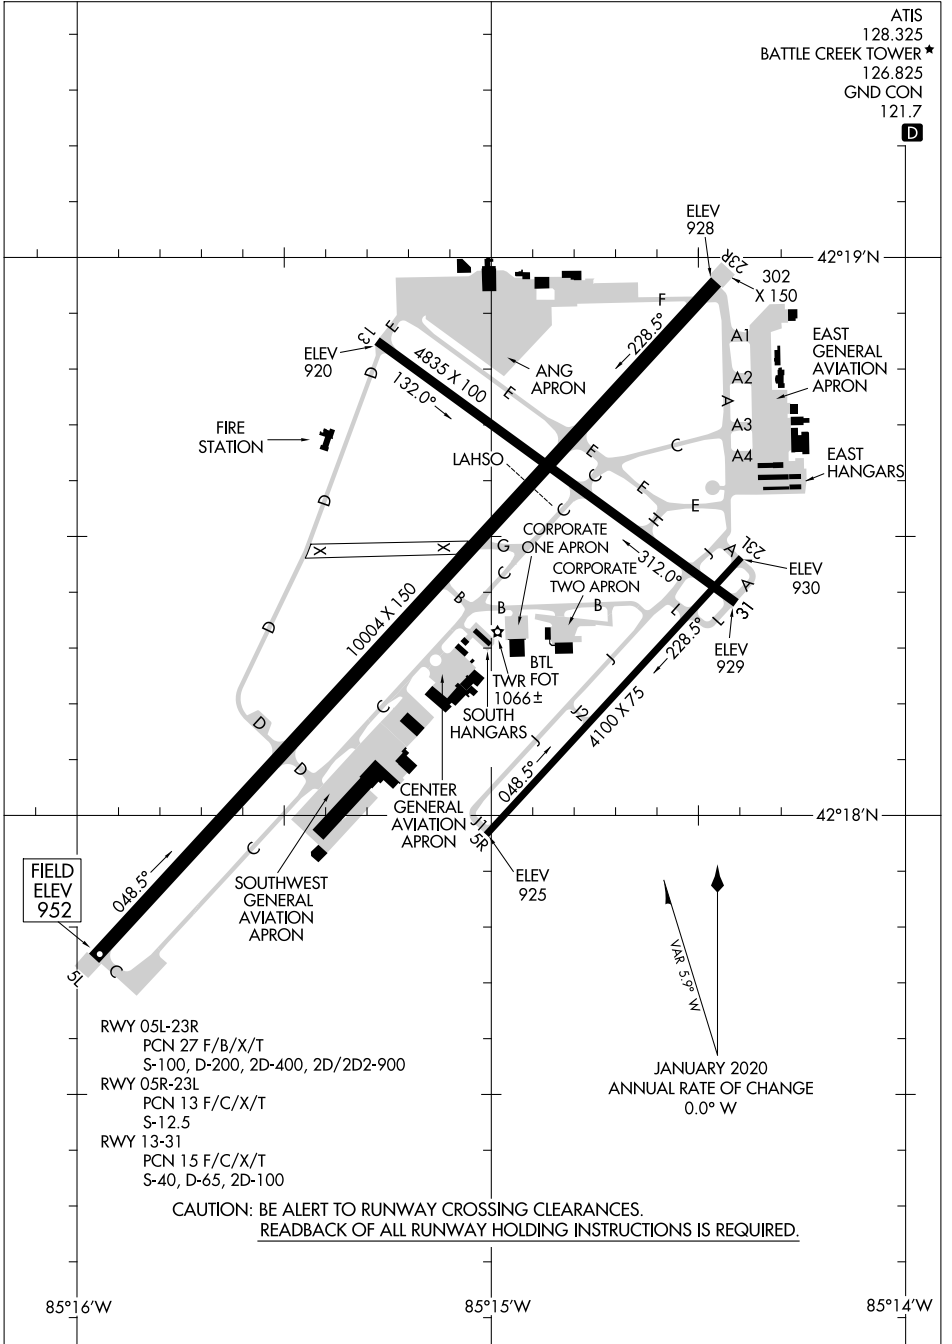

23334

AIRPORT DIAGRAM

BATTLE CREEK EXEC AT KELLOGG FLD (BTL)

AL-41 (FAA)

BATTLE CREEK, MICHIGAN

ATIS 128.325
 BATTLE CREEK TOWER* 126.825
 GND CON 121.7
D

EC-1, 11 JUL 2024 to 08 AUG 2024

EC-1, 11 JUL 2024 to 08 AUG 2024

AIRPORT DIAGRAM

23334

BATTLE CREEK, MICHIGAN

BATTLE CREEK EXEC AT KELLOGG FLD (BTL)