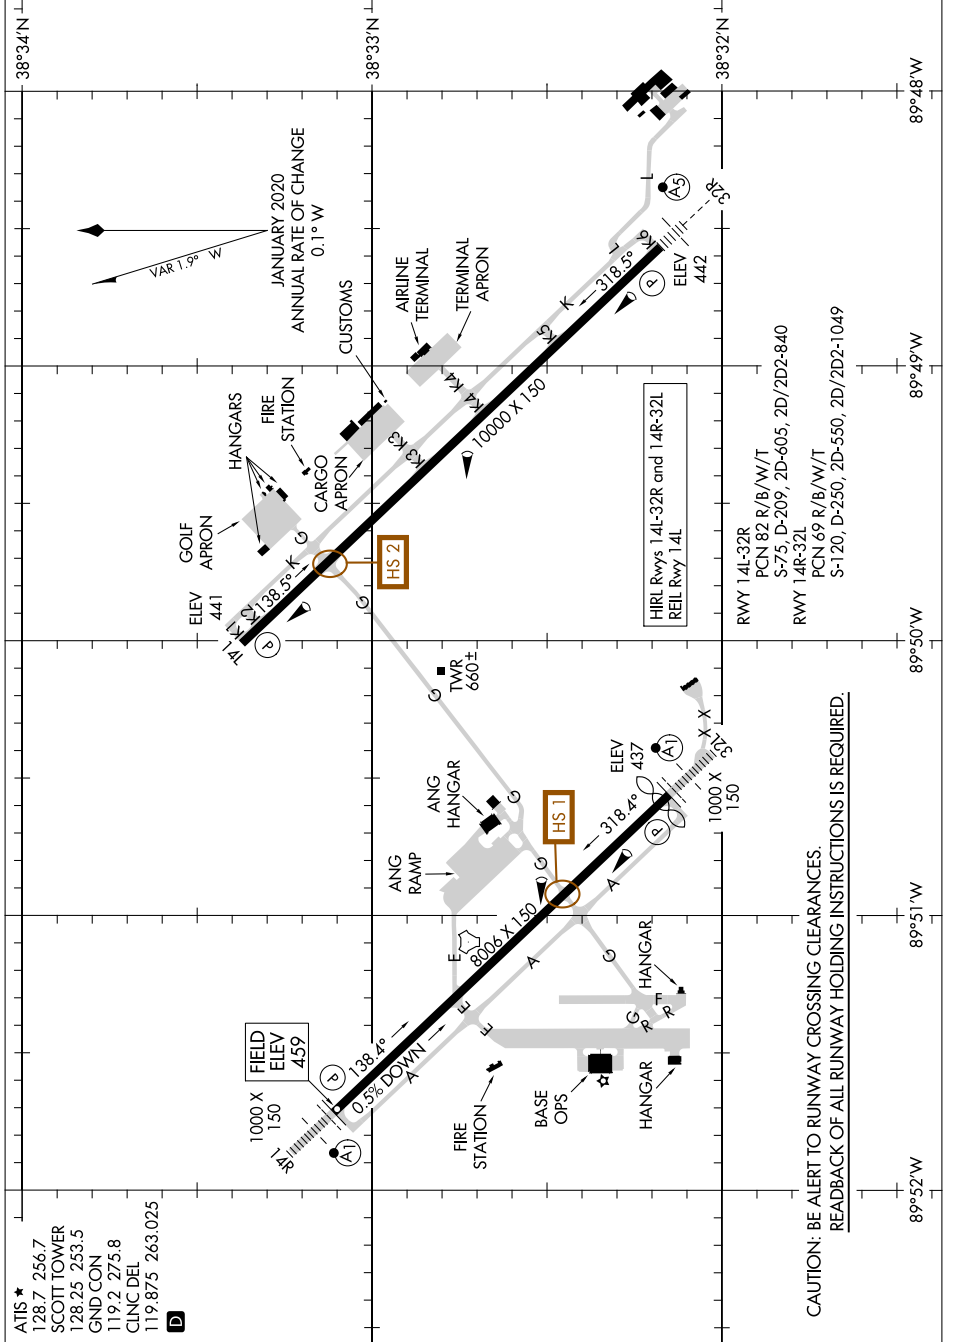

AIRPORT DIAGRAM

SCOTT AFB/MIDAMERICA ST LOUIS (BLV)
AL-46 (FAA)
BELLEVILLE, ILLINOIS

EC-3, 11 JUL 2024 to 08 AUG 2024

ATIS ★
128.7 256.7
SCOTT TOWER
128.25 253.5
GND CON
119.2 275.8
CLNC DEL
119.875 263.025
D

CAUTION: BE ALERT TO RUNWAY CROSSING CLEARANCES.
REARBACK OF ALL RUNWAY HOLDING INSTRUCTIONS IS REQUIRED.

AIRPORT DIAGRAM

BELLEVILLE, ILLINOIS
SCOTT AFB/MIDAMERICA ST LOUIS (BLV)

EC-3, 11 JUL 2024 to 08 AUG 2024