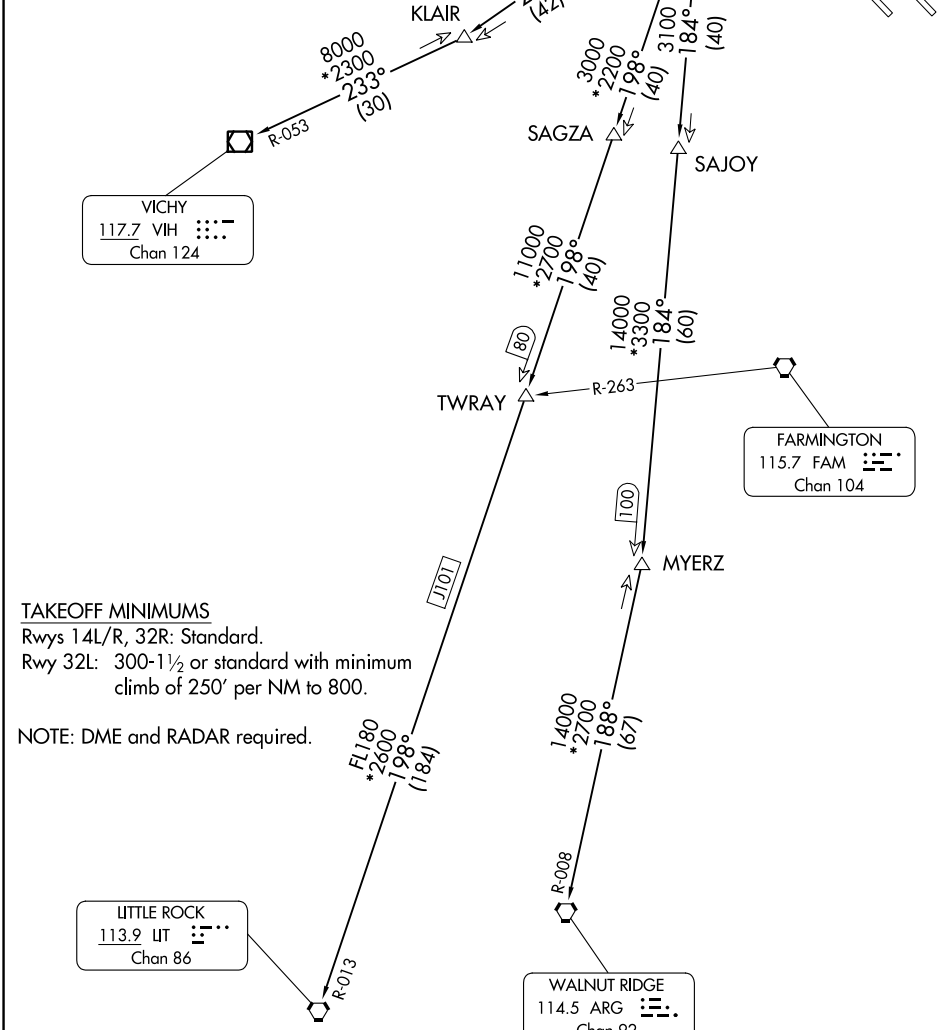

128.25 253.5

ST LOUIS DEP CON

125.2 281.5

ST LOUIS  
117.4 STL  
Chan 121

**TOP ALTITUDE:  
3000**

VICHY  
117.7 VIH  
Chan 124

FARMINGTON  
115.7 FAM  
Chan 104

WALNUT RIDGE  
114.5 ARG  
Chan 92

LITTLE ROCK  
113.9 LIT  
Chan 86

### TAKEOFF MINIMUMS

Rwys 14L/R, 32R: Standard.

Rwy 32L: 300-1½ or standard with minimum climb of 250' per NM to 800.

NOTE: DME and RADAR required.

(CONTINUED ON FOLLOWING PAGE)

NOTE: Chart not to scale.

# LINDBERGH EIGHT DEPARTURE

EC-3, 11 JUL 2024 to 08 AUG 2024

EC-3, 11 JUL 2024 to 08 AUG 2024