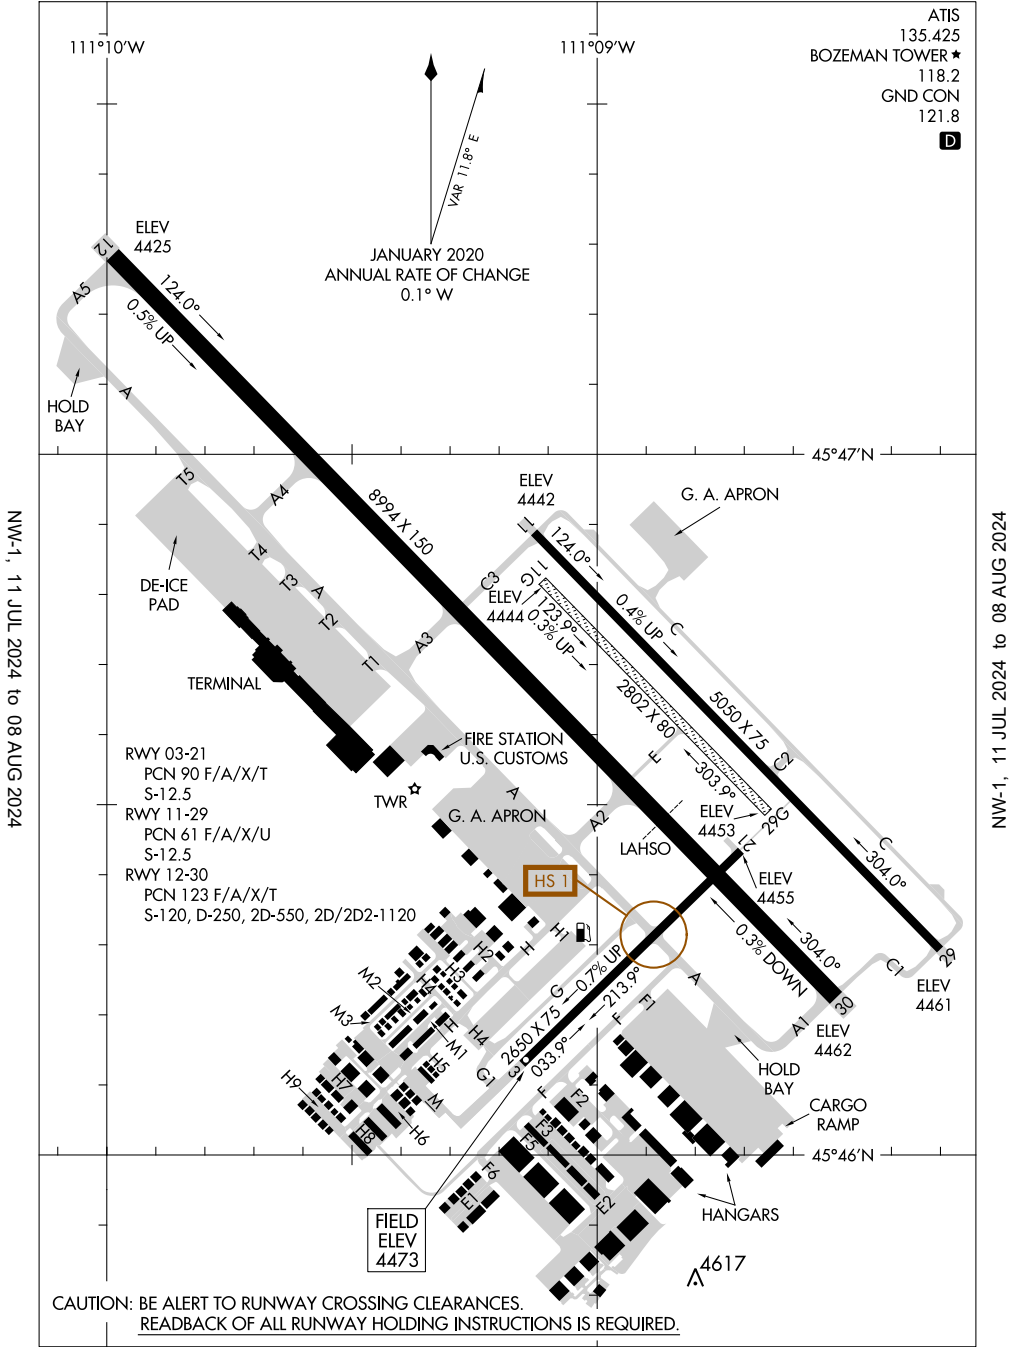

AIRPORT DIAGRAM

BOZEMAN YELLOWSTONE INTL (BZN)

BOZEMAN, MONTANA

AL-59 (FAA)

ATIS 135.425
 BOZEMAN TOWER ★ 118.2
 GND CON 121.8
D

AIRPORT DIAGRAM

BOZEMAN YELLOWSTONE INTL (BZN)

BOZEMAN, MONTANA