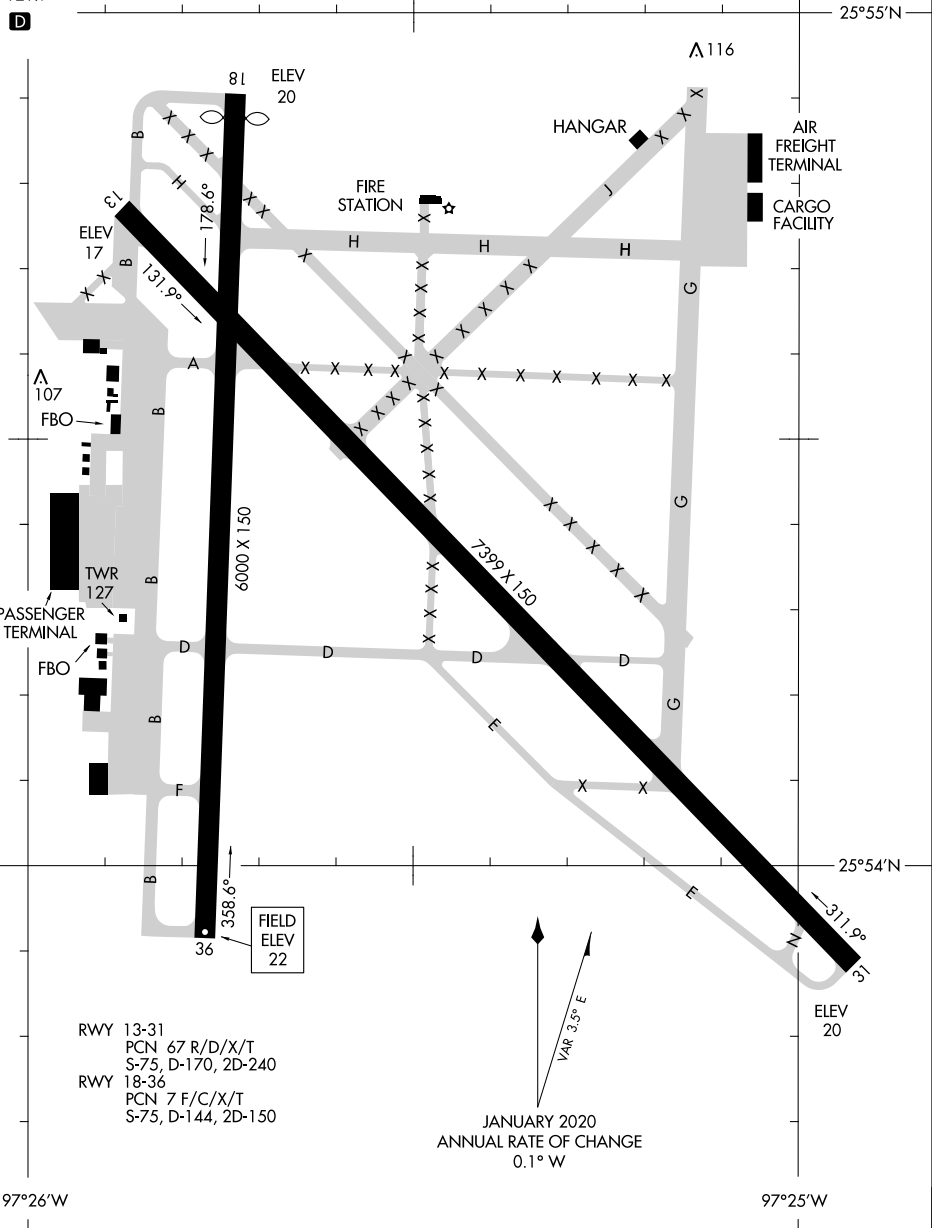

22139

AIRPORT DIAGRAM

BROWNSVILLE/SOUTH PADRE ISLAND INTL (BRO)
AL-61 (FAA)
BROWNSVILLE, TEXAS

ATIS
128.55
BROWNSVILLE TOWER*
118.9 239.3
GND CON
121.9

CAUTION: BE ALERT TO RUNWAY CROSSING CLEARANCES.
READBCK OF ALL RUNWAY HOLDING INSTRUCTIONS IS REQUIRED.

SC-3, 11 JUL 2024 to 08 AUG 2024

SC-3, 11 JUL 2024 to 08 AUG 2024

22139
AIRPORT DIAGRAM

BROWNSVILLE, TEXAS
BROWNSVILLE/SOUTH PADRE ISLAND INTL (BRO)