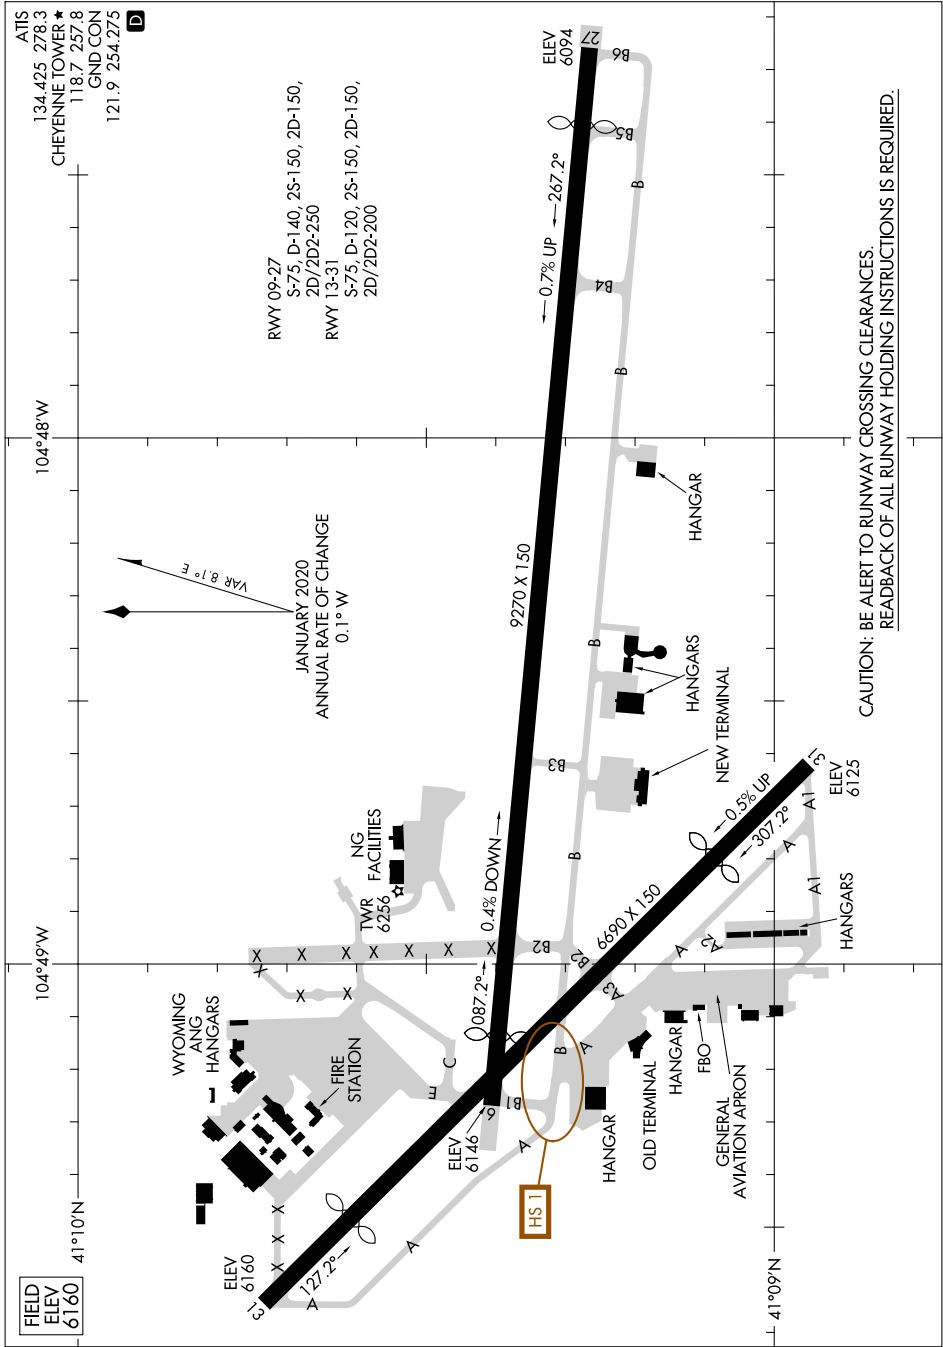

AIRPORT DIAGRAM

CHEYENNE RGNL/JERRY OLSON FLD (CYS)

AL-80 (FAA)

CHEYENNE, WYOMING

NW-1, 11 JUL 2024 to 08 AUG 2024

NW-1, 11 JUL 2024 to 08 AUG 2024

AIRPORT DIAGRAM

CHEYENNE, WYOMING
CHEYENNE RGNL/JERRY OLSON FLD (CYS)