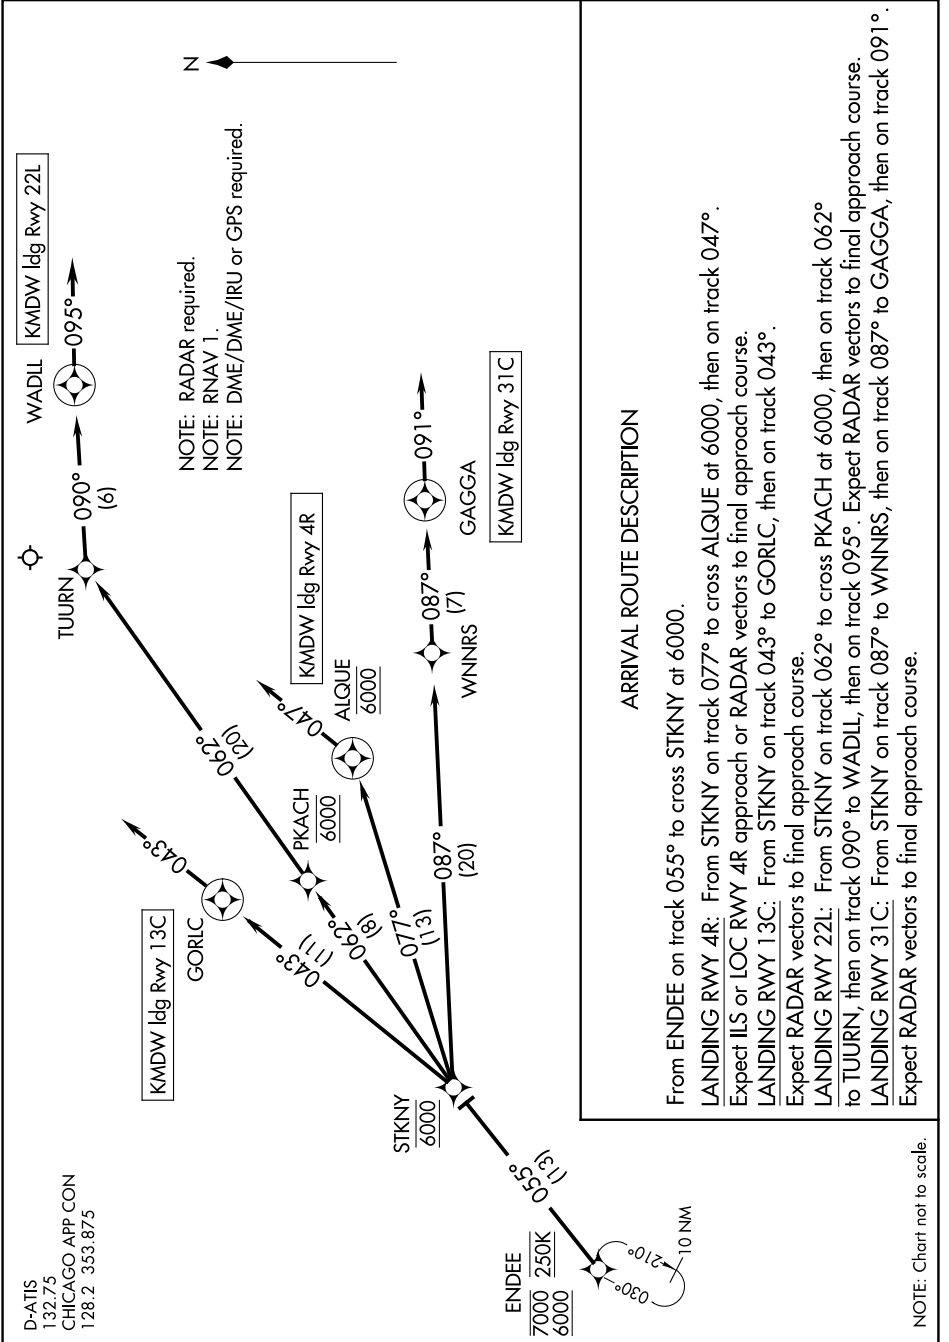

ENDEE SIX ARRIVAL (RNAV) Arrival Routes

EC-3, 11 JUL 2024 to 08 AUG 2024

ARRIVAL ROUTE DESCRIPTION

From ENDEE on track 055° to cross STKNY at 6000.
LANDING RWY 4R: From STKNY on track 077° to cross ALQUE at 6000, then on track 047°. Expect ILS or LOC RWY 4R approach or RADAR vectors to final approach course.
LANDING RWY 13C: From STKNY on track 043° to GORLIC, then on track 043°. Expect RADAR vectors to final approach course.
LANDING RWY 22L: From STKNY on track 062° to cross PKACH at 6000, then on track 062° to TUURN, then on track 090° to WADIL, then on track 095°. Expect RADAR vectors to final approach course.
LANDING RWY 31C: From STKNY on track 087° to WNNRS, then on track 087° to GAGGA, then on track 091°. Expect RADAR vectors to final approach course.

NOTE: Chart not to scale.

EC-3, 11 JUL 2024 to 08 AUG 2024

ENDEE SIX ARRIVAL (RNAV) Arrival Routes