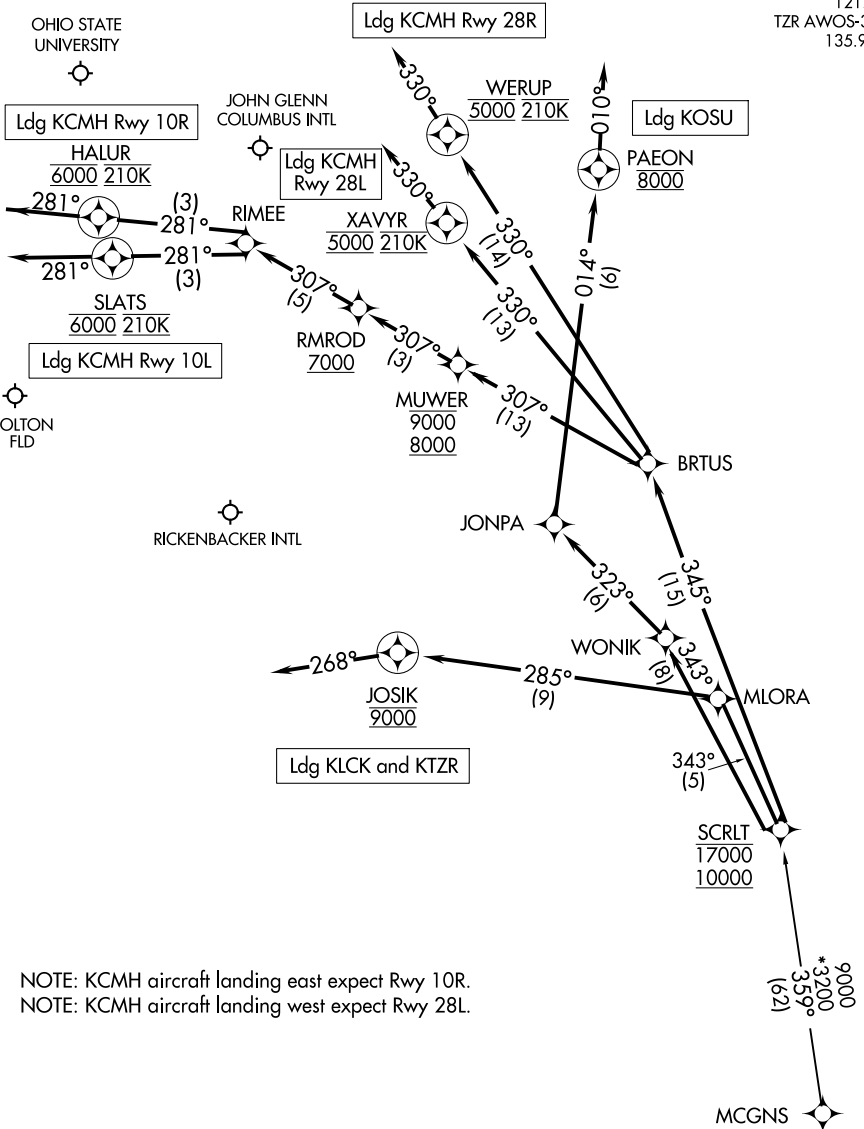

# SCRLT ONE ARRIVAL (RNAV)

COLUMBUS, OHIO

RNAV 1 - DME/DME/IRU or GPS.  
RADAR required.

COLUMBUS APP CON 134.0  
 CMH D-ATIS 124.6  
 LCK ATIS 132.75  
 OSU ATIS 121.35  
 TZR AWOS-3PT 135.925

EC-2, 11 JUL 2024 to 08 AUG 2024

EC-2, 11 JUL 2024 to 08 AUG 2024

NOTE: KCMH aircraft landing east expect Rwy 10R.  
 NOTE: KCMH aircraft landing west expect Rwy 28L.

(NARRATIVE ON FOLLOWING PAGE)

NOTE: Chart not to scale.

# SCRLT ONE ARRIVAL (RNAV)

COLUMBUS, OHIO