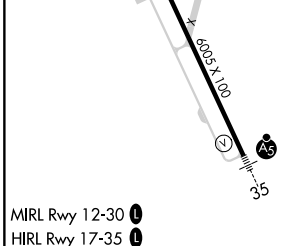

VOR/DME CON 112.9 Chan 76	APP CRS 119°	Rwy Idg TDZE Apt Elev	N/A N/A 342
--	------------------------	-----------------------------	--

VOR-A
CONCORD MUNI (CON)

⚠ Circling Rwy 12, 17, 30 NA at night.	MISSED APPROACH: Climbing right turn to 4000 direct CON VOR/DME and hold, continue climb-in-hold to 4000.
---	---

ASOS 132.325	BOSTON APP CON 127.35 269.075	CLNC DEL 133.65	UNICOM 122.7 (CTAF) 0
------------------------	---	---------------------------	---------------------------------

FAF to MAP 3.1 NM					CATEGORY	A	B	C	D
Knots	60	90	120	150	180	940-1	1080-1	1500-3	1158 (1200-3)
Min:Sec	3:06	2:04	1:33	1:14	1:02	598 (600-1)	738 (800-1)		