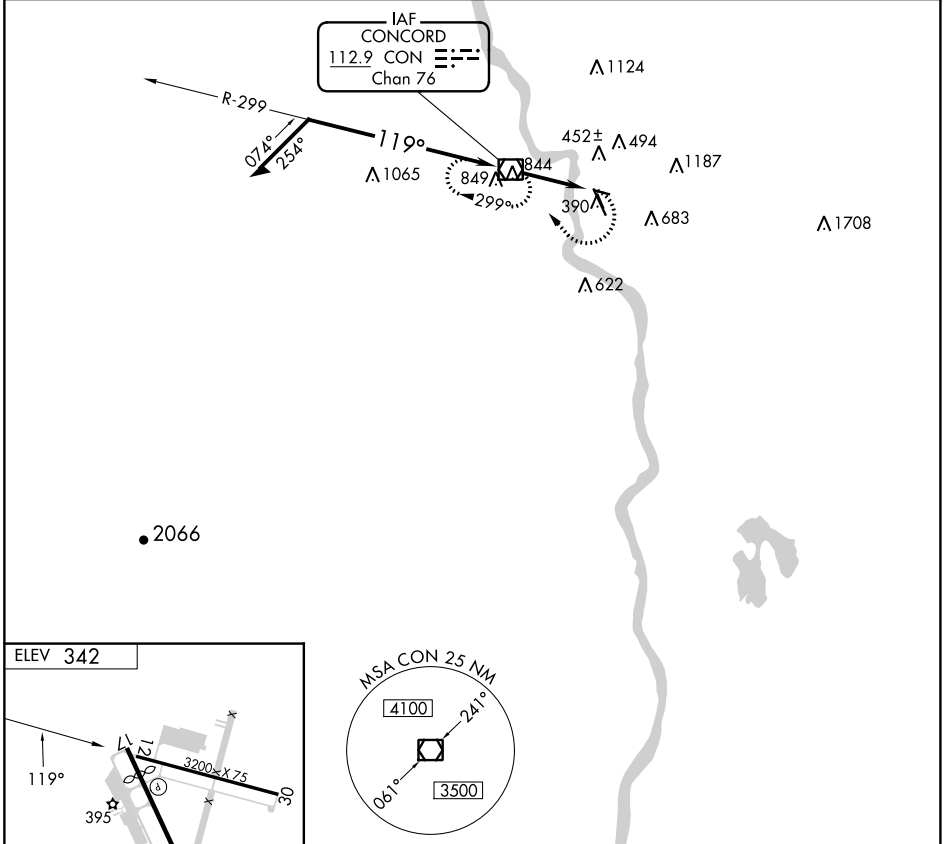

VOR/DME CON 112.9 Chan 76	APP CRS 119°	Rwy Idg TDZE Apt Elev	N/A N/A 342
--	------------------------	-----------------------------	--

VOR-A
CONCORD MUNI (CON)

⚠ Circling Rwy 12, 17, 30 NA at night.	MISSED APPROACH: Climbing right turn to 4000 direct CON VOR/DME and hold, continue climb-in-hold to 4000.
---	---

ASOS 132.325	BOSTON APP CON 127.35 269.075	CLNC DEL 133.65	UNICOM 122.7 (CTAF) 0
------------------------	---	---------------------------	---------------------------------

FAF to MAP 3.1 NM					CATEGORY	A	B	C	D
Knots	60	90	120	150	180	940-1	1080-1	1500-3	1158 (1200-3)
Min:Sec	3:06	2:04	1:33	1:14	1:02	598 (600-1)	738 (800-1)		

NE-1, 11 JUL 2024 to 08 AUG 2024

NE-1, 11 JUL 2024 to 08 AUG 2024