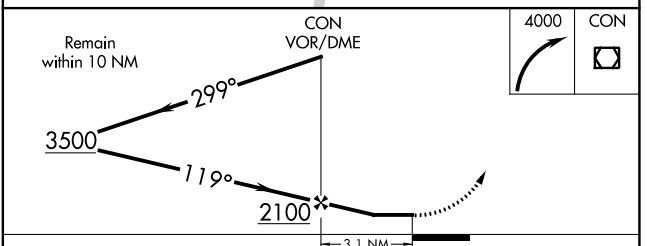

VOR/DME CON 112.9 Chan 76	APP CRS 119°	Rwy Idg TDZE Apt Elev	N/A N/A 342

VOR-A
CONCORD MUNI (CON)

⚠ Circling Rwy 12, 17, 30 NA at night.	MISSED APPROACH: Climbing right turn to 4000 direct CON VOR/DME and hold, continue climb-in-hold to 4000.

ASOS 132.325	BOSTON APP CON 127.35 269.075	CLNC DEL 133.65	UNICOM 122.7 (CTAF) 0

FAF to MAP 3.1 NM					CATEGORY	A	B	C	D
Knots	60	90	120	150	180	940-1	1080-1	1500-3	1158 (1200-3)
Min:Sec	3:06	2:04	1:33	1:14	1:02	598 (600-1)	738 (800-1)		

NE-1, 11 JUL 2024 to 08 AUG 2024

NE-1, 11 JUL 2024 to 08 AUG 2024