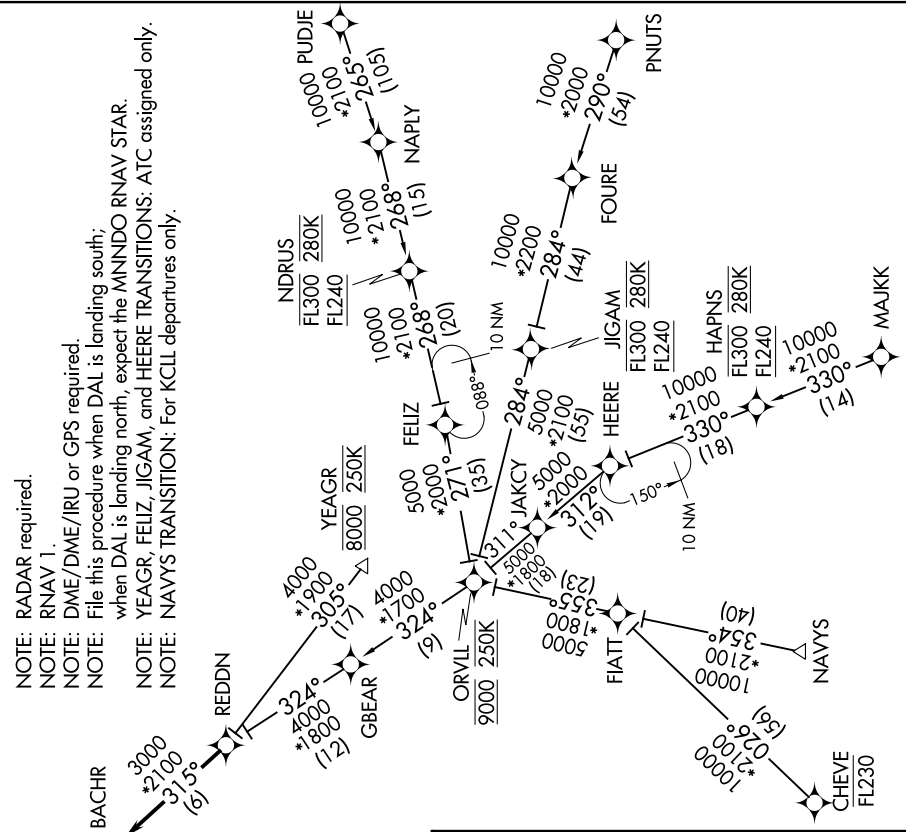

REDDN FOUR ARRIVAL (RNAV)

SC-2, 11 JUL 2024 to 08 AUG 2024

REGIONAL APP CON
 125.27 308.4
 125.025 263.025
 D-ATIS
 120.15

NOTE: RADAR required.

NOTE: RNAV 1.

NOTE: DME/DME/IRU or GPS required.

NOTE: File this procedure when DAL is landing south;

NOTE: when DAL is landing north, expect the MNINDO RNAV STAR.

NOTE: YEAGR, FELIZ, JIGAM, and HEERE transitions: ATC assigned only.

NOTE: NAVYS TRANSITION: For KCLL departures only.

NOTE: Chart not to scale.

From REDDN on track 31.5° to BACHR, then on track 31.5°. Expect RADAR vectors to find approach course.

SC-2, 11 JUL 2024 to 08 AUG 2024

REDDN FOUR ARRIVAL (RNAV)

(REDDN.REDDN4) 26MAY16