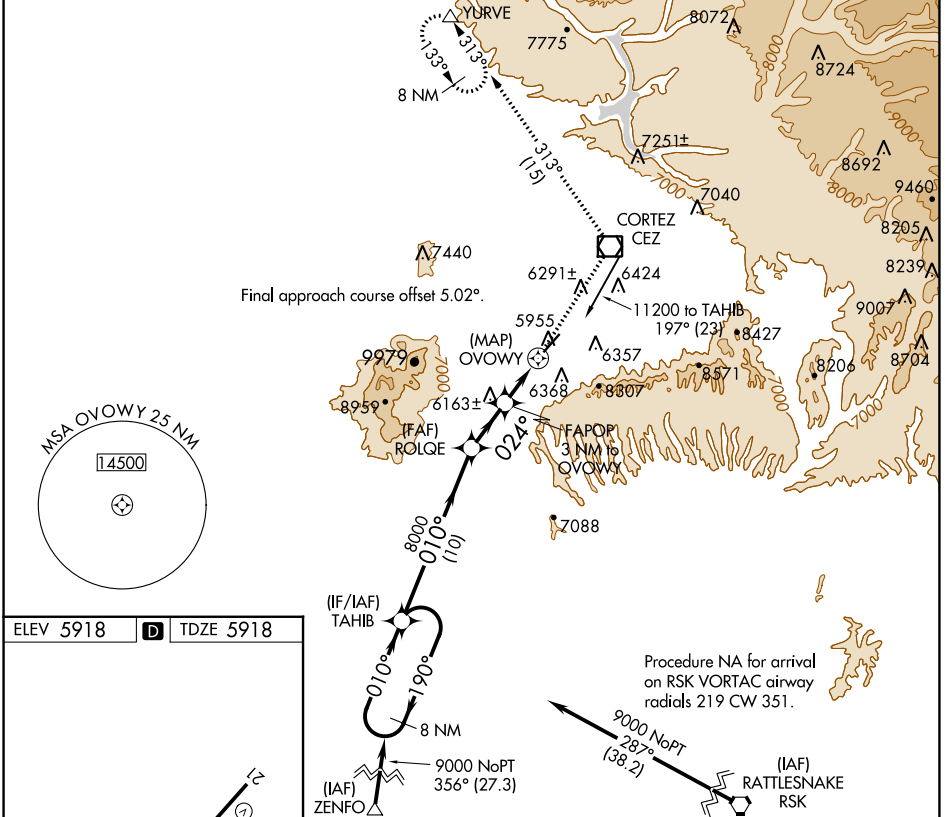

APP CRS	Rwy Idg	7205
024°	TDZE	5918
	Apt Elev	5918

RNAV (GPS) RWY 3

CORTEZ MUNI (CEZ)

RNP APCH.	<p>MISSED APPROACH: Climb to 9800 direct CEZ VOR/DME and on track 313° to YURVE and hold.</p>
<p>▽ ▲</p> <p>Rwy 3 helicopter visibility reduction below ¾ SM NA.</p>	

ASOS 135.625	DENVER CENTER 118.575 348.7	UNICOM 122.8 (CTAF) 0
------------------------	---------------------------------------	---------------------------------

ELEV 5918	D	TDZE 5918
-----------	----------	-----------

CATEGORY	A	B	C	D
LNAV MDA	6440-1	522 (600-1)	6440-1½	522 (600-1½)

SW-1, 11 JUL 2024 to 08 AUG 2024

SW-1, 11 JUL 2024 to 08 AUG 2024