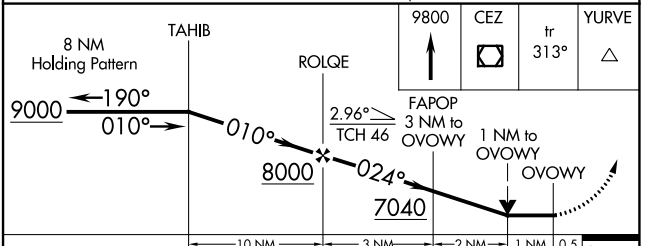

ELEV 5918	D	TDZE 5918