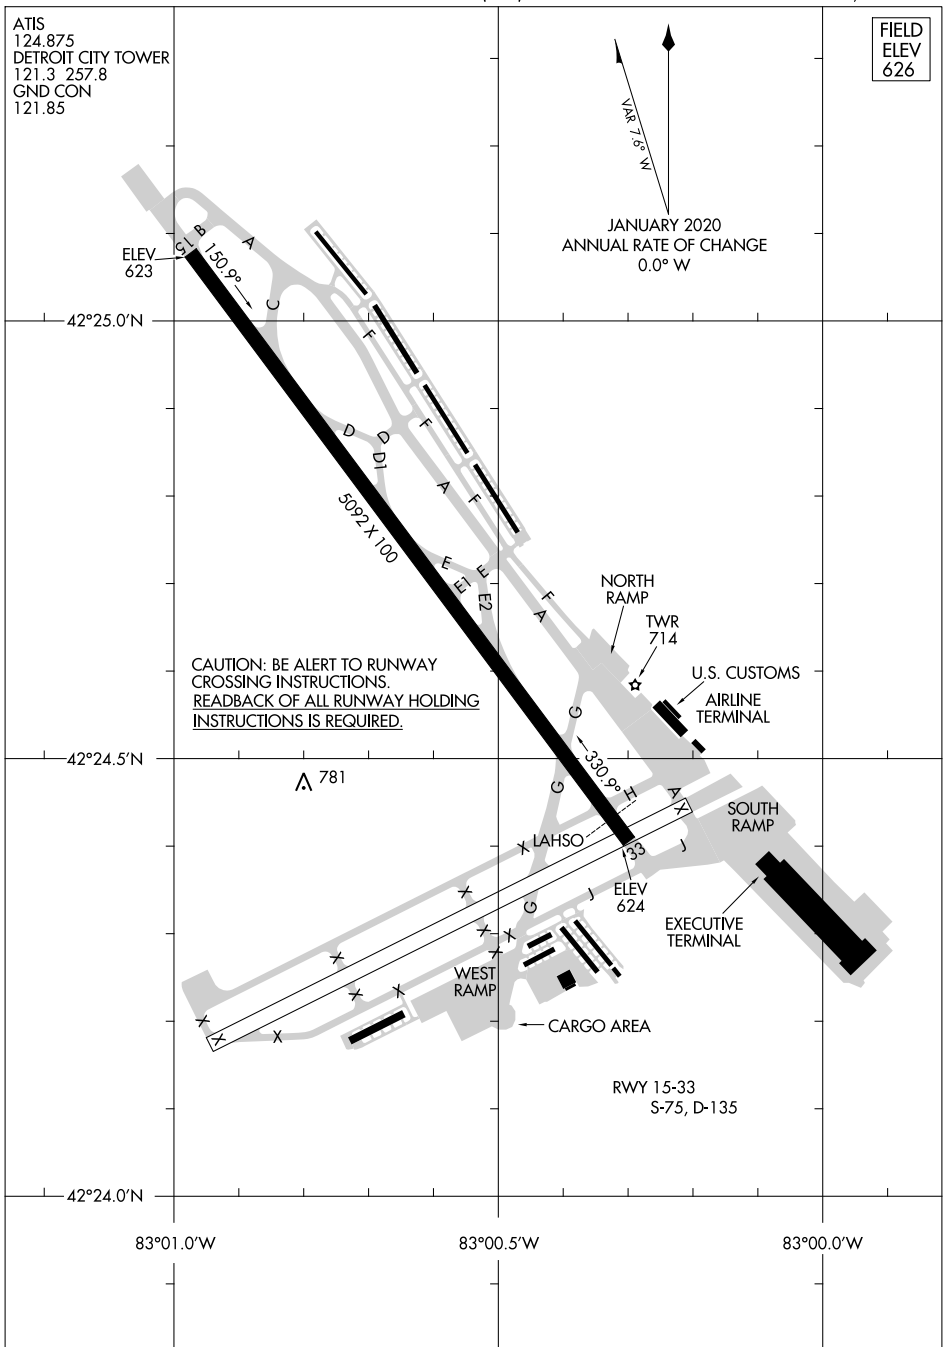

24137

AIRPORT DIAGRAM

AL-118 (FAA)

COLEMAN A YOUNG MUNI (DET)

DETROIT, MICHIGAN

ATIS
 124.875
 DETROIT CITY TOWER
 121.3 257.8
 GND CON
 121.85

FIELD
 ELEV
 626

EC-1, 11 JUL 2024 to 08 AUG 2024

EC-1, 11 JUL 2024 to 08 AUG 2024

AIRPORT DIAGRAM

24137

DETROIT, MICHIGAN

COLEMAN A YOUNG MUNI (DET)