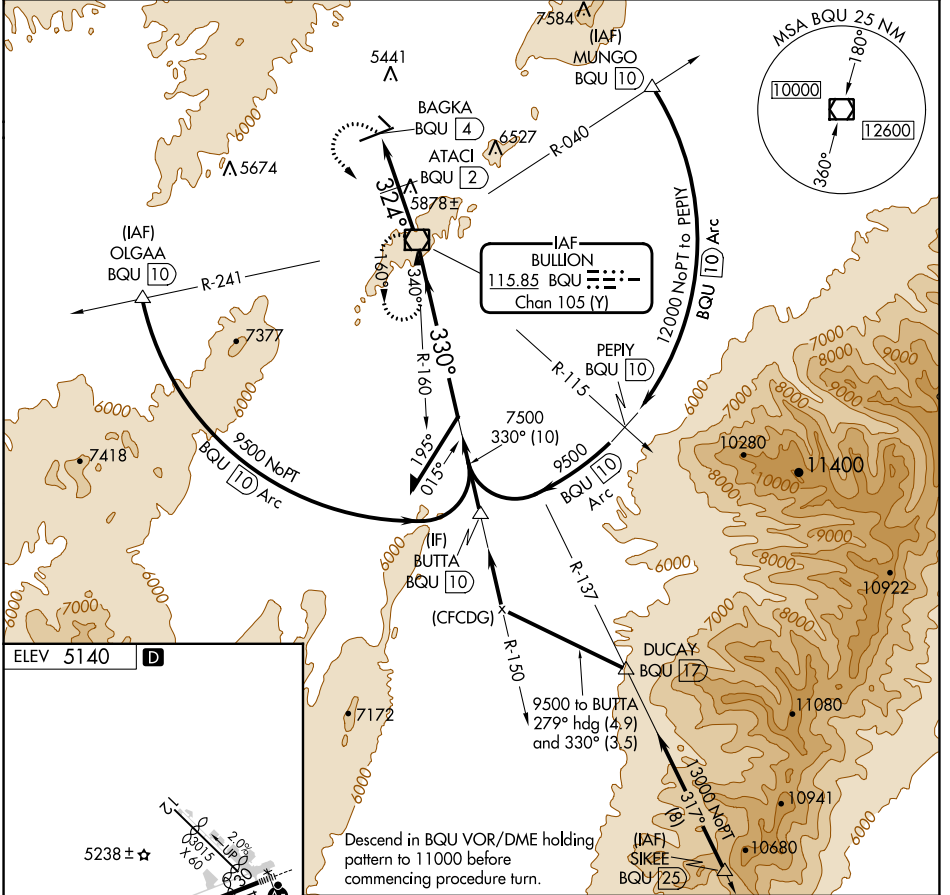

VOR/DME BQU 115.85 Chan 105 (Y)	APP CRS 324°	Rwy Idg TDZE Apt Elev N/A N/A 5140
---	------------------------	--

VOR/DME-B

ELKO RGNL (EKO)

▼ Circling NA for Cats C and D southeast of Rwy 6-24.
▲ Circling Rwy 24 NA at night.

MISSED APPROACH: Climbing left turn to 10000 direct BQU VOR/DME and hold, continue climb-in-hold to 10000.

ASOS 119.275	SALT LAKE CENTER 132.25 338.35	UNICOM 123.0 (CTAF) 0
------------------------	--	---------------------------------

CATEGORY	A	B	C	D
■ CIRCLING	6400-1¼ 1260 (1300-1¼)	6400-1½ 1260 (1300-1½)	6400-3	1260 (1300-3)

SW-4, 11 JUL 2024 to 08 AUG 2024

SW-4, 11 JUL 2024 to 08 AUG 2024