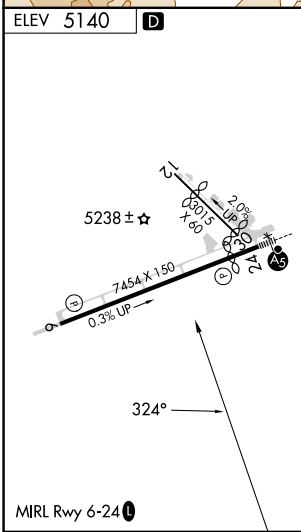

VOR/DME BQU 115.85 Chan 105 (Y)	APP CRS 324°	Rwy Idg TDZE Apt Elev N/A N/A 5140
---	------------------------	--

VOR/DME-B

ELKO RGNL (EKO)

▼ Circling NA for Cats C and D southeast of Rwy 6-24.
▲ Circling Rwy 24 NA at night.

MISSED APPROACH: Climbing left turn to 10000 direct BQU VOR/DME and hold, continue climb-in-hold to 10000.

ASOS 119.275	SALT LAKE CENTER 132.25 338.35	UNICOM 123.0 (CTAF) 0
------------------------	--	---------------------------------

CATEGORY	A	B	C	D
■ CIRCLING	6400-1¼ 1260 (1300-1¼)	6400-1½ 1260 (1300-1½)	6400-3	1260 (1300-3)

SW-4, 11 JUL 2024 to 08 AUG 2024

SW-4, 11 JUL 2024 to 08 AUG 2024