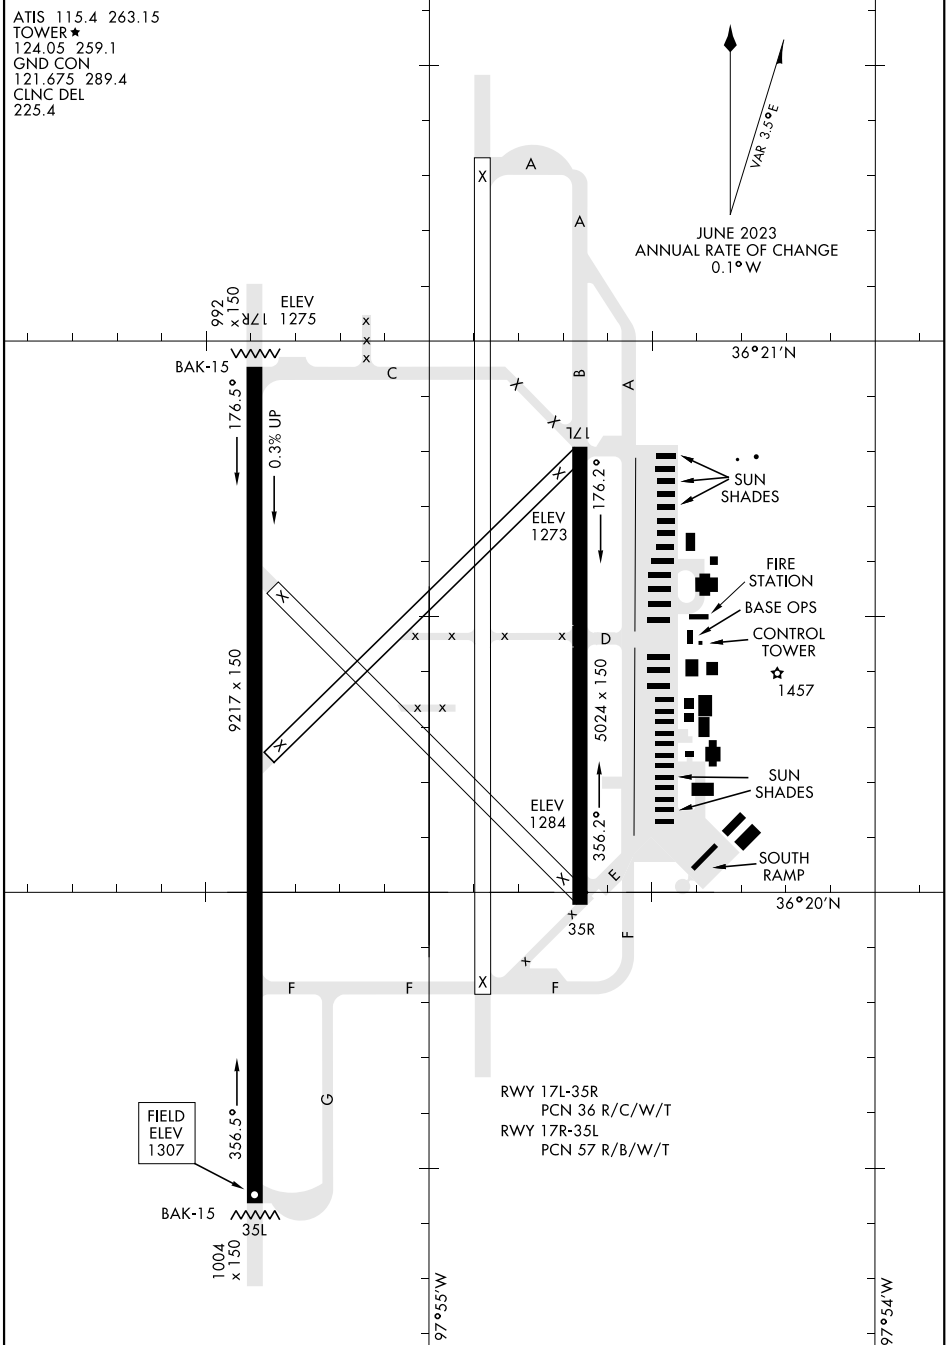

AIRPORT DIAGRAM

AL-135 [USAF]

VANCE AFB (KEND)

ENID, OKLAHOMA

ATIS 115.4 263.15
 TOWER ★
 124.05 259.1
 GND CON
 121.675 289.4
 CLNC DEL
 225.4

SC-1, 11 JUL 2024 to 08 AUG 2024

SC-1, 11 JUL 2024 to 08 AUG 2024

AIRPORT DIAGRAM

ENID, OKLAHOMA

VANCE AFB (KEND)