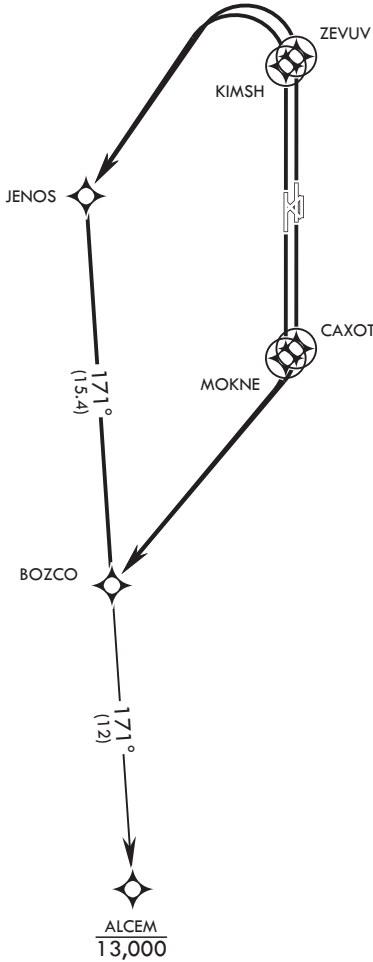

23054

AL-135 (USAF)

VANCE AFB (KEND)

BOZCO ONE DEPARTURE (RNAV)

ENID, OKLAHOMA

RNAV1-GPS

ATIS ★
 115.4 263.15
 CLNC DEL
 225.4
 GND CON
 121.675 289.4
 TOWER ★
 124.05 259.1
 DEP CON
 120.525 306.3

TOP ALTITUDE:
13,000

SC-1, 11 JUL 2024 to 08 AUG 2024

SC-1, 11 JUL 2024 to 08 AUG 2024

DEPARTURE ROUTE DESCRIPTION

TAKEOFF RWY 17C: Climb direct CAXOT, then right turn direct BOZCO, thence...

TAKEOFF RWY 17R: Climb direct MOKNE, then right turn direct BOZCO, thence...

TAKEOFF RWY 35C: Climb direct ZEVUV, then left turn direct JENOS, then track 171° to BOZCO, thence...

TAKEOFF RWY 35L: Climb direct KIMSH, then left turn direct JENOS, then track 171° to BOZCO, thence...