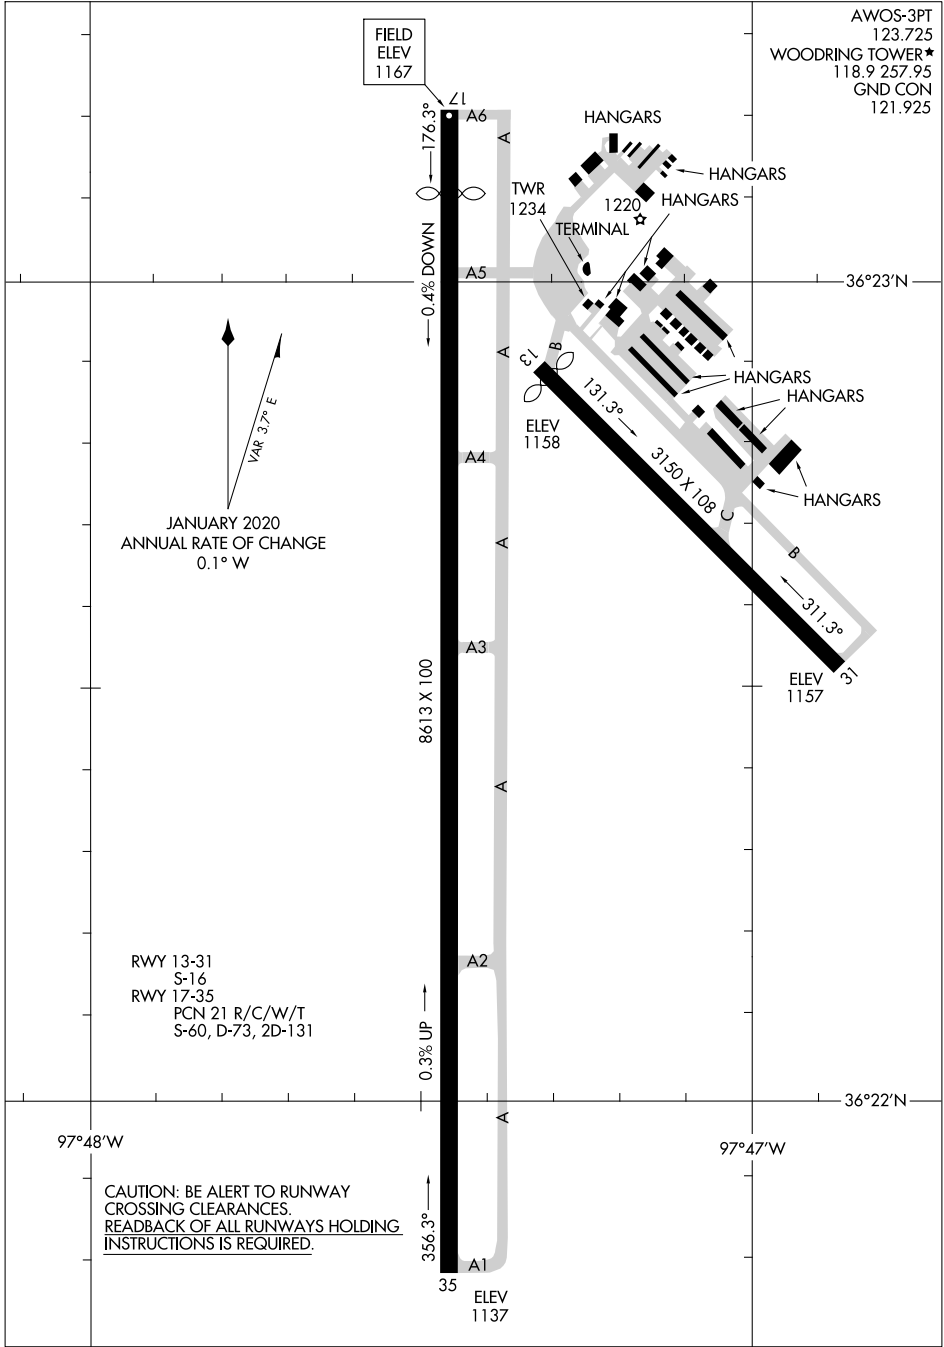

AIRPORT DIAGRAM

AL-136 (FAA)

ENID WOODRING RGNL (WDG)
ENID, OKLAHOMA

AWOS-3PT
123.725
WOODRING TOWER★
118.9 257.95
GND CON
121.925

FIELD
ELEV
1167

SC-1, 11 JUL 2024 to 08 AUG 2024

SC-1, 11 JUL 2024 to 08 AUG 2024

AIRPORT DIAGRAM

ENID, OKLAHOMA
ENID WOODRING RGNL (WDG)