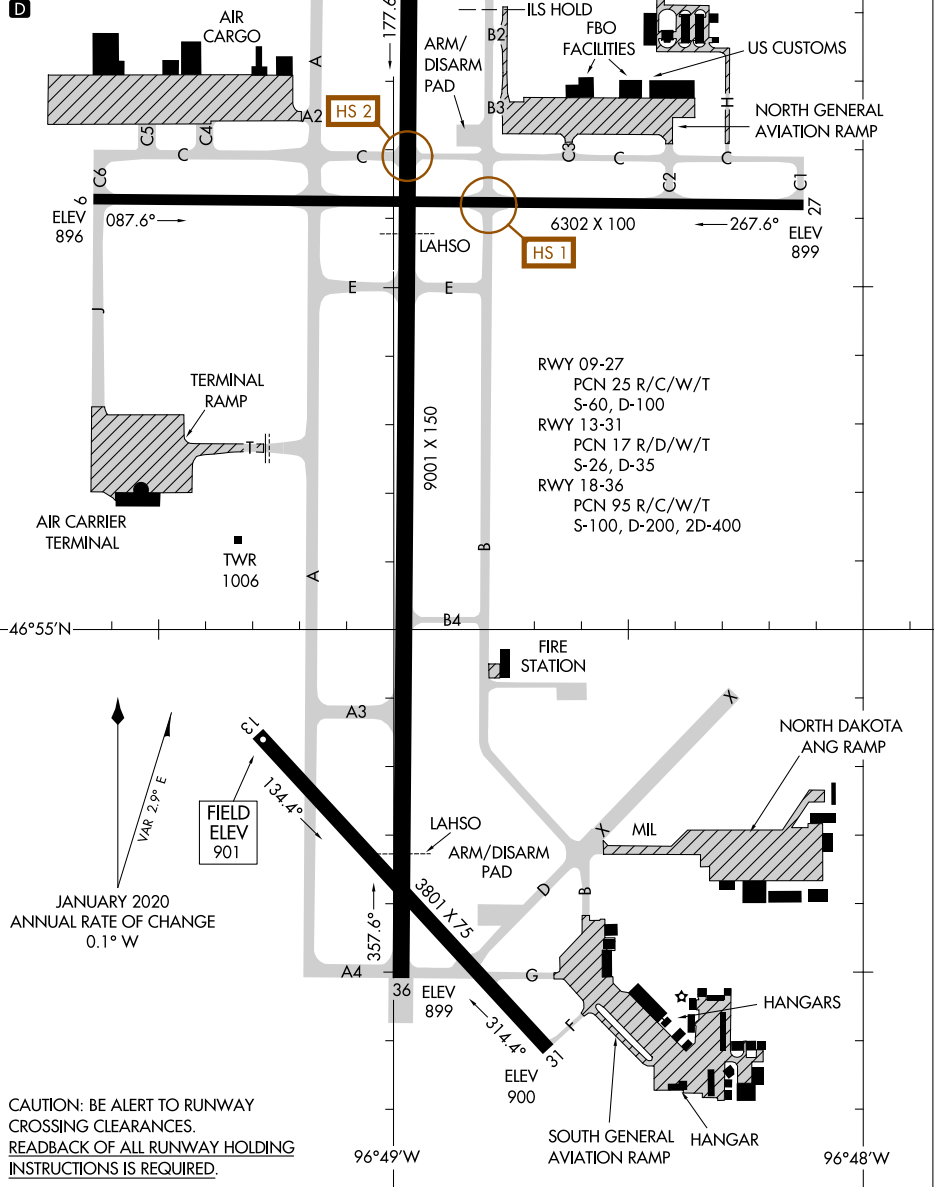

# AIRPORT DIAGRAM

HECTOR INTL (FAR)  
FARGO, NORTH DAKOTA

AL-144 (FAA)

ATIS  
 124.5 379.2  
 FARGO TOWER  
 133.8 290.4  
 GND CON  
 121.9 348.6  
 CLNC DEL  
 121.9 348.6

CAUTION: BE ALERT TO RUNWAY  
 CROSSING CLEARANCES.  
 READBACK OF ALL RUNWAY HOLDING  
 INSTRUCTIONS IS REQUIRED.

NC-1, 11 JUL 2024 to 08 AUG 2024

NC-1, 11 JUL 2024 to 08 AUG 2024