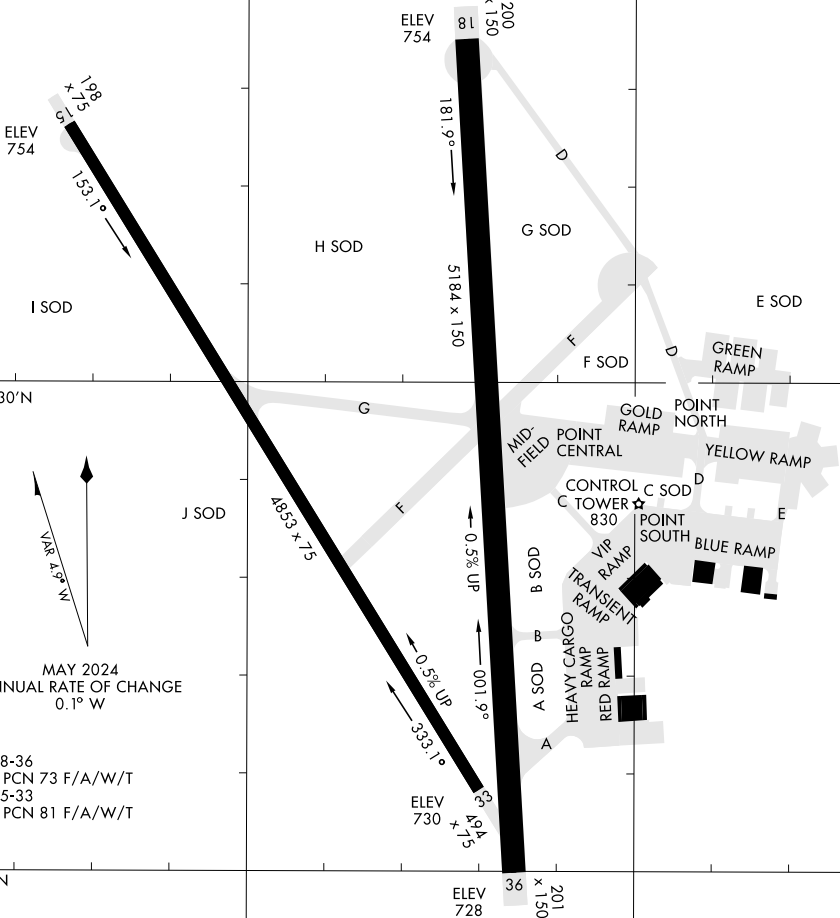

24137

AIRPORT DIAGRAM

[USA]

GODMAN AAF (KFTK)

FORT KNOX, KENTUCKY

ATIS 109.6
 TOWER ★
 133.35
 GND CON
 121.9 239.3

FIELD ELEV 754

85°58.30'W

W 85°58'

37°55'N

37°54.30'N

37°54'N

SE-1, 11 JUL 2024 to 08 AUG 2024

SE-1, 11 JUL 2024 to 08 AUG 2024

MAY 2024
 ANNUAL RATE OF CHANGE
 0.1° W

Rwy 18-36
 PCN 73 F/A/W/T
 Rwy 15-33
 PCN 81 F/A/W/T

AIRPORT DIAGRAM

FORT KNOX, KENTUCKY

GODMAN AAF (KFTK)