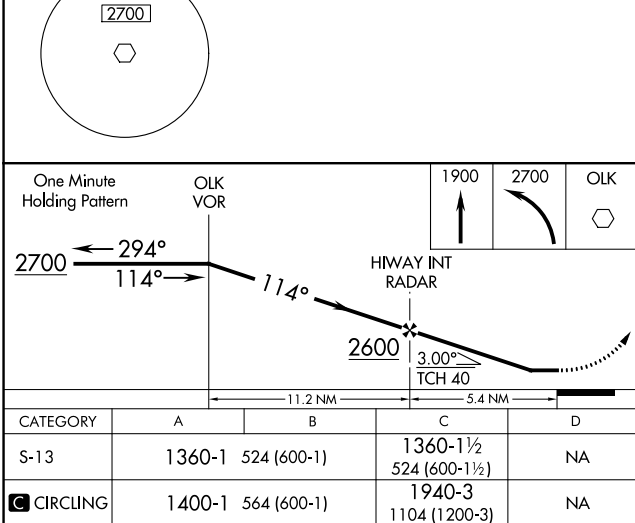

VOR OLK 110.4	APP CRS 114°	Rwy ldg TDZE Apt Elev	2623 836 836
-------------------------	------------------------	-----------------------------	---

VOR RWY 13

SMITH FLD (SMD)

⚠ Rwy 13 helicopter visibility reduction below 1 SM NA. Procedure NA at night. When local altimeter setting not received, use Fort Wayne Intl altimeter setting and increase all MDA 40 feet and S-13 Cat C visibility 1/8 SM.

⚠ NA
⚠ -22°C

MISSED APPROACH: Climb to 1900 then climbing left turn to 2700 direct OLK VOR and hold.

AWOS-3 124.55	FORT WAYNE APP CON 127.2 284.6	UNICOM 122.8 (CTAF) 0
-------------------------	--	---------------------------------