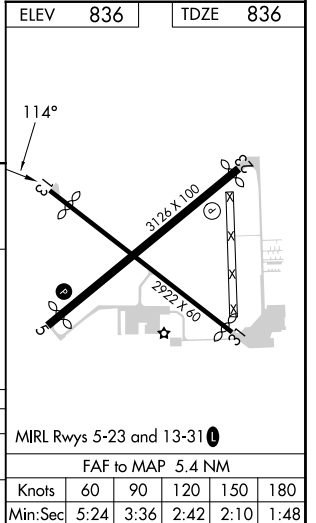

VOR OLK 110.4	APP CRS 114°	Rwy ldg TDZE Apt Elev	2623 836 836
-------------------------	------------------------	-----------------------------	---

VOR RWY 13

SMITH FLD (SMD)

⚠ Rwy 13 helicopter visibility reduction below 1 SM NA. Procedure NA at night. When local altimeter setting not received, use Fort Wayne Intl altimeter setting and increase all MDA 40 feet and S-13 Cat C visibility 1/8 SM.

⚠ NA
⚠ -22°C

MISSED APPROACH: Climb to 1900 then climbing left turn to 2700 direct OLK VOR and hold.

AWOS-3 124.55	FORT WAYNE APP CON 127.2 284.6	UNICOM 122.8 (CTAF) 0
-------------------------	--	---------------------------------