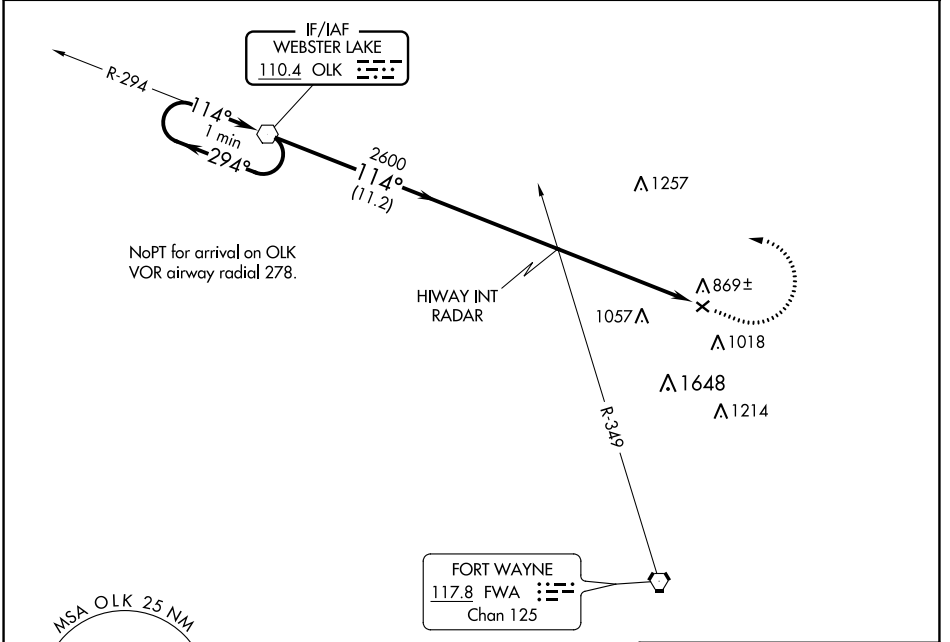

VOR OLK 110.4	APP CRS 114°	Rwy ldg TDZE Apt Elev	2623 836 836
-------------------------	------------------------	-----------------------------	---

VOR RWY 13

SMITH FLD (SMD)

⚠ Rwy 13 helicopter visibility reduction below 1 SM NA. Procedure NA at night. When local altimeter setting not received, use Fort Wayne Intl altimeter setting and increase all MDA 40 feet and S-13 Cat C visibility 1/8 SM.

⚠ NA
⚠ -22°C

MISSED APPROACH: Climb to 1900 then climbing left turn to 2700 direct OLK VOR and hold.

AWOS-3 124.55	FORT WAYNE APP CON 127.2 284.6	UNICOM 122.8 (CTAF) 0
-------------------------	--	---------------------------------

EC-2, 11 JUL 2024 to 08 AUG 2024

EC-2, 11 JUL 2024 to 08 AUG 2024