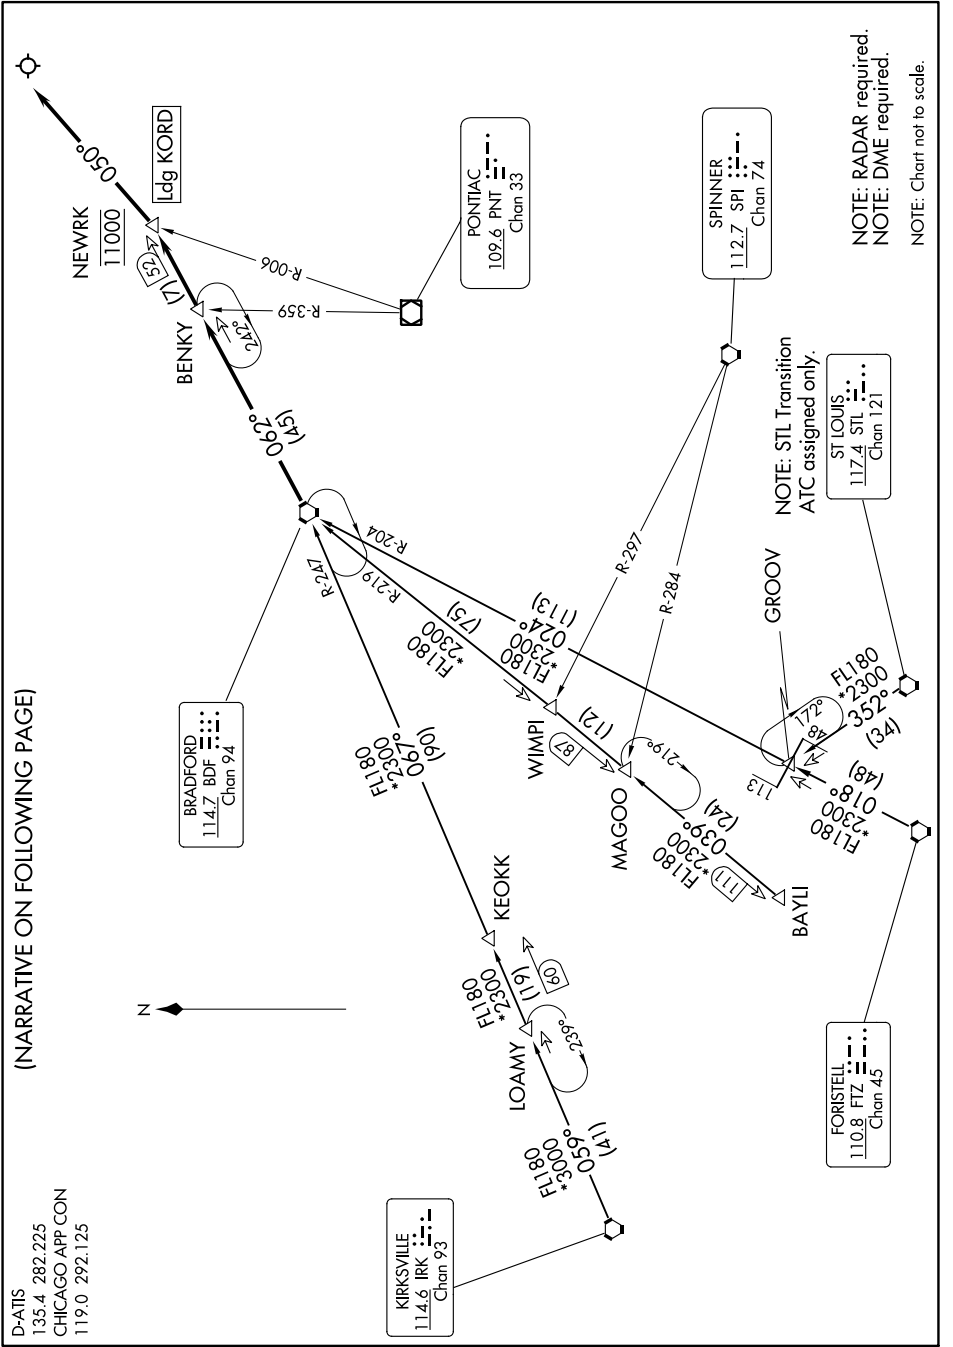

BRADFORD EIGHT ARRIVAL

AL-166 (FAA)

CHICAGO O'HARE INTL (ORD)

CHICAGO, ILLINOIS

EC-3, 11 JUL 2024 to 08 AUG 2024

(NARRATIVE ON FOLLOWING PAGE)

D-ATIS
135.4 282.225
CHICAGO APP CON
119.0 292.125

KIRKSVILLE
114.6 IRK
Chan 93

BRADFORD
114.7 BDF
Chan 94

PONTIAC
109.6 PNT
Chan 33

SPINNER
112.7 SPI
Chan 74

ST LOUIS
117.4 STL
Chan 121

FORSTELL
110.8 FTZ
Chan 45

EC-3, 11 JUL 2024 to 08 AUG 2024

BRADFORD EIGHT ARRIVAL

CHICAGO, ILLINOIS