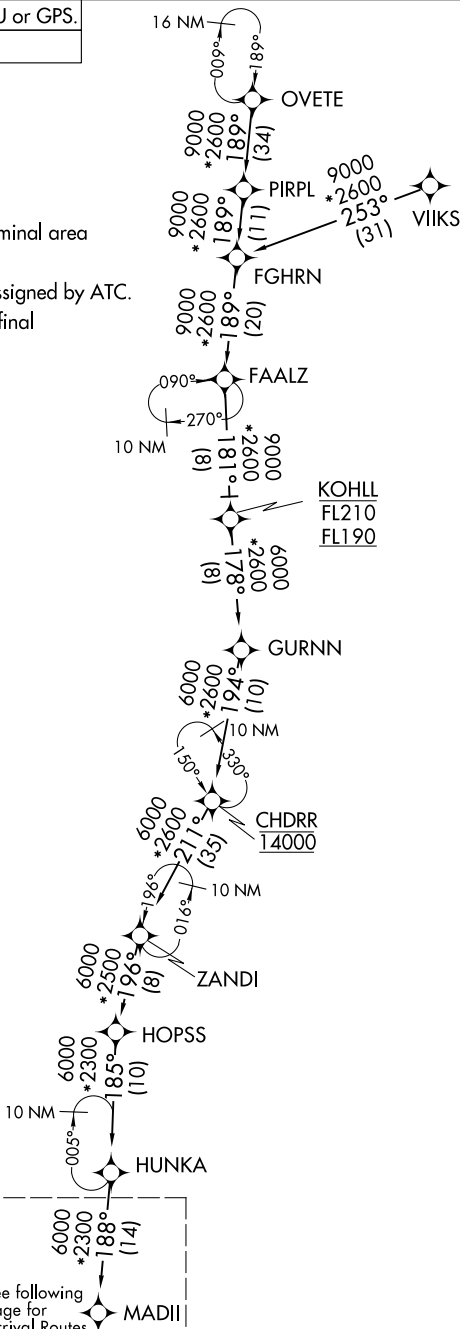

MADII SEVEN ARRIVAL (RNAV) Transition Routes

CHICAGO APP CON
119.0 292.125
D-ATIS
135.4 282.225

RNAV 1 - DME/DME/IRU or GPS.
RADAR required.

NOTE: ZANDI Enroute transition: For Milwaukee terminal area departures only.
NOTE: VIIKS Enroute transition: Do not file - to be assigned by ATC.
NOTE: ORD landing east: Expect RADAR vectors to final approach course after MADII.

- CHDRR TRANSITION (CHDRR.MADII7):
- FAALZ TRANSITION (FAALZ.MADII7):
- FGHRN TRANSITION (FGHRN.MADII7):
- KOHLL TRANSITION (KOHLL.MADII7):
- OVETE TRANSITION (OVETE.MADII7):
- PIRPL TRANSITION (PIRPL.MADII7):
- VIIKS TRANSITION (VIIKS.MADII7):
- ZANDI TRANSITION (ZANDI.MADII7):

(CONTINUED ON FOLLOWING PAGE)

NOTE: Chart not to scale.

See following page for Arrival Routes.

MADII SEVEN ARRIVAL (RNAV) Transition Routes

EC-3, 11 JUL 2024 to 08 AUG 2024

EC-3, 11 JUL 2024 to 08 AUG 2024