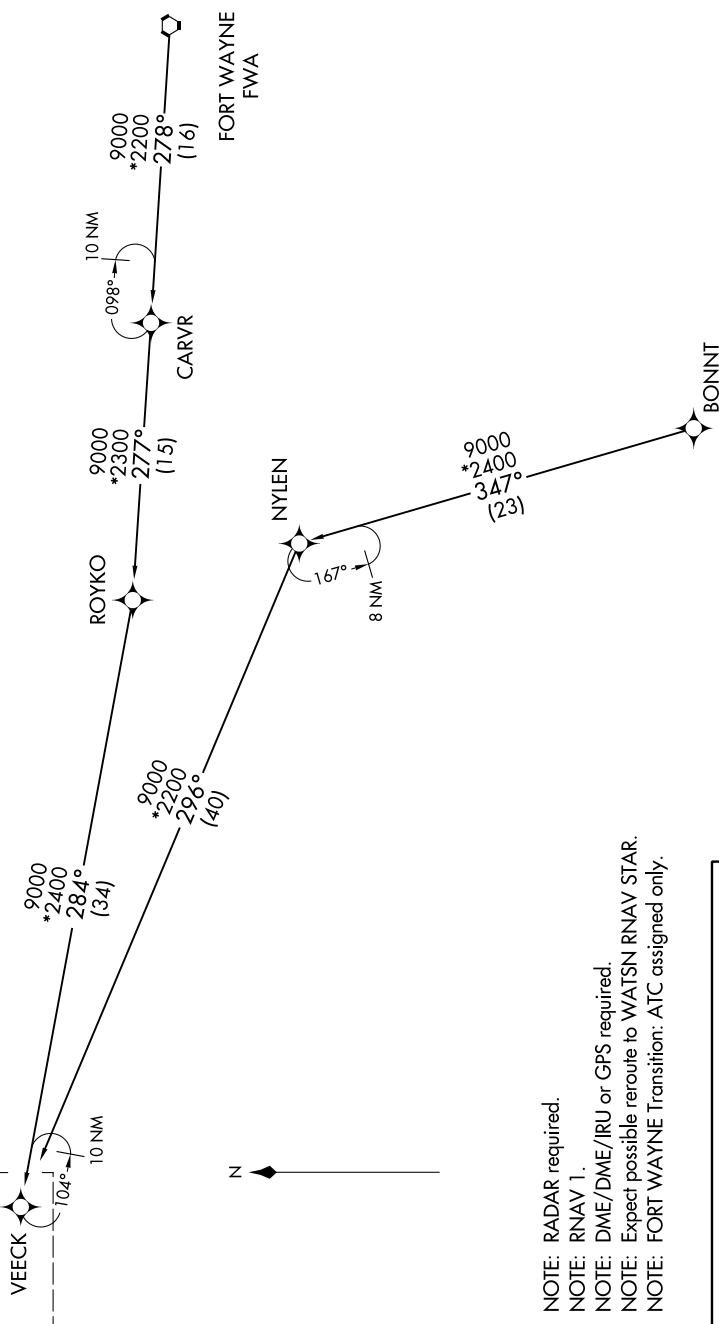

VEECK FIVE ARRIVAL (RNAV) Transition Routes

CHICAGO APP CON
119.0 292.125
D-AIIS
135.4 282.225

(CONTINUED ON FOLLOWING PAGE)

See following page for Arrival Route.

- NOTE: RADAR required.
- NOTE: RNAV 1.
- NOTE: DME/DME/IRU or GPS required.
- NOTE: Expect possible reroute to WATSN RNAV STAR.
- NOTE: FORT WAYNE Transition: ATC assigned only.

**BONNT TRANSITION (BONNT.VEECK5):
FORT WAYNE TRANSITION (FWA.VEECK5):**

NOTE: Chart not to scale.