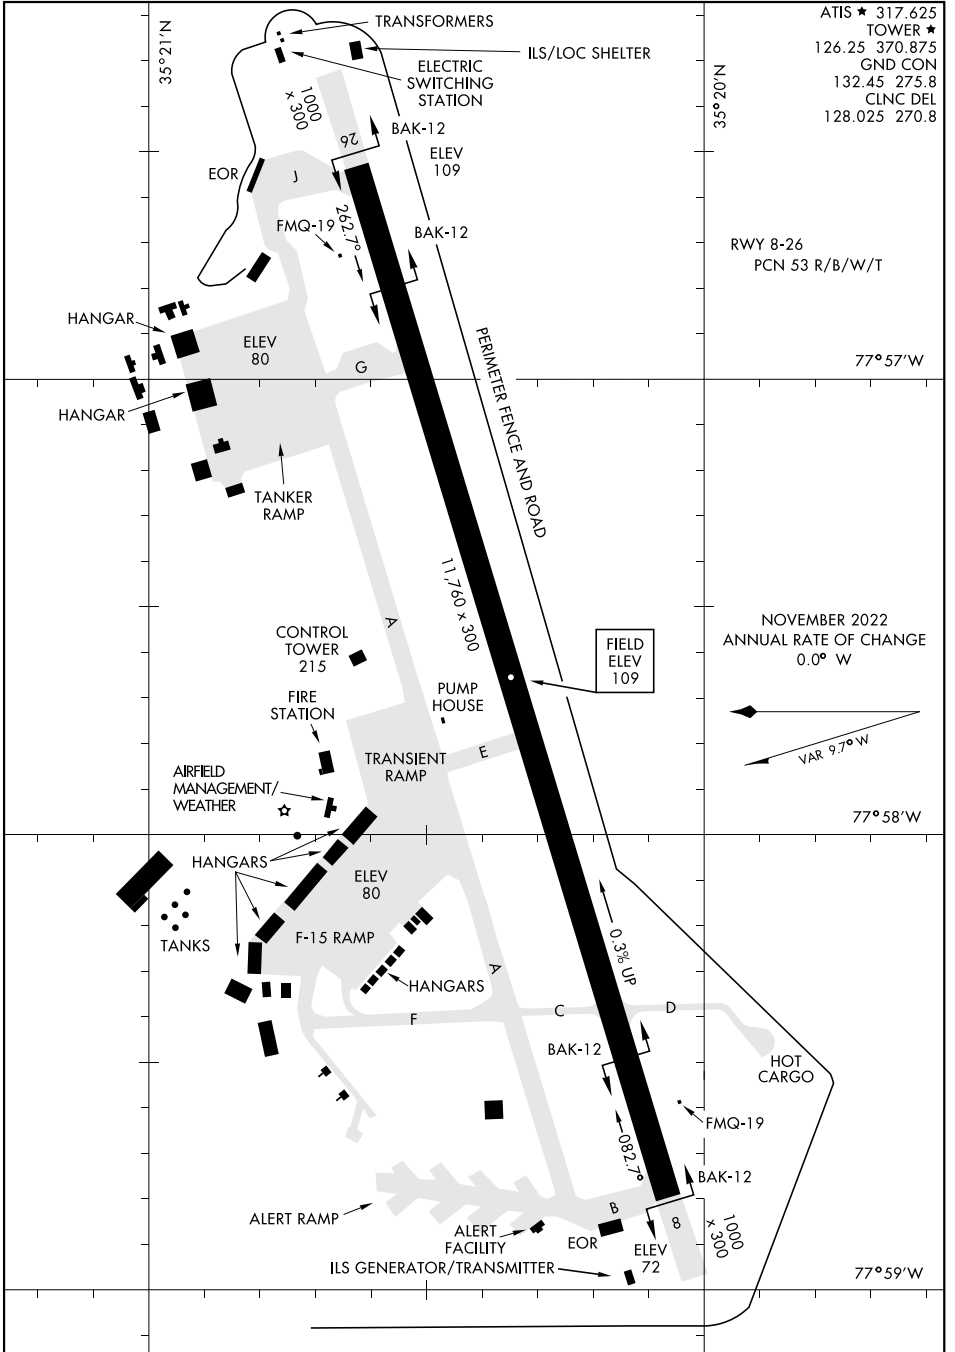

AIRPORT DIAGRAM

SEYMOUR JOHNSON AFB (KGSB)

GOLDSBORO, NORTH CAROLINA

[USAF]

ATIS ★ 317.625
 TOWER ★ 126.25 370.875
 GND CON 132.45 275.8
 CLNC DEL 128.025 270.8

RWY 8-26
 PCN 53 R/B/W/T

NOVEMBER 2022
 ANNUAL RATE OF CHANGE
 0.0° W

AIRPORT DIAGRAM

GOLDSBORO, NORTH CAROLINA

SEYMOUR JOHNSON AFB (KGSB)

SE-2, 11 JUL 2024 to 08 AUG 2024