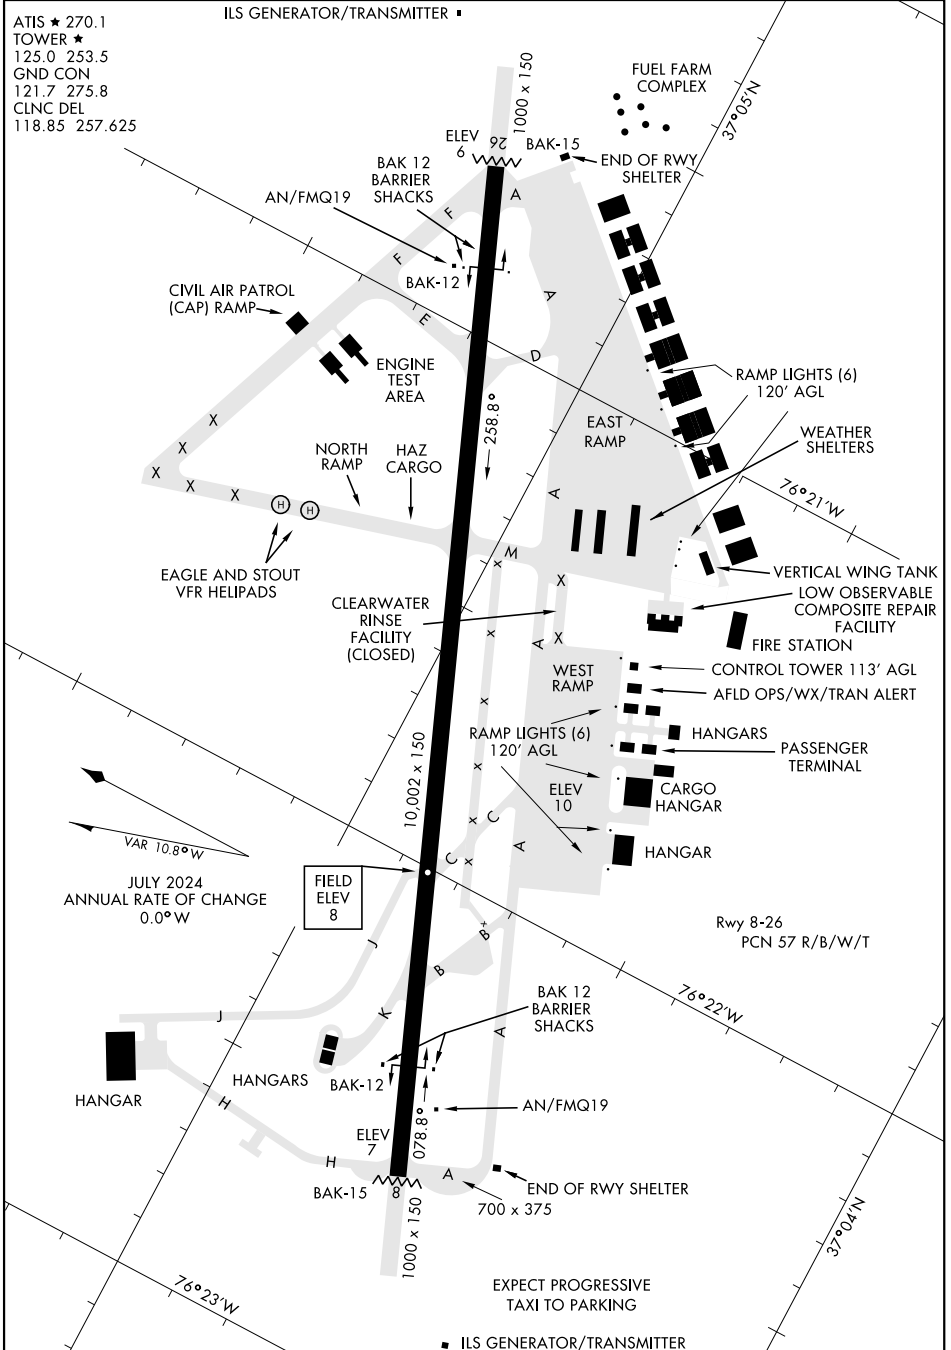

# AIRPORT DIAGRAM

[USAF]

LANGLEY AFB (KLF1)

HAMPTON, VIRGINIA

ATIS ★ 270.1  
 TOWER ★  
 125.0 253.5  
 GND CON  
 121.7 275.8  
 CLNC DEL  
 118.85 257.625

ILS GENERATOR/TRANSMITTER ■

NE-3, 11 JUL 2024 to 08 AUG 2024

NE-3, 11 JUL 2024 to 08 AUG 2024

# AIRPORT DIAGRAM

HAMPTON, VIRGINIA

LANGLEY AFB (KLF1)