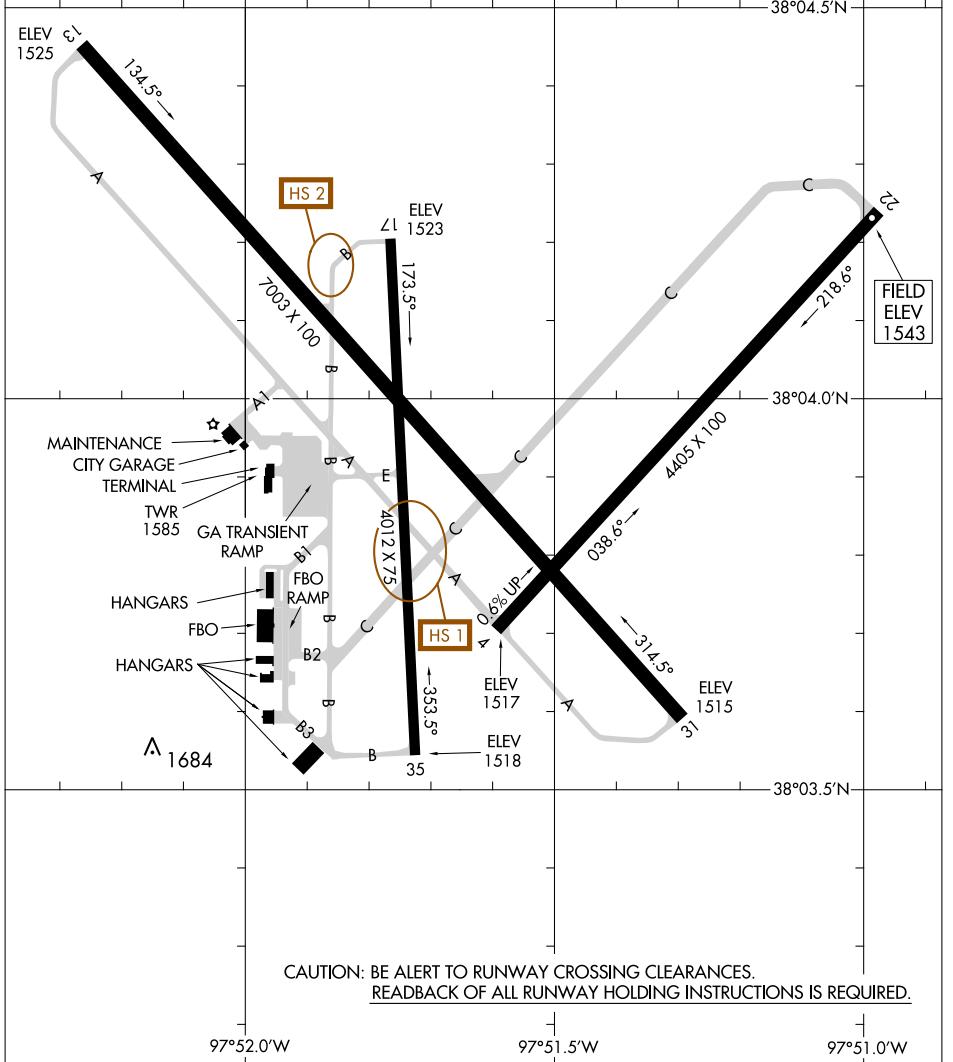

# AIRPORT DIAGRAM

HUTCHINSON RGNL (HUT)  
HUTCHINSON, KANSAS

AL-200 (FAA)

ATIS  
124.25  
HUTCHINSON TOWER ★  
118.5 363.0  
GND CON  
121.9

RWY 04-22  
S-42, D-52, 2D-76  
RWY 13-31  
PCN 17 F/D/X/T  
S-44, D-58, 2D-103  
RWY 17-35  
PCN 14 R/B/W/T  
S-43.5, D-58.5, 2D-76

NC-2, 11 JUL 2024 to 08 AUG 2024

NC-2, 11 JUL 2024 to 08 AUG 2024

CAUTION: BE ALERT TO RUNWAY CROSSING CLEARANCES.  
READBACK OF ALL RUNWAY HOLDING INSTRUCTIONS IS REQUIRED.