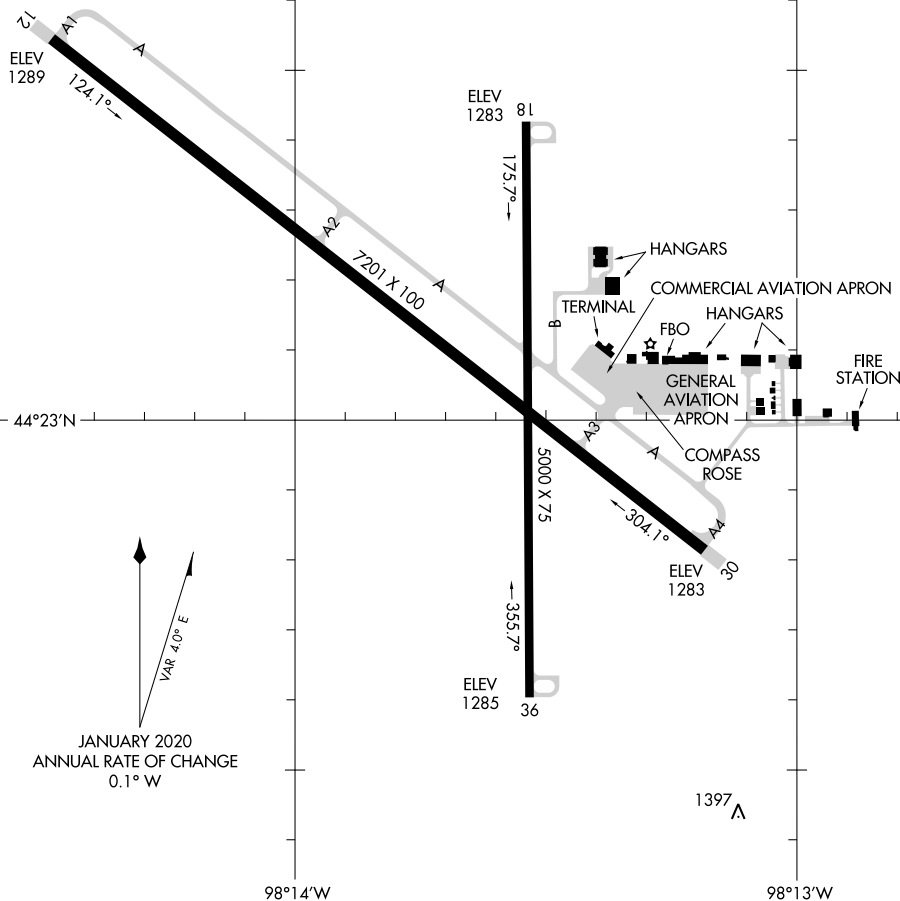

22139

# AIRPORT DIAGRAM

AL-202 (FAA)

HURON RGNL (HON)  
HURON, SOUTH DAKOTA

ASOS  
118.125  
CTAF/UNICOM  
123.0

FIELD  
ELEV  
1289

44°24'N

RWY 12-30  
PCN 51 R/B/W/T  
S-75, D-150, 2D-280, 2D/2D2-395  
RWY 18-36  
PCN 11 R/C/W/T  
S-40, D-55

NC-1, 11 JUL 2024 to 08 AUG 2024

NC-1, 11 JUL 2024 to 08 AUG 2024

# AIRPORT DIAGRAM

22139

HURON, SOUTH DAKOTA  
HURON RGNL (HON)