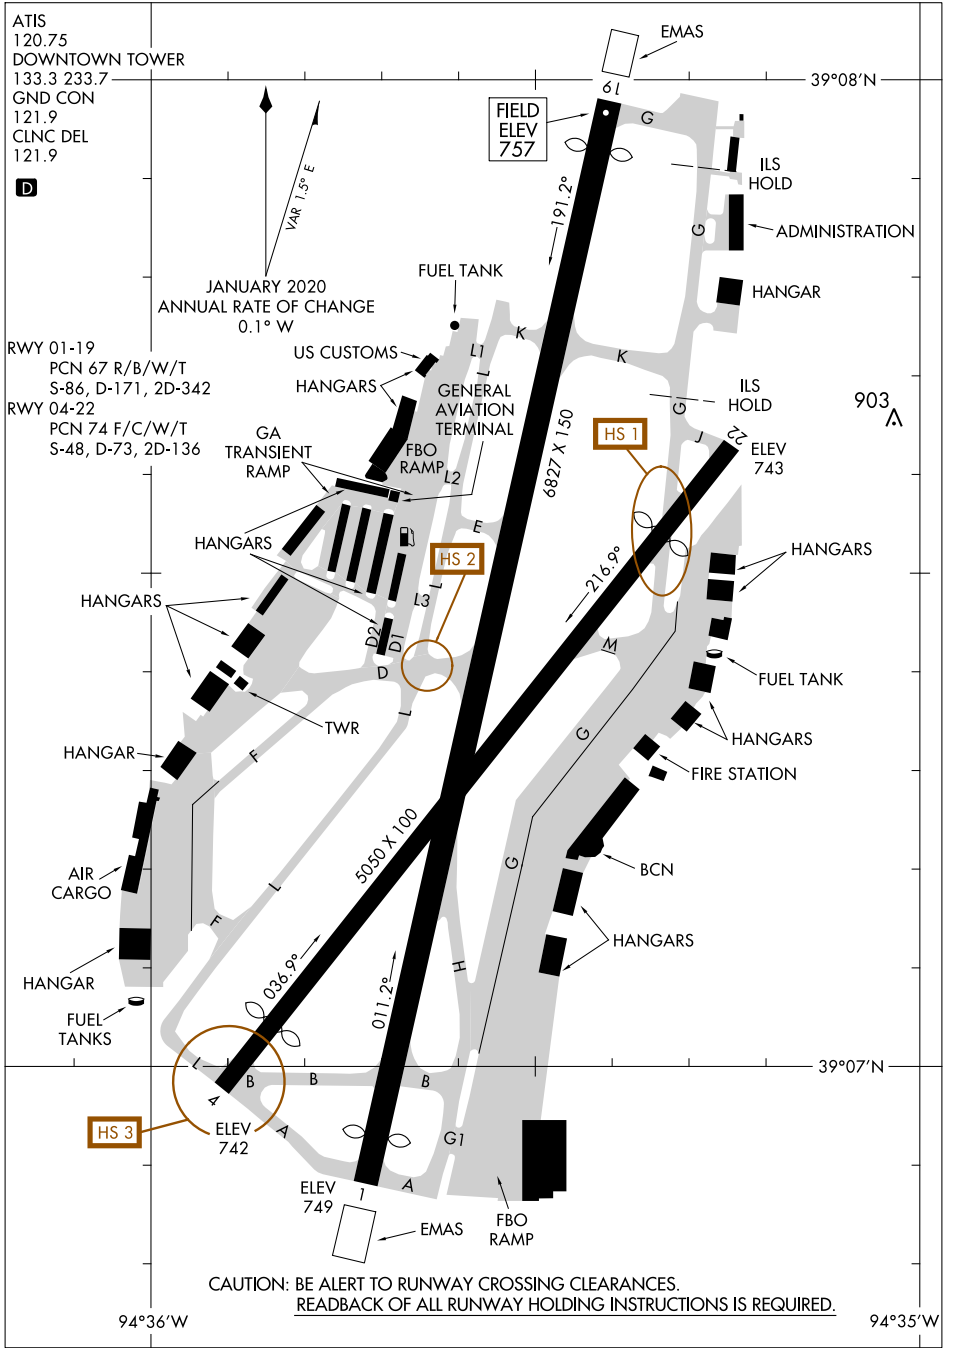

24081

AIRPORT DIAGRAM

CHARLES B WHEELER DOWNTOWN (MKC)
AL-213 (FAA) KANSAS CITY, MISSOURI

NC-3, 11 JUL 2024 to 08 AUG 2024

NC-3, 11 JUL 2024 to 08 AUG 2024

AIRPORT DIAGRAM

KANSAS CITY, MISSOURI
CHARLES B WHEELER DOWNTOWN (MKC)

24081