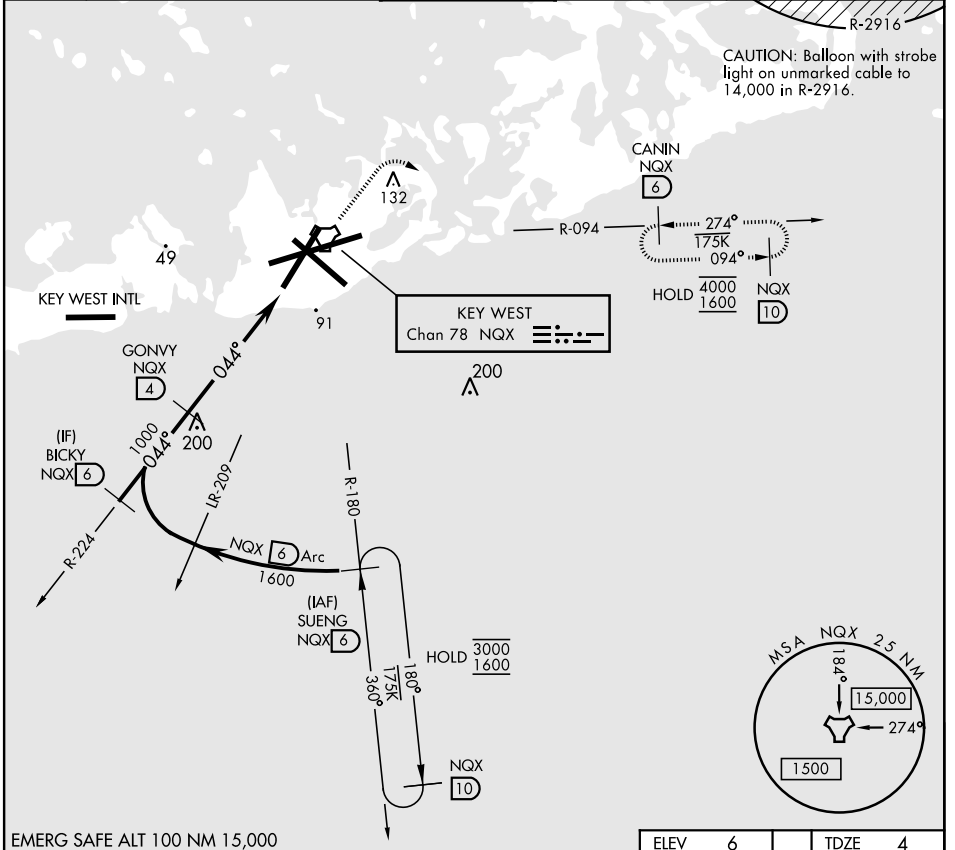

KEY WEST, FLORIDA

COPTER TACAN W RWY 4

TACAN NQX Chan 78	APCH CRS 044°	Rwy Idg 7001	TDZE 4
		Arprt Elev 6	

AL-214 [USN] KEY WEST NAS (BOCA CHICA FLD) (KNQX)

RADAR required		MISSED APPROACH: Climb to 1600 via NQX TACAN R-224 to NQX, then via NQX R-094 to CANIN and hold			
ATIS ★ 307.025	NAVY KEY WEST APP CON 124.025 313.7	NAVY KEY WEST TOWER ★ 118.575 361.25	GND CON 121.7 336.45	CLNC DEL 121.2 357.4	ASR/PAR

EMERG SAFE ALT 100 NM 15,000		ELEV 6	TDZE 4
SUENG (6)	BICKY (6)	1600 NQX R-224	1600 NQX R-094
1600	1600	1000 GONVY R-224	2.1 BTARM
		3.12° TCH 35	1.2 TACAN
		2.8 NM	0.1
CATEGORY	COPTER		
S-4	360-1	356	(400-1)
CIRCLING	440-1	434	(500-1)
	HIRL all rwys		

KEY WEST, FLORIDA
Amdt 2 23FEB23

24° 34' N - 81° 41' W

KEY WEST NAS (BOCA CHICA FLD) (KNQX)

COPTER TACAN W RWY 4

SE-3, 11 JUL 2024 to 08 AUG 2024

SE-3, 11 JUL 2024 to 08 AUG 2024