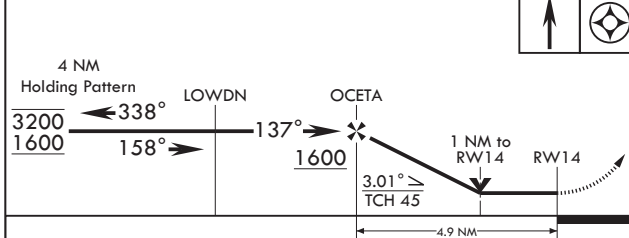

# RNAV (GPS) RWY 14

APCH CRS	Rwy Idg	7000
137°	TDZE	4
	Arprt Elev	6

AL-214 (USN) KEY WEST NAS (BOCA CHICA FLD) (KNQX)

RNP APCH MISSED APPROACH: Climb to 1600 direct SAGLE and hold.

ATIS*	APP CON	NAVY KEY WEST TOWER*	GND CON	CLNC DEL	ASR/PAR
307.025	124.025 313.7	118.575 340.25	121.7 336.45	121.2 357.4	

1600	SAGLE	ELEV 6	TDZE 4
------	-------	--------	--------

CATEGORY	A	B	C	D
LNAV MDA	380-1	376	(400-1)	
Ⓢ CIRCLING	440-1 434 (500-1)	500-1 494 (500-1)	500-1½ 494 (500-1½)	560-2 554 (600-2)

HIRL all Rwys

KEY WEST, FLORIDA 24°34'N - 81°41'W KEY WEST NAS (BOCA CHICA FLD) (KNQX)

# RNAV (GPS) RWY 14

SE-3, 11 JUL 2024 to 08 AUG 2024

SE-3, 11 JUL 2024 to 08 AUG 2024