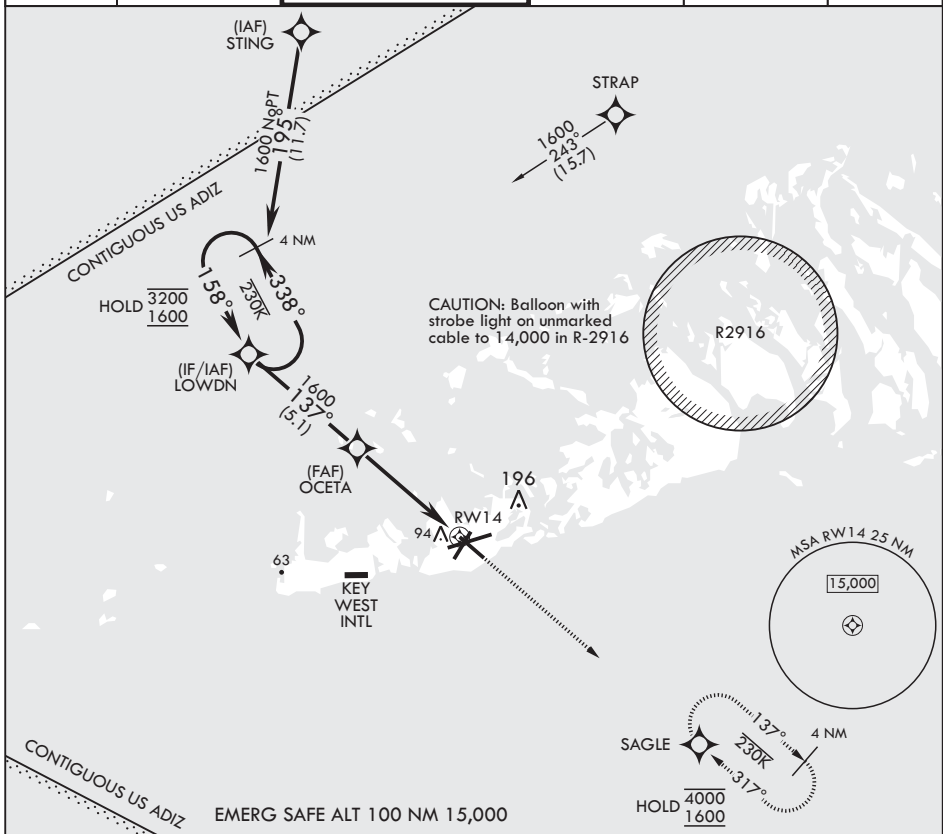

KEY WEST, FLORIDA

# RNAV (GPS) RWY 14

APCH CRS	Rwy Idg	7000
137°	TDZE	4
	Arprt Elev	6

AL-214 (USN) KEY WEST NAS (BOCA CHICA FLD) (KNQX)

RNP APCH MISSED APPROACH: Climb to 1600 direct SAGLE and hold.

ATIS*	APP CON	NAVY KEY WEST TOWER*	GND CON	CLNC DEL	ASR/PAR
307.025	124.025 313.7	118.575 340.25	121.7 336.45	121.2 357.4	

1600	SAGLE	ELEV 6	TDZE 4
------	-------	--------	--------

CATEGORY	A	B	C	D
LNAV MDA	380-1	376	(400-1)	
Ⓢ CIRCLING	440-1 434 (500-1)	500-1 494 (500-1)	500-1½ 494 (500-1½)	560-2 554 (600-2)

HIRL all Rwys

KEY WEST, FLORIDA 24°34'N - 81°41'W KEY WEST NAS (BOCA CHICA FLD) (KNQX)

# RNAV (GPS) RWY 14

SE-3, 11 JUL 2024 to 08 AUG 2024

SE-3, 11 JUL 2024 to 08 AUG 2024