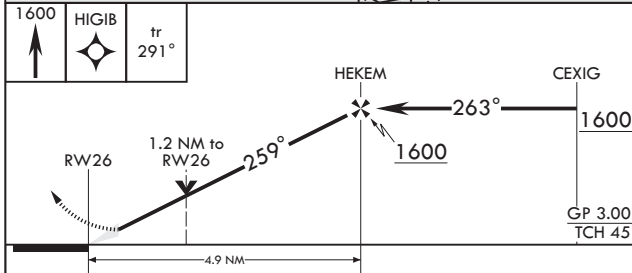

KEY WEST, FLORIDA

RNAV (GPS) RWY 26

APCH CRS	Rwy Idg	10,001
259°	TDZE	6
	Arprt Elev	6

AL-214 (USN) KEY WEST NAS (BOCA CHICA FLD) (KNQX)

RNP APCH	MISSED APPROACH: Climb to 1600 direct HIGIB, track 291° to SKIPP and hold.

ATIS★ 307.025	APP CON 124.025 313.7	NAVY KEY WEST TOWER★ 118.575 340.25	GND CON 121.7 336.45	CLNC DEL 121.2 357.4	ASR/PAR

CATEGORY	A	B	C	D
LNAV/VNAV DA	291-7/8 285 (300-7/8)	302-7/8 296 (300-7/8)	310-7/8 304 (400-7/8)	321-7/8 315 (400-7/8)
LNAV MDA	420-1 414 (500-1)	420-1 414 (500-1)	420-1 414 (500-1)	420-1 414 (500-1)
CIRCLING	440-1 434 (500-1)	500-1 494 (500-1)	500-1 1/2 494 (500-1 1/2)	560-2 554 (600-2)

HIRL all Rwys

KEY WEST, FLORIDA
Amdt 2 23FEB23

24°34'N - 81°41'W

KEY WEST NAS (BOCA CHICA FLD) (KNQX)

RNAV (GPS) RWY 26

SE-3, 11 JUL 2024 to 08 AUG 2024

SE-3, 11 JUL 2024 to 08 AUG 2024