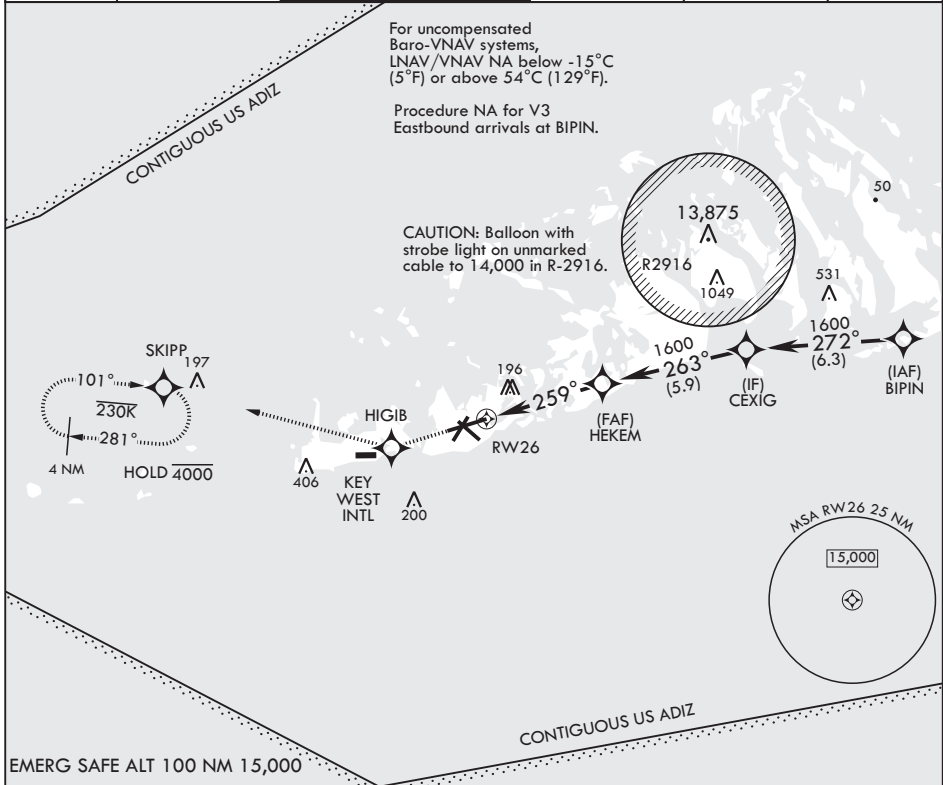

KEY WEST, FLORIDA

RNAV (GPS) RWY 26

APCH CRS	Rwy Idg	10,001
259°	TDZE	6
	Arprt Elev	6

AL-214 (USN) KEY WEST NAS (BOCA CHICA FLD) (KNQX)

RNP APCH	MISSED APPROACH: Climb to 1600 direct HIGIB, track 291° to SKIPP and hold.

ATIS★ 307.025	APP CON 124.025 313.7	NAVY KEY WEST TOWER★ 118.575 340.25	GND CON 121.7 336.45	CLNC DEL 121.2 357.4	ASR/PAR

CATEGORY	A	B	C	D
LNAV/VNAV DA	291-7/8 285 (300-7/8)	302-7/8 296 (300-7/8)	310-7/8 304 (400-7/8)	321-7/8 315 (400-7/8)
LNAV MDA	420-1 414 (500-1)	420-1 414 (500-1)	420-1 414 (500-1)	420-1 414 (500-1)
CIRCLING	440-1 434 (500-1)	500-1 494 (500-1)	500-1 1/2 494 (500-1 1/2)	560-2 554 (600-2)

HIRL all Rwys

KEY WEST, FLORIDA
Amdt 2 23FEB23

24°34'N - 81°41'W

KEY WEST NAS (BOCA CHICA FLD) (KNQX)

RNAV (GPS) RWY 26

SE-3, 11 JUL 2024 to 08 AUG 2024

SE-3, 11 JUL 2024 to 08 AUG 2024