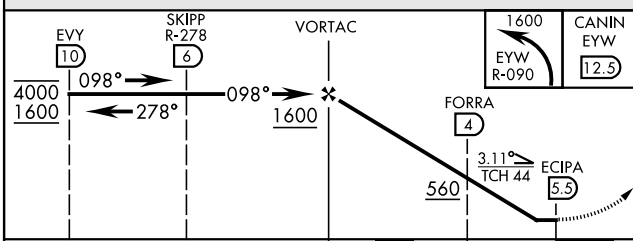

KEY WEST, FLORIDA

VOR/DME or TACAN Z RWY 8

EYW VORTAC 113.5 Chan 82	APCH CRS 098°	Rwy Idg TDZE 4 Arprt Elev 6
--	-------------------------	---

AL-214 [USN]

KEY WEST NAS (BOCA CHICA FLD) (KNQX)

ALSIF-1  MISSED APPROACH: Climbing left turn to 1600 to intercept EYW R-090 to CANIN and hold.

ATIS ★ 307.025	NAVY KEY WEST APP CON 124.025 313.7	NAVY KEY WEST TOWER ★ 118.575 340.25	GND CON 121.7 336.45	CLNC DEL 121.2 357.4	ASR/PAR
--------------------------	---	--	--------------------------------	--------------------------------	---------

CAUTION:
Balloon with strobe light
on unmarked cable to
14,000 in R-2916.

EMERG SAFE ALT 100 NM 15,000

CATEGORY	A	B	C	D
S-8	440-1 436 (500-1)		440-1 ¼ 436 (500-1 ¼)	
CIRCLING	440-1 434 (500-1)	500-1 494 (500-1)	500-1 ½ 494 (500-1 ½)	560-2 554 (600-2)

KEY WEST, FLORIDA
Amdt 4 23FEB23

24°34'N-81°41'W KEY WEST NAS (BOCA CHICA FLD) (KNQX)

VOR/DME or TACAN Z RWY 8

SE-3, 11 JUL 2024 to 08 AUG 2024

SE-3, 11 JUL 2024 to 08 AUG 2024