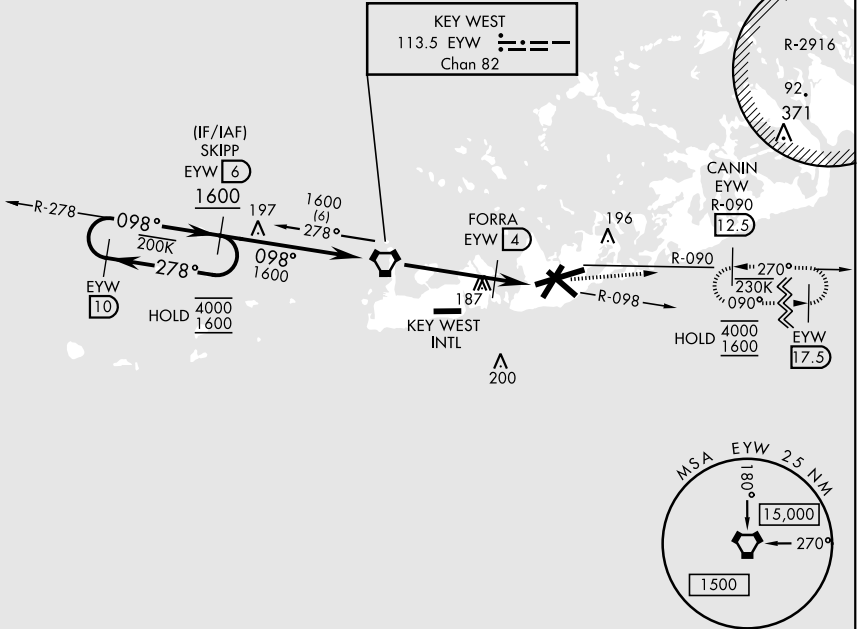

KEY WEST, FLORIDA

VOR/DME or TACAN Z RWY 8

EYW VORTAC 113.5 Chan 82	APCH CRS 098°	Rwy Idg TDZE 4 Arprt Elev 6
--	-------------------------	---

AL-214 [USN]

KEY WEST NAS (BOCA CHICA FLD) (KNQX)

ALSIF-1  MISSED APPROACH: Climbing left turn to 1600 to intercept EYW R-090 to CANIN and hold.

ATIS ★ 307.025	NAVY KEY WEST APP CON 124.025 313.7	NAVY KEY WEST TOWER ★ 118.575 340.25	GND CON 121.7 336.45	CLNC DEL 121.2 357.4	ASR/PAR
--------------------------	---	--	--------------------------------	--------------------------------	---------

CAUTION:
Balloon with strobe light
on unmarked cable to
14,000 in R-2916.

EMERG SAFE ALT 100 NM 15,000

CATEGORY	A	B	C	D
S-8	440-1 436 (500-1)		440-1 ¼ 436 (500-1 ¼)	
CIRCLING	440-1 434 (500-1)	500-1 494 (500-1)	500-1 ½ 494 (500-1 ½)	560-2 554 (600-2)

KEY WEST, FLORIDA
Amdt 4 23FEB23

24°34'N-81°41'W KEY WEST NAS (BOCA CHICA FLD) (KNQX)

VOR/DME or TACAN Z RWY 8

SE-3, 11 JUL 2024 to 08 AUG 2024

SE-3, 11 JUL 2024 to 08 AUG 2024