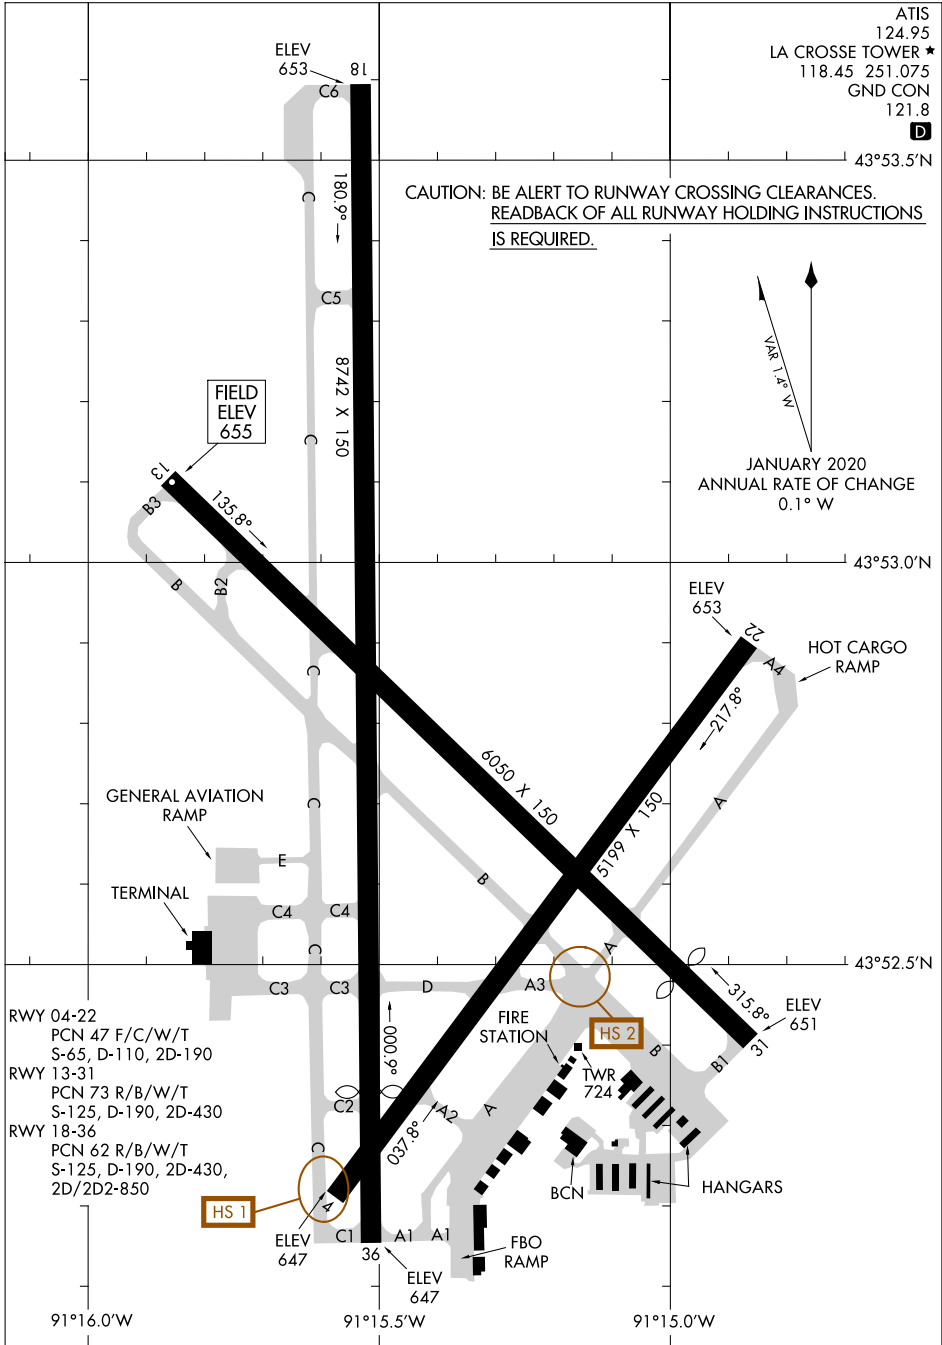

22139

AIRPORT DIAGRAM

AL-219 (FAA)

LA CROSSE RGNL (LSE)
LA CROSSE, WISCONSIN

ATIS
124.95
LA CROSSE TOWER ★
118.45 251.075
GND CON
121.8
D

CAUTION: BE ALERT TO RUNWAY CROSSING CLEARANCES.
READBACK OF ALL RUNWAY HOLDING INSTRUCTIONS
IS REQUIRED.

▲
MAG 1.1° N
JANUARY 2020
ANNUAL RATE OF CHANGE
0.1° W

EC-3, 11 JUL 2024 to 08 AUG 2024

EC-3, 11 JUL 2024 to 08 AUG 2024

AIRPORT DIAGRAM

22139

LA CROSSE, WISCONSIN
LA CROSSE RGNL (LSE)