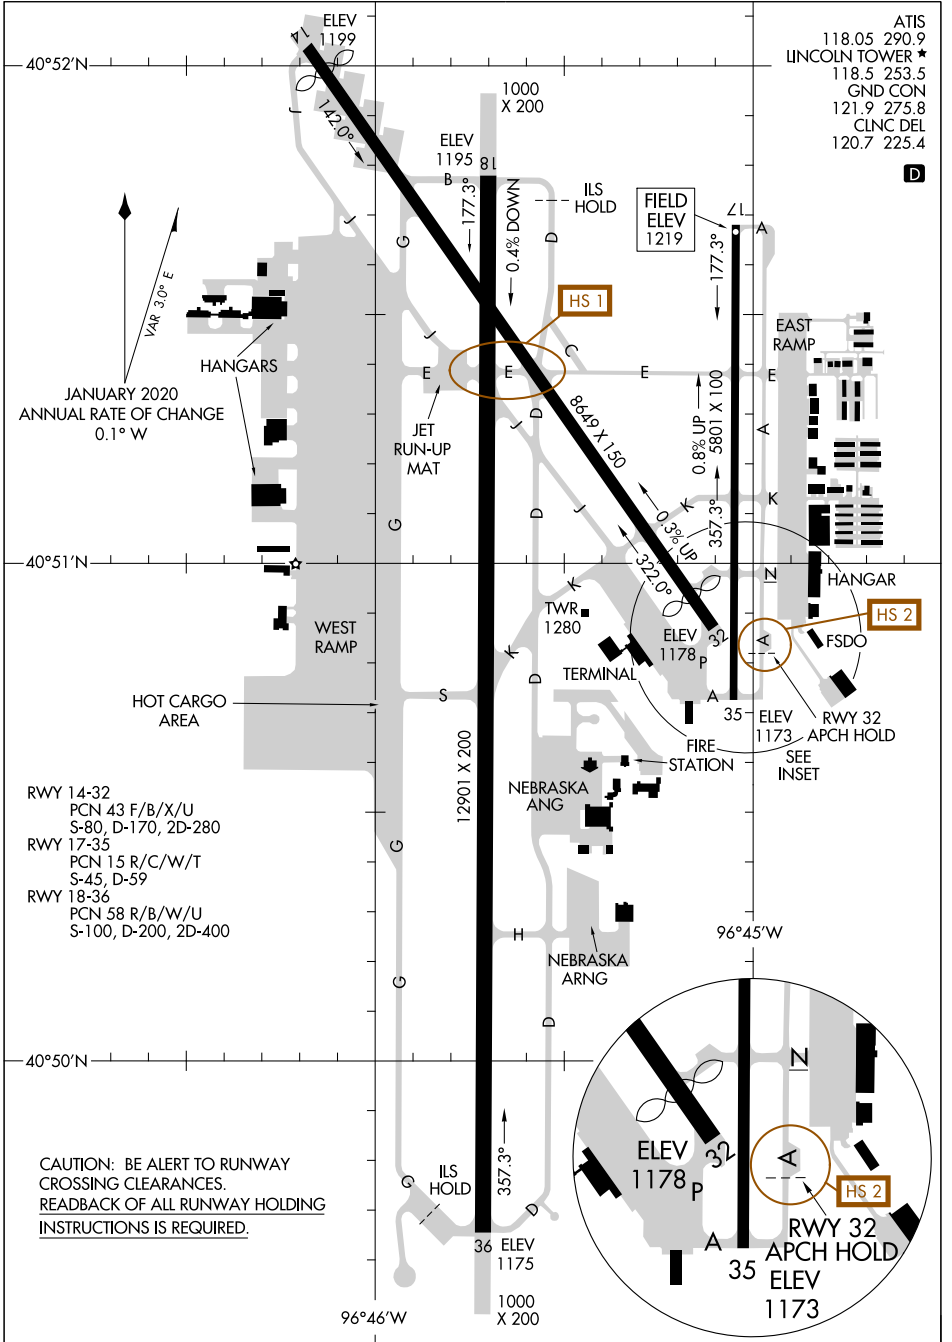

AIRPORT DIAGRAM

AL-232 (FAA)

LINCOLN (LNK)
LINCOLN, NEBRASKA

NC-2, 11 JUL 2024 to 08 AUG 2024

NC-2, 11 JUL 2024 to 08 AUG 2024

AIRPORT DIAGRAM

LINCOLN, NEBRASKA
LINCOLN (LNK)