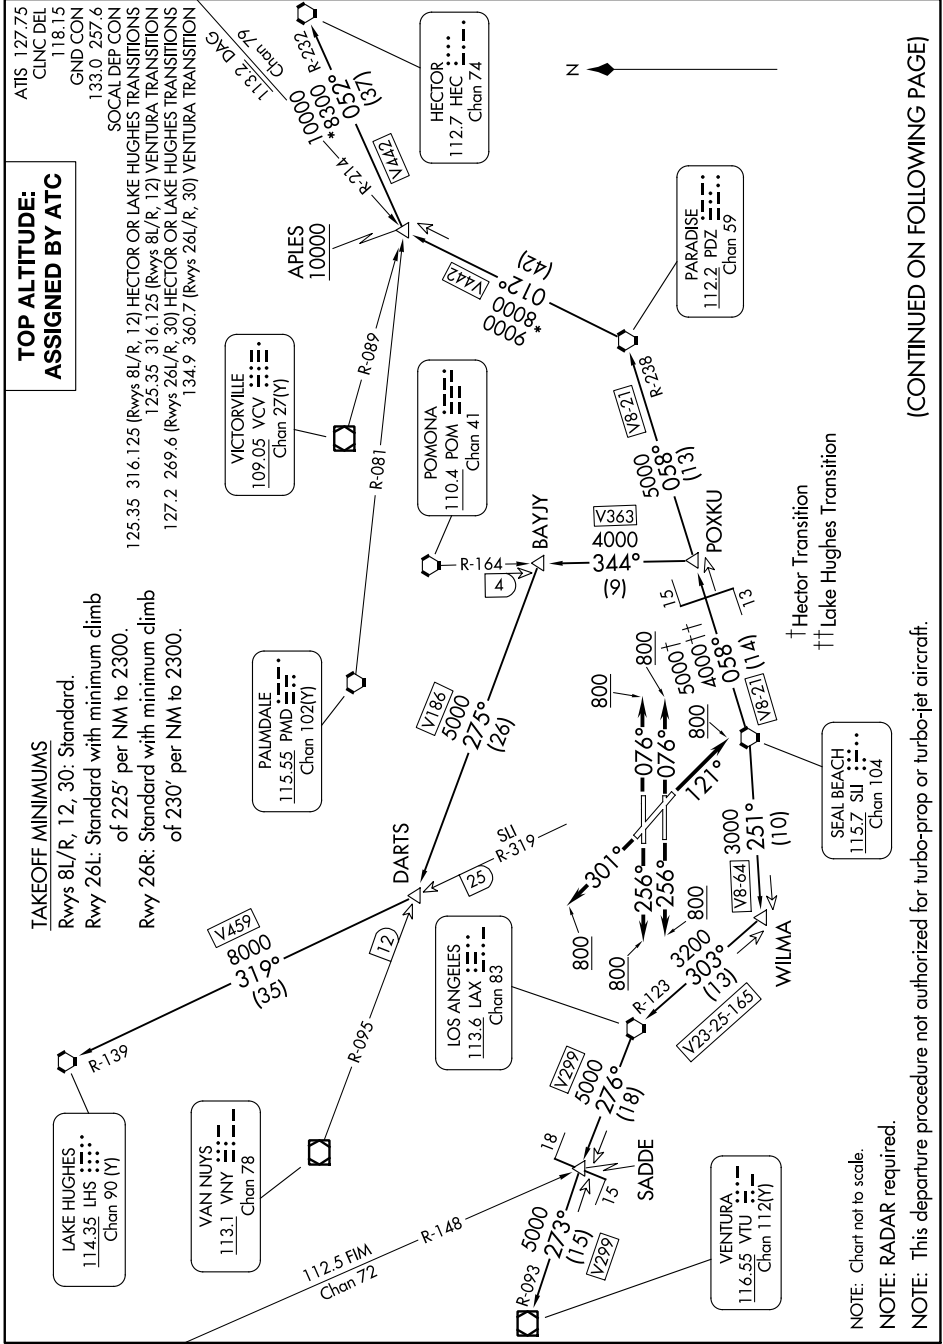

ANAHEIM ONE DEPARTURE

AL-236 (FAA)

LONG BEACH (DAUGHERTY FLD) (LGB)
LONG BEACH, CALIFORNIA

SW-3, 11 JUL 2024 to 08 AUG 2024

(CONTINUED ON FOLLOWING PAGE)

SW-3, 11 JUL 2024 to 08 AUG 2024