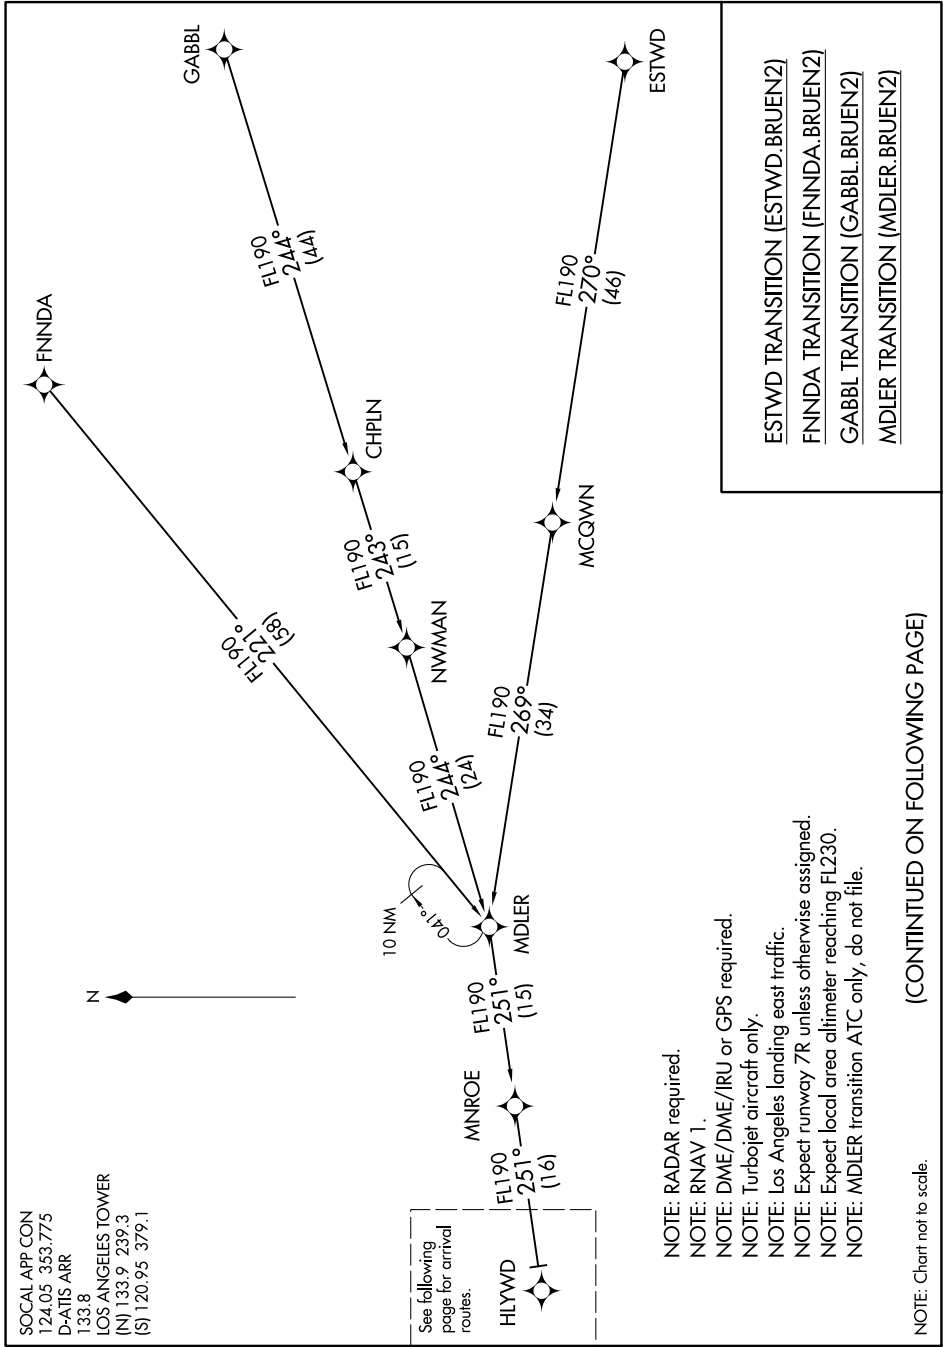

BRUEN TWO ARRIVAL (RNAV) Transition Routes

SW-3, 11 JUL 2024 to 08 AUG 2024

BRUEN TWO ARRIVAL (RNAV) Transition Routes

SW-3, 11 JUL 2024 to 08 AUG 2024