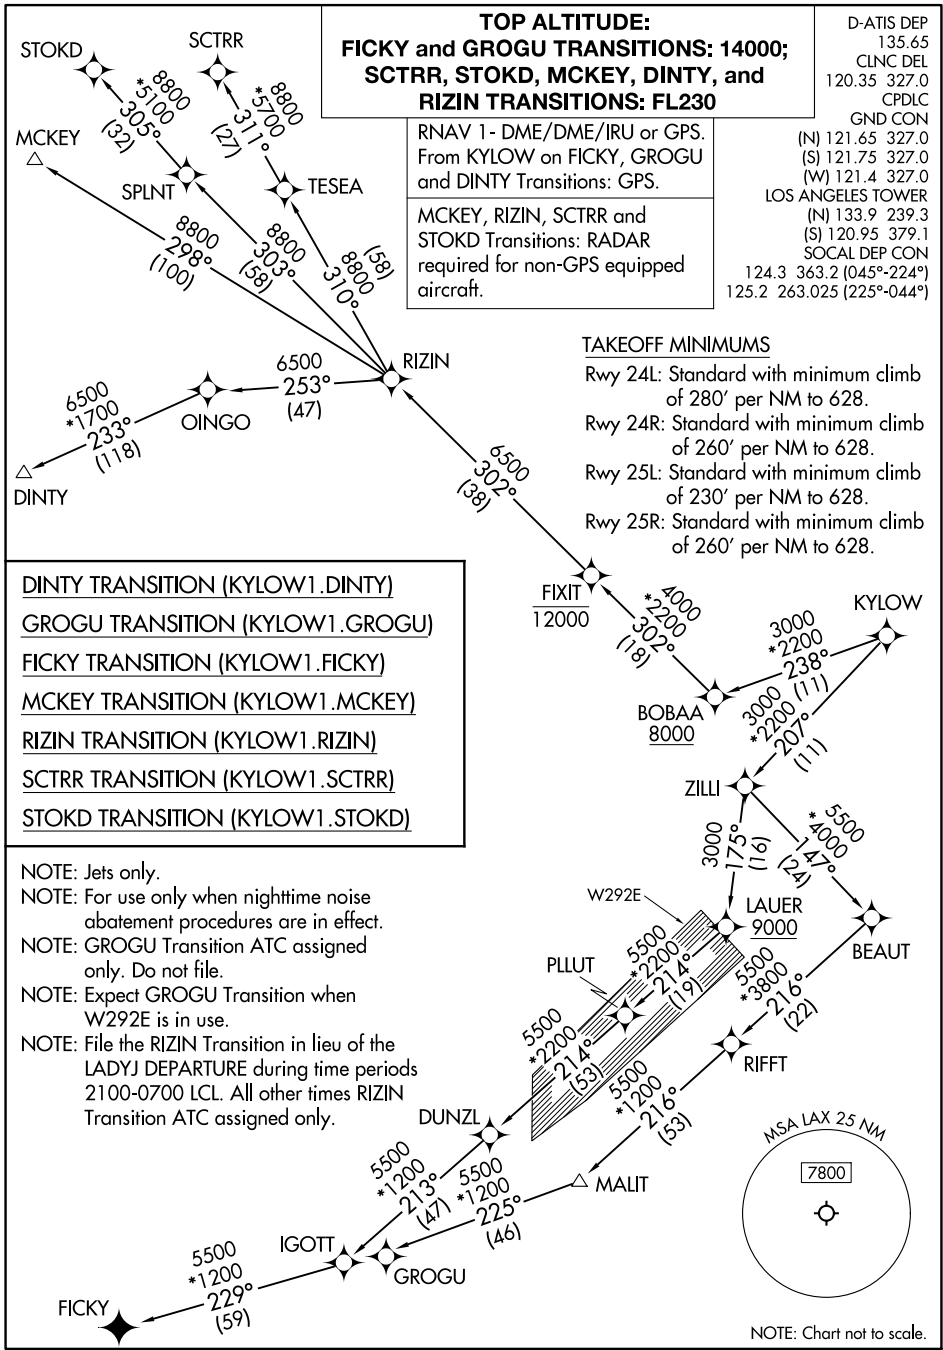

# KYLOW ONE DEPARTURE (RNAV) (Transition Routes)

SW-3, 11 JUL 2024 to 08 AUG 2024

SW-3, 11 JUL 2024 to 08 AUG 2024

# KYLOW ONE DEPARTURE (RNAV) (Transition Routes)