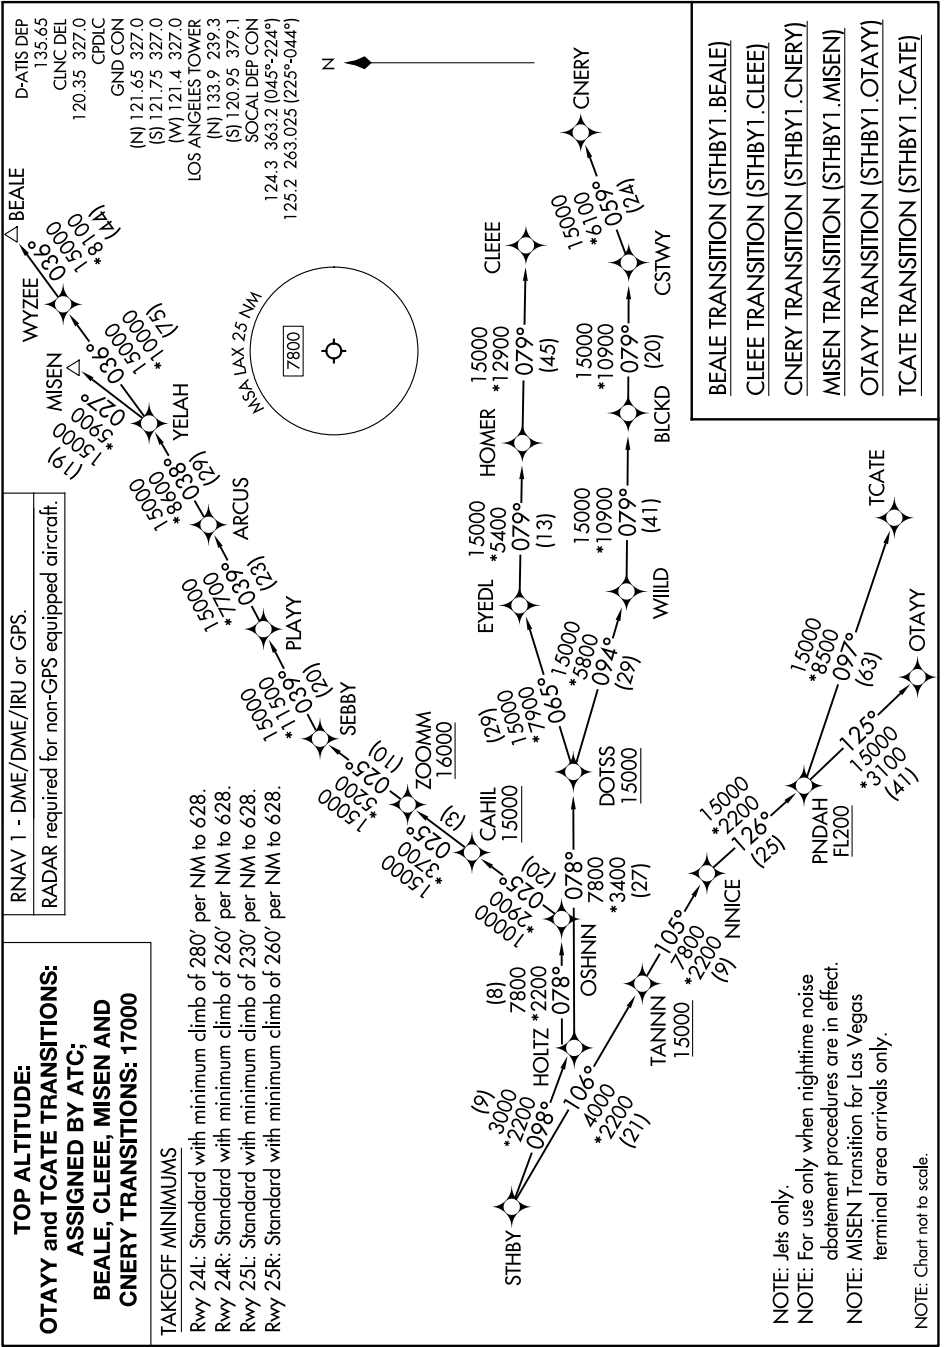

STHBY ONE DEPARTURE (RNAV) (Transition Routes)

SW-3, 11 JUL 2024 to 08 AUG 2024

SW-3, 11 JUL 2024 to 08 AUG 2024

STHBY ONE DEPARTURE (RNAV) (Transition Routes)