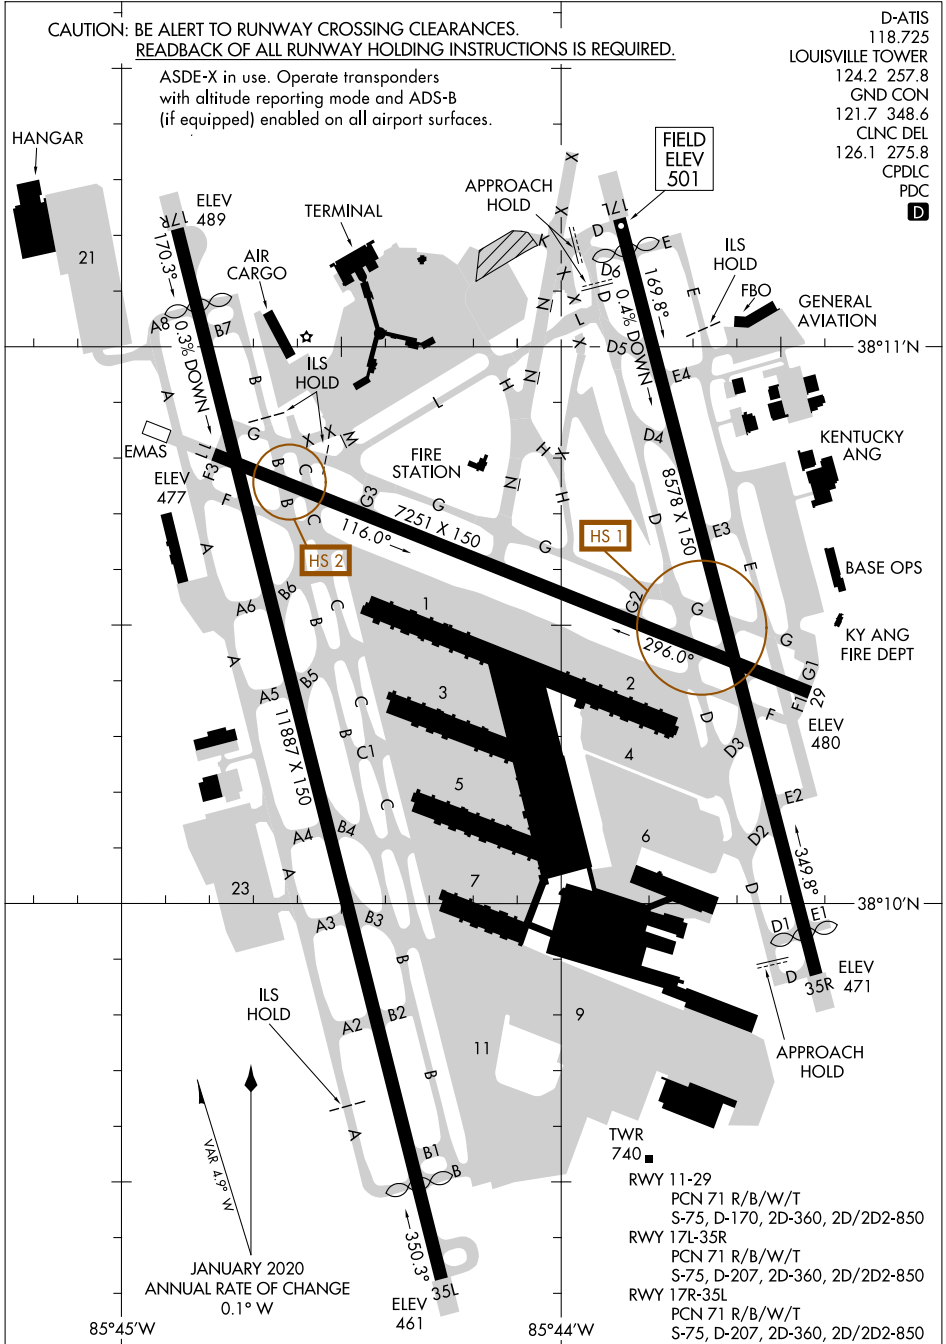

AIRPORT DIAGRAM

AL-239 (FAA)

LOUISVILLE MUHAMMAD ALI INTL (SDF)
LOUISVILLE, KENTUCKY

CAUTION: BE ALERT TO RUNWAY CROSSING CLEARANCES.
READBACK OF ALL RUNWAY HOLDING INSTRUCTIONS IS REQUIRED.

ASDE-X in use. Operate transponders with altitude reporting mode and ADS-B (if equipped) enabled on all airport surfaces.

D-ATIS 118.725
LOUISVILLE TOWER 124.2 257.8
GND CON 121.7 348.6
CLNC DEL 126.1 275.8
CPDLC
PDC
D

SE-1, 11 JUL 2024 to 08 AUG 2024

SE-1, 11 JUL 2024 to 08 AUG 2024

AIRPORT DIAGRAM

LOUISVILLE, KENTUCKY
LOUISVILLE MUHAMMAD ALI INTL (SDF)